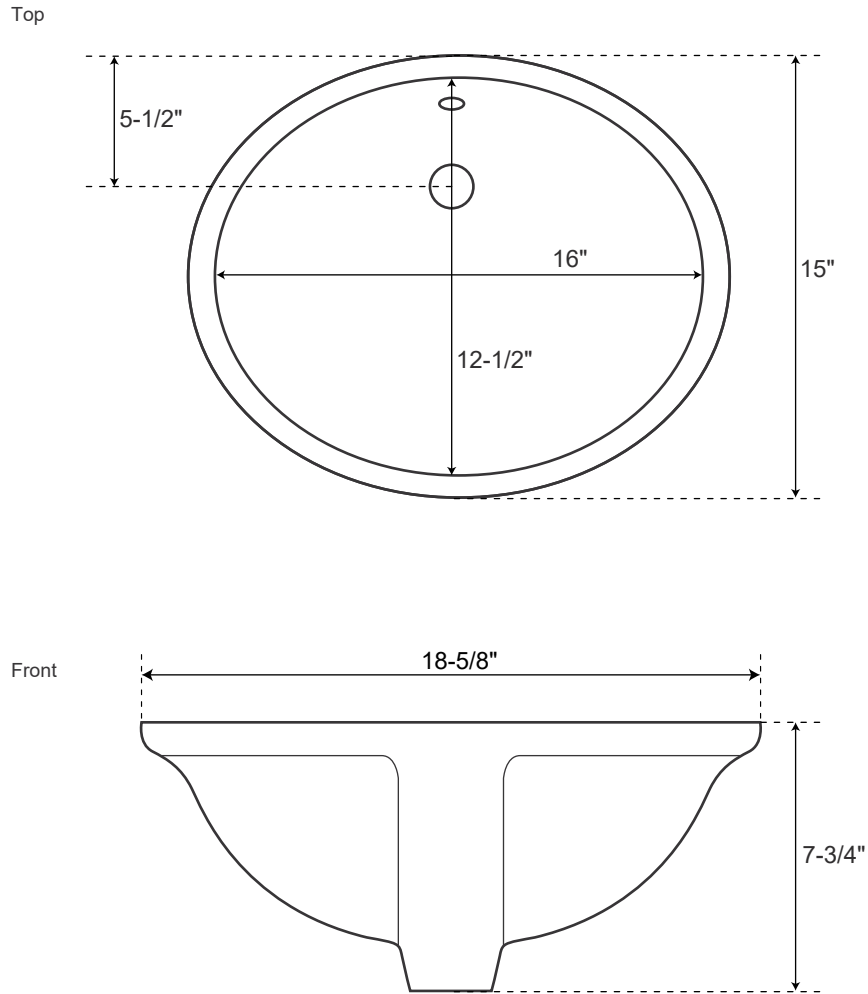

FEATURES

- Basin Length: 15-3/4"
- Basin Width: 11-1/2"
- Fits Drain Hole Size: 1-1/2"
- Vanity Top Depth: 22"
- Vanity Top Width: 31"
- Vanity Top Thickness: 3cm

APPROXIMATE WEIGHTS

- Granite: 80 – 85 lbs.
- Marble: 70 – 80 lbs.
- Quartz: 70 – 75 lbs.

SIGNATURE HARDWARE LIFETIME WARRANTY

See website for warranty information

All Measurements are approximate.

It is recommended to have the product at the job site before finalizing plumbing.

Only stone tops include a backsplash.

PAGE 2

PORCELAIN

UNDERMOUNT SINK

FEATURES

Length: 18-5/8"
Width: 15"
Basin Length: 16"
Basin Width: 12-1/2"
Drain Size: 1-1/2"

SIGNATURE HARDWARE
LIFETIME WARRANTY
See website for warranty information