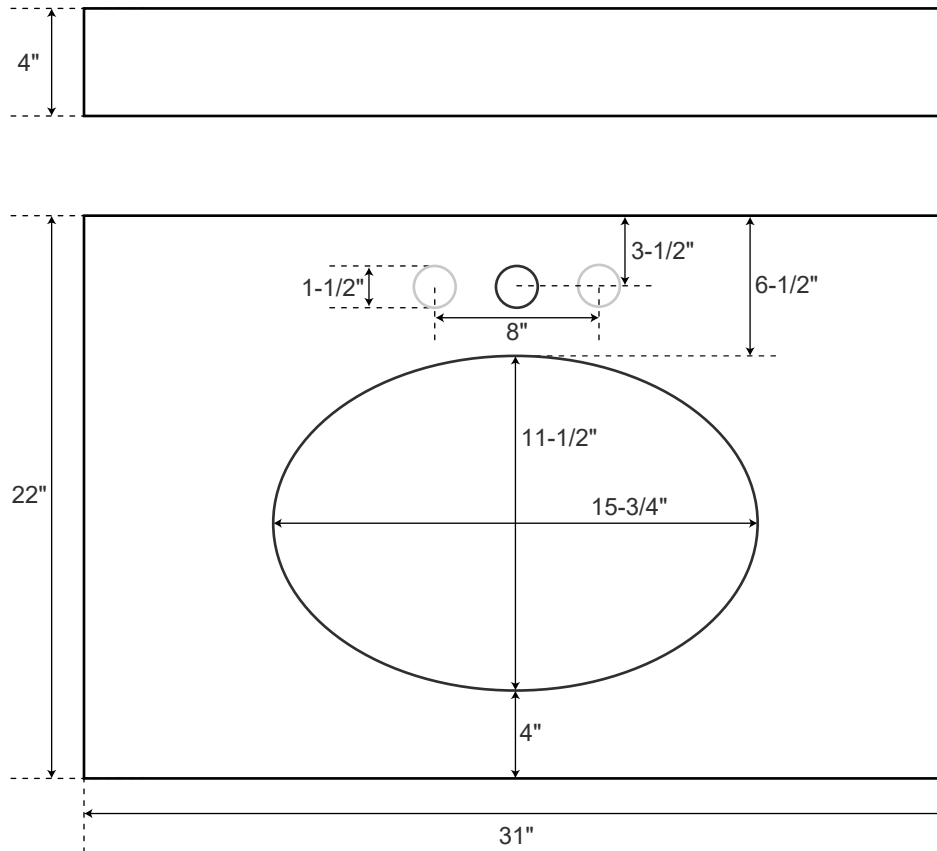

FEATURES

- Basin Length: 15-3/4"
- Basin Width: 11-1/2"
- Fits Drain Hole Size: 1-1/2"
- Vanity Top Depth: 22"
- Vanity Top Width: 31"
- Vanity Top Thickness: 3cm

APPROXIMATE WEIGHTS

- Granite: 80 – 85 lbs.
- Marble: 70 – 80 lbs.
- Quartz: 70 – 75 lbs.

PAGE 2

PORCELAIN

UNDERMOUNT SINK

FEATURES

Length: 18-5/8"
Width: 15"
Basin Length: 16"
Basin Width: 12-1/2"
Drain Size: 1-1/2"

SIGNATURE HARDWARE
LIFETIME WARRANTY
See website for warranty information