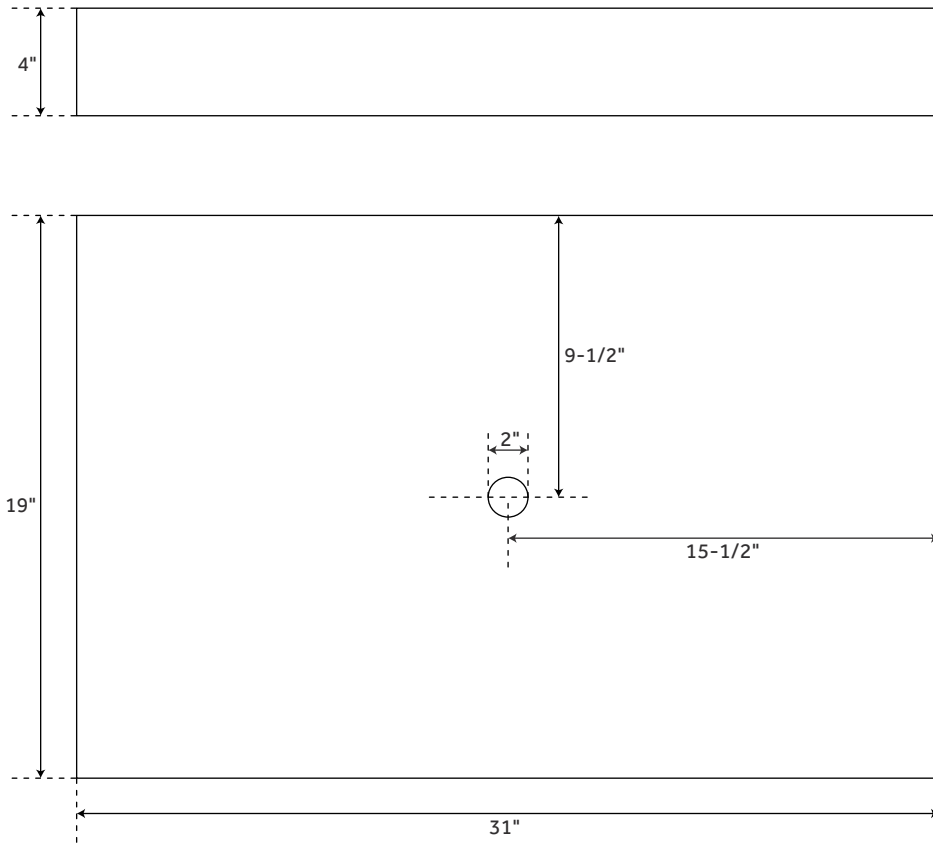

31" X 19"

NARROW DEPTH VESSEL SINK VANITY TOP

SKU: 927689, 927935, 931357

VANITY TOP FEATURES

Number of Basins: 1
Sink Installation: Vessel
Stone Top Assembly Required: Yes
Wood Top Assembly Required: No
Faucet Centers: Single-Hole
Faucet Included: No
Sink Included: No
Stone Backsplash: Yes
Wood Backsplash: No

SIGNATURE HARDWARE Lifetime Warranty

See website for detailed warranty information.

CONTENTS

VANITY TOP PAGE 2

REVISED 07/17/2019

31" X 19"

STONE & WOOD VANITY TOP

SKU: 927689, 927935, 931357

FEATURES

- Vanity Top Depth: 19"
- Vanity Top Width: 31"
- Stone Vanity Top Thickness: 2cm
- Bamboo Vanity Top Thickness: 1-1/8"
- Teak Vanity Top Thickness: 1"

SIGNATURE HARDWARE LIFETIME WARRANTY

See website for warranty information

All Measurements are approximate.

It is recommended to have the product at the job site before finalizing plumbing.

Only stone tops include a backsplash.

PAGE 2