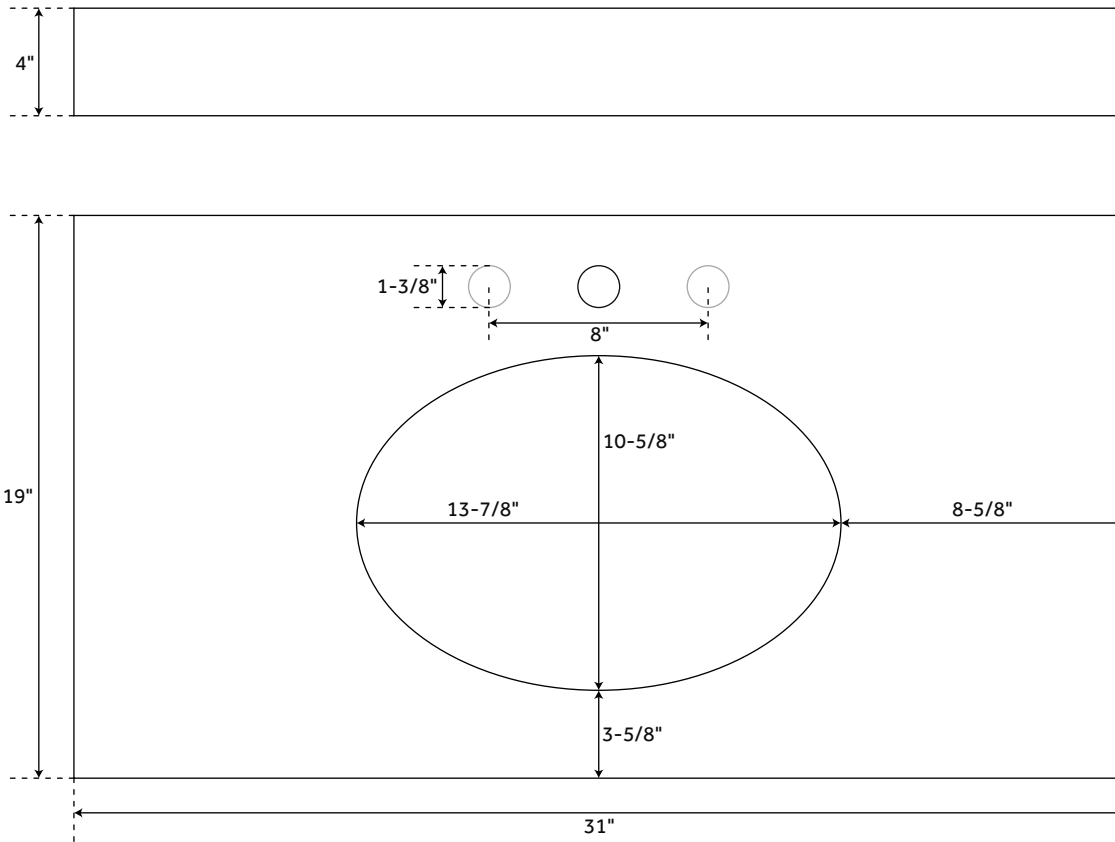

31" X 19"

2CM NARROW DEPTH VANITY TOP FOR UNDERMOUNT SINK

SKU: 927975, 940722, 940728, 940731, 940734, 941687

VANITY TOP FEATURES

- Number of Basins: 1
- Sink Installation: Undermount - Oval
- Assembly Required: Yes
- Faucet Centers: Single Hole, Widespread
- Faucet Included: No
- Sink Included: Optional
- Backsplash: Yes

FEATURES

- Basin Length: 13-7/8"
- Basin Width: 10-5/8"
- Vanity Top Depth: 19"
- Vanity Top Width: 31"
- Vanity Top Thickness: 2cm

SIGNATURE HARDWARE LIFETIME WARRANTY

See website for warranty information

FEATURES

Length: 16-3/8"
Width: 13-1/8"
Height: 7-1/2"
Drain Hole: 1-1/2"

SIGNATURE HARDWARE LIFETIME WARRANTY

See website for warranty information

All Measurements are approximate.

PAGE 3