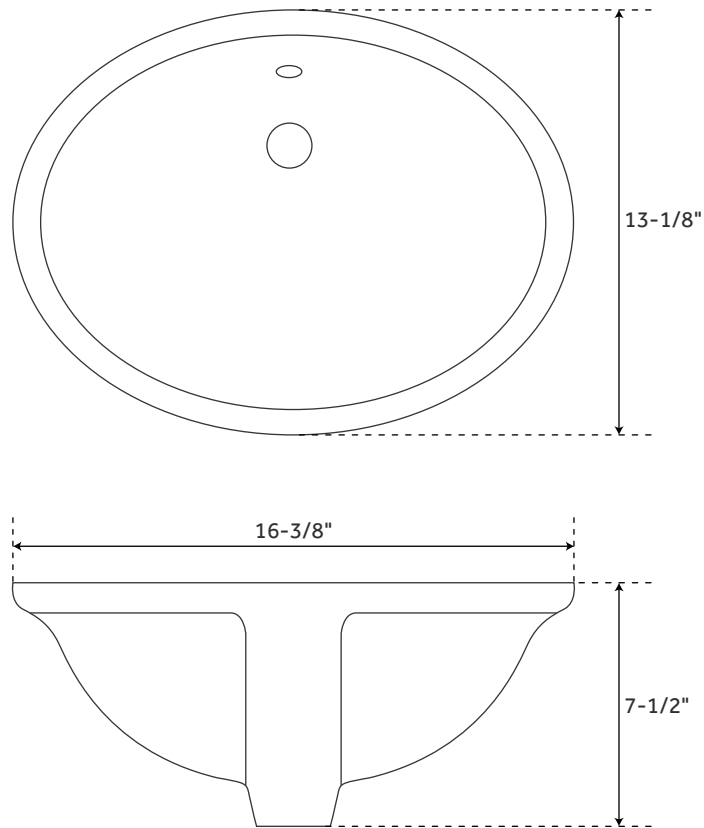

31" X 19"

2CM NARROW DEPTH VANITY TOP FOR UNDERMOUNT SINK

SKU: 927975, 940722, 940728, 940731, 940734, 941687

VANITY TOP FEATURES

- Number of Basins: 1
- Sink Installation: Undermount - Oval
- Assembly Required: Yes
- Faucet Centers: Single Hole, Widespread
- Faucet Included: No
- Sink Included: Optional
- Backsplash: Yes

FEATURES

- Basin Length: 13-7/8"
- Basin Width: 10-5/8"
- Vanity Top Depth: 19"
- Vanity Top Width: 31"
- Vanity Top Thickness: 2cm

SIGNATURE HARDWARE LIFETIME WARRANTY

See website for warranty information

All Measurements are approximate.

It is recommended to have the product at the job site before finalizing plumbing.

Only stone tops include a backsplash.

PAGE 2

OPTIONAL PORCELAIN

UNDERMOUNT SINK

SKU: 927975, 940722, 940728, 940731, 940734, 941687

FEATURES

Length: 16-3/8"
Width: 13-1/8"
Height: 7-1/2"
Drain Hole: 1-1/2"

SIGNATURE HARDWARE LIFETIME WARRANTY

See website for warranty information

All Measurements are approximate.

PAGE 3