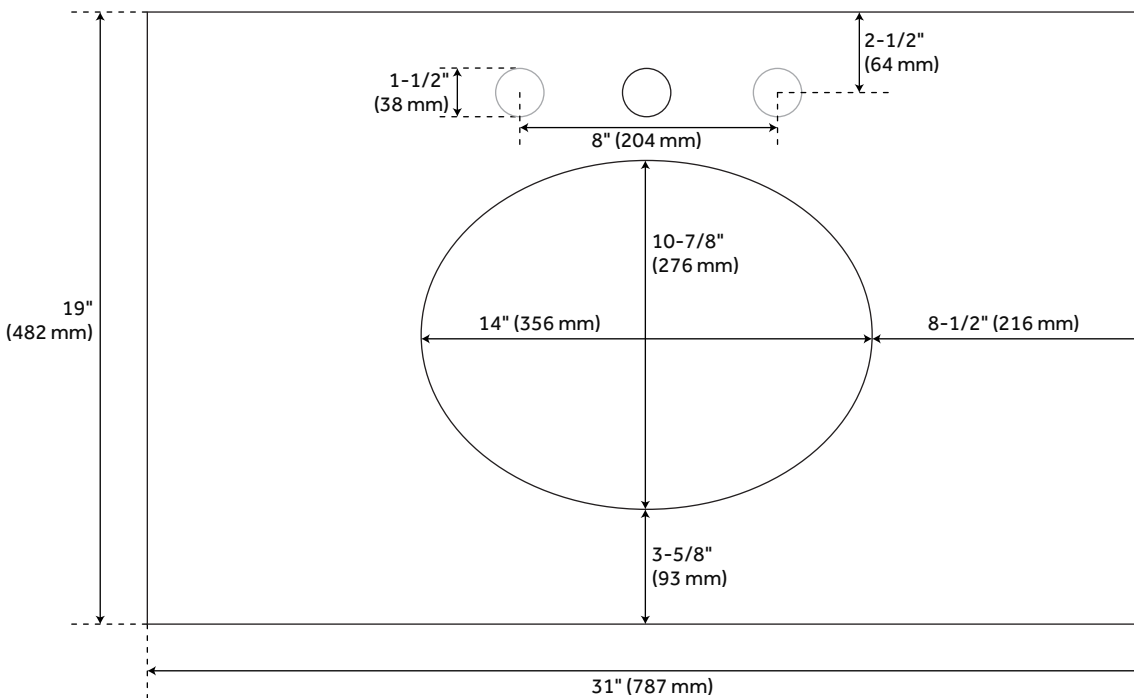

31" x 19"

2CM NARROW DEPTH VANITY TOP FOR UNDERMOUNT SINK

All dimensions and specifications are nominal and may vary. Use actual products for accuracy in critical situations.