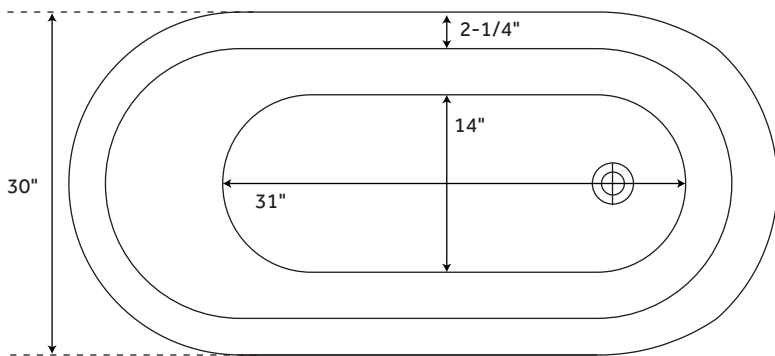

# 52" WINTON

CAST IRON SKIRTED SLIPPER TUB - NO OVERFLOW

SKU: 307131

## FEATURES

Design: Traditional  
Product Finish: White  
Overflow Hole: No  
Shape: Oval  
Material: Cast Iron  
Length: 52"  
Width: 30"  
Height: 33-1/4"  
Tub Interior Length: 31"  
Tub Interior Width: 14"  
Water Depth to Rim: 23"  
Interior Treatment: White Porcelain Enamel  
Drain Placement: End  
Faucet Drillings: No Drillings  
Water Capacity (Gallons): 43  
Built-In Adjusters: Yes  
Tub Weight Uncrated (lbs): 300  
Tub Weight Crated (lbs): 410