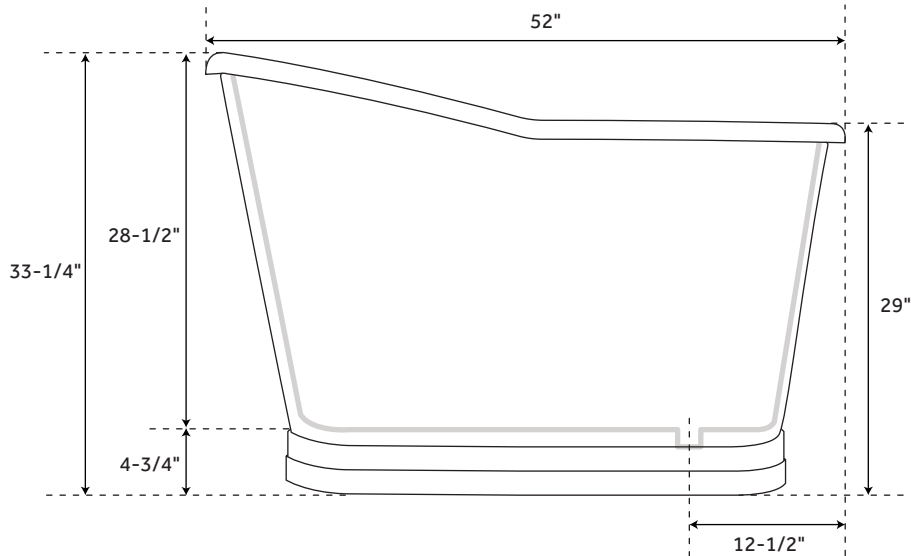

# 52" WINTON

CAST IRON SKIRTED SLIPPER TUB - NO OVERFLOW

SKU: 307131

## FEATURES

Design: Traditional  
Product Finish: White  
Overflow Hole: No  
Shape: Oval  
Material: Cast Iron  
Length: 52"  
Width: 30"  
Height: 33-1/4"  
Tub Interior Length: 31"  
Tub Interior Width: 14"  
Water Depth to Rim: 23"  
Interior Treatment: White Porcelain Enamel  
Drain Placement: End  
Faucet Drillings: No Drillings  
Water Capacity (Gallons): 43  
Built-In Adjusters: Yes  
Tub Weight Uncrated (lbs): 300  
Tub Weight Crated (lbs): 410