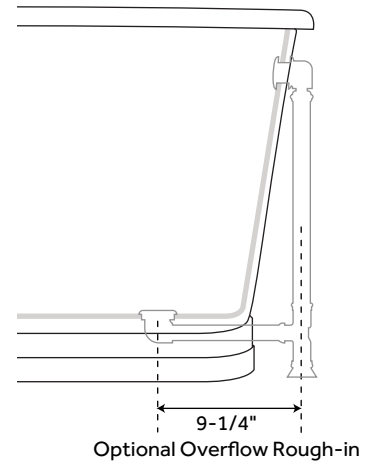

# 52" WINTON

CAST IRON SKIRTED SLIPPER TUB - NO OVERFLOW

SKU: 307131

## FEATURES

Design: Traditional  
Product Finish: White  
Overflow Hole: No  
Shape: Oval  
Material: Cast Iron  
Length: 52"  
Width: 30"  
Height: 33-1/4"  
Tub Interior Length: 31"  
Tub Interior Width: 14"  
Water Depth to Rim: 23"  
Interior Treatment: White Porcelain Enamel  
Drain Placement: End  
Faucet Drillings: No Drillings  
Water Capacity (Gallons): 43  
Built-In Adjusters: Yes  
Tub Weight Uncrated (lbs): 300  
Tub Weight Crated (lbs): 410