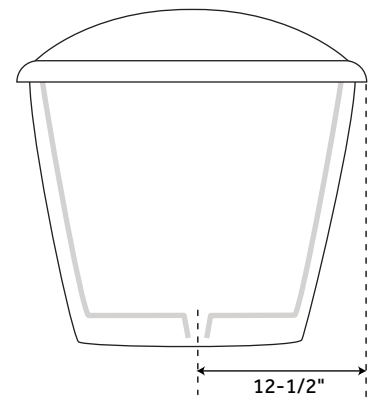

# 52" WINTON

CAST IRON SKIRTED SLIPPER TUB - NO OVERFLOW

SKU: 307131

## FEATURES

Design: Traditional  
Product Finish: White  
Overflow Hole: No  
Shape: Oval  
Material: Cast Iron  
Length: 52"  
Width: 30"  
Height: 33-1/4"  
Tub Interior Length: 31"  
Tub Interior Width: 14"  
Water Depth to Rim: 23"  
Interior Treatment: White Porcelain Enamel  
Drain Placement: End  
Faucet Drillings: No Drillings  
Water Capacity (Gallons): 43  
Built-In Adjusters: Yes  
Tub Weight Uncrated (lbs): 300  
Tub Weight Crated (lbs): 410