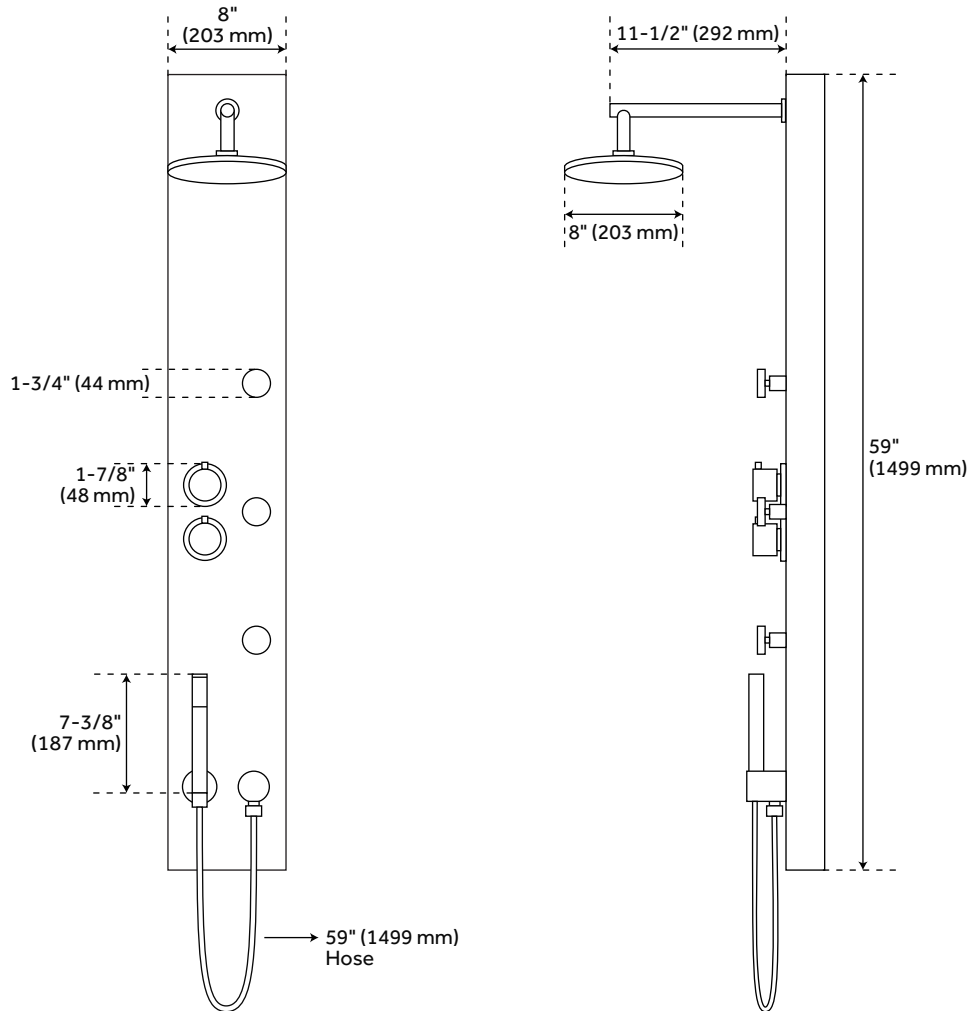

KARITA

THERMOSTATIC STAINLESS STEEL SHOWER PANEL WITH HAND SHOWER & 3 BODY SPRAYS

SKU: 306665

FEATURES

Product Finish: Stainless Steel
Material: Stainless Steel
Handle Type: Knob
Length: 8"
Height: 59"
Features: Hand Shower Included,
Thermostatic
Assembly Required: No
Body Sprays: Yes
Number of Body Sprays: 3
Shower Head Diameter: 8"
Shower Arm Extension: 11-1/2"
Hand Shower Material: Stainless Steel