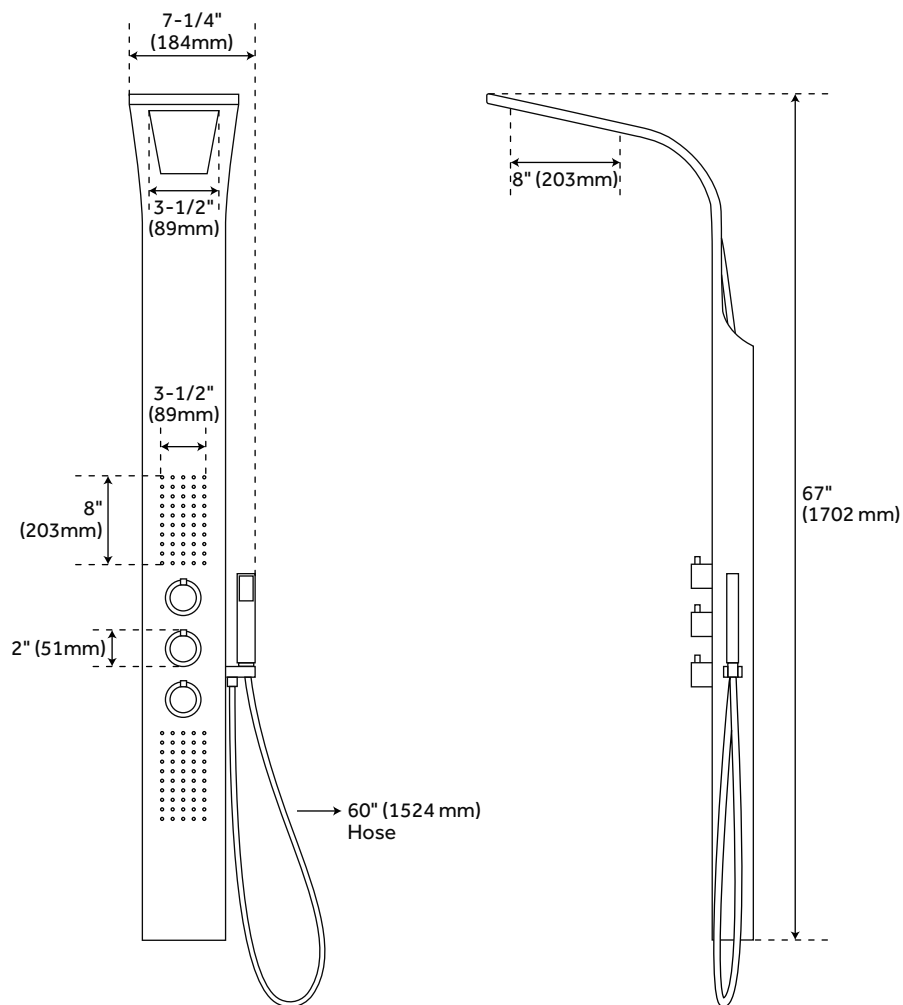

# ANDROMEDA

THERMOSTATIC STAINLESS STEEL LED SHOWER PANEL WITH HAND SHOWER & BODY SPRAYS

SKU: 296157

## FEATURES

Product Finish: Stainless Steel  
Handle Type: Knob  
Length: 7-1/4"  
Height: 67"  
Features: Hand Shower Included,  
Thermostatic  
Assembly Required: No  
Body Sprays: Yes  
Number of Body Sprays: 2  
Shower Head Length: 3-1/2"  
Shower Head Width: 8"  
Hand Shower Hose Length: 60"  
Hand Shower Material: Brass