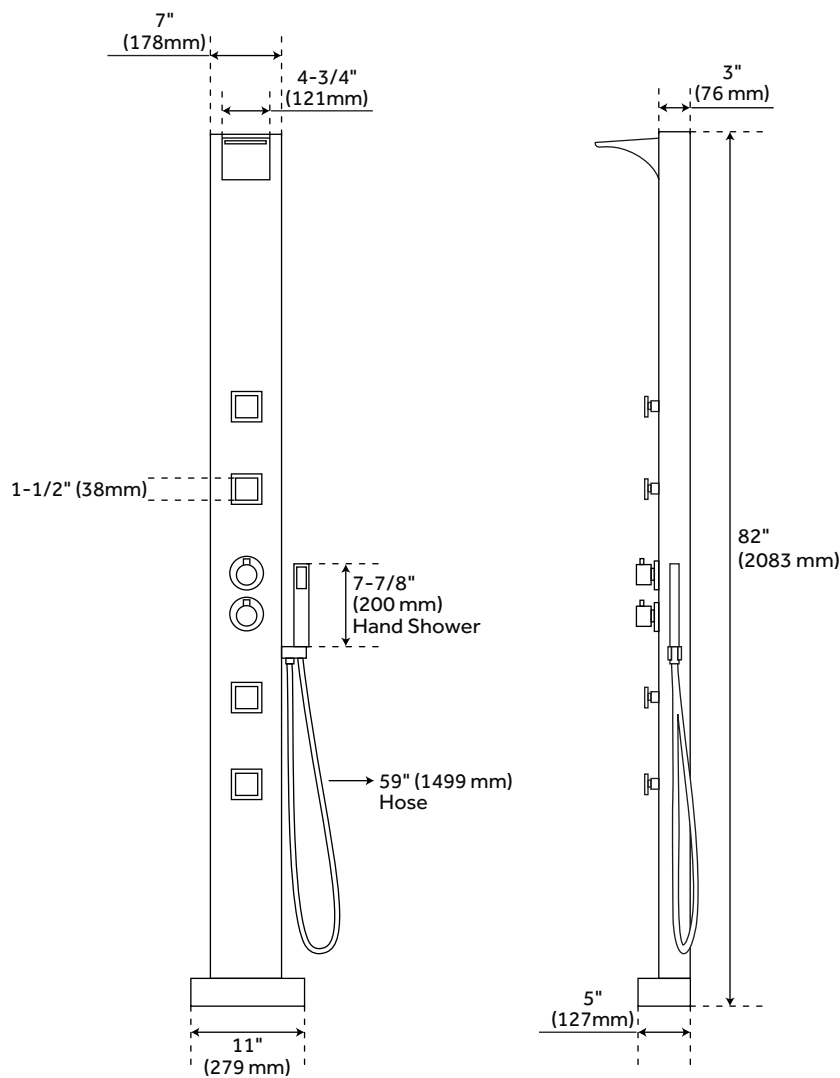

## THERMOSTATIC STAINLESS STEEL SHOWER PANEL WITH HAND SHOWER & MOUNTING TRAY

SKU: 296150

### FEATURES

Product Finish: Stainless Steel  
Material: Stainless Steel  
Handle Type: Knob  
Length: 11"  
Height: 82"  
Features: Hand Shower Included,  
Thermostatic  
Assembly Required: No  
Body Sprays: Yes  
Number of Body Sprays: 4  
Shower Head Length: 4-3/4"  
Hand Shower Material: ABS