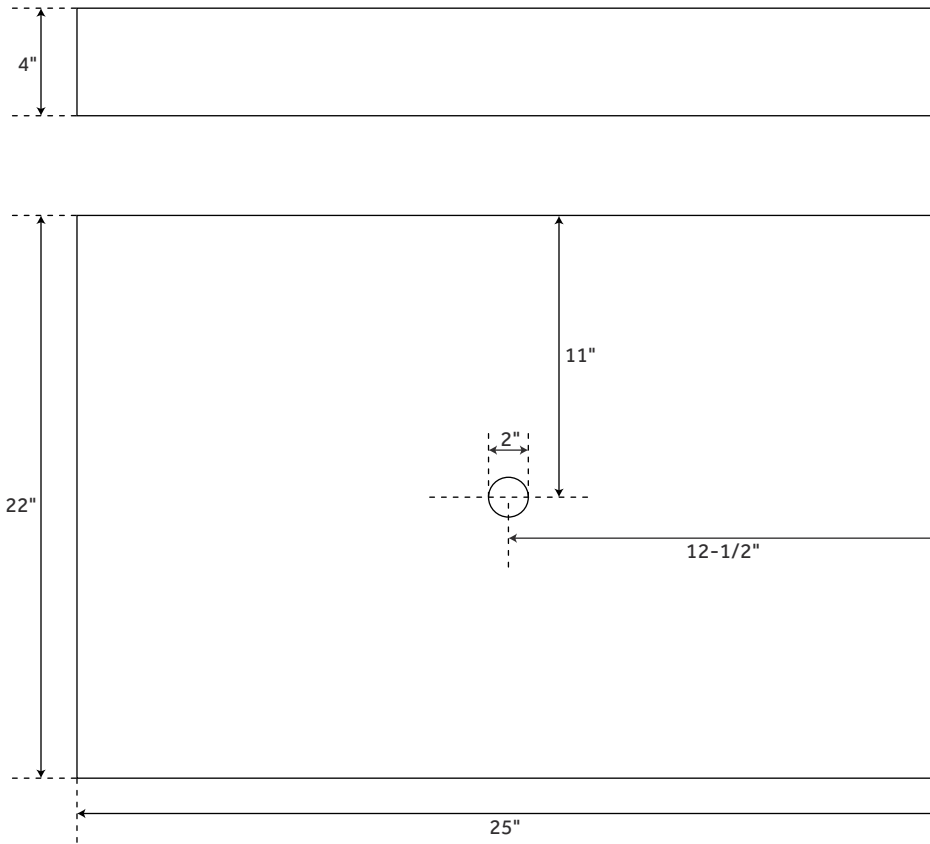

25" X 22"

VESSEL SINK VANITY TOP

SKU: 922802, 923324, 940123, 940124, 940125, 940162, 940163, 940164, 940594, 940595

VANITY TOP FEATURES

Number of Basins: 1
Sink Installation: Vessel
Stone Top Assembly Required: Yes
Wood Top Assembly Required: No
Faucet Centers: Single-Hole
Faucet Included: No
Sink Included: No
Stone Backsplash: Yes
Wood Backsplash: No

FEATURES

- Vanity Top Depth: 22"
- Vanity Top Width: 25"
- Stone Vanity Top Thickness: 3cm
- Teak Vanity Top Thickness: 1-1/8"
- Bamboo Vanity Top Thickness: 1"

APPROXIMATE WEIGHTS

- Granite: 65 - 75 lbs.
- Marble: 65 - 70 lbs.
- Quartz: 70 - 75 lbs.
- Wood: 15 - 20 lbs.