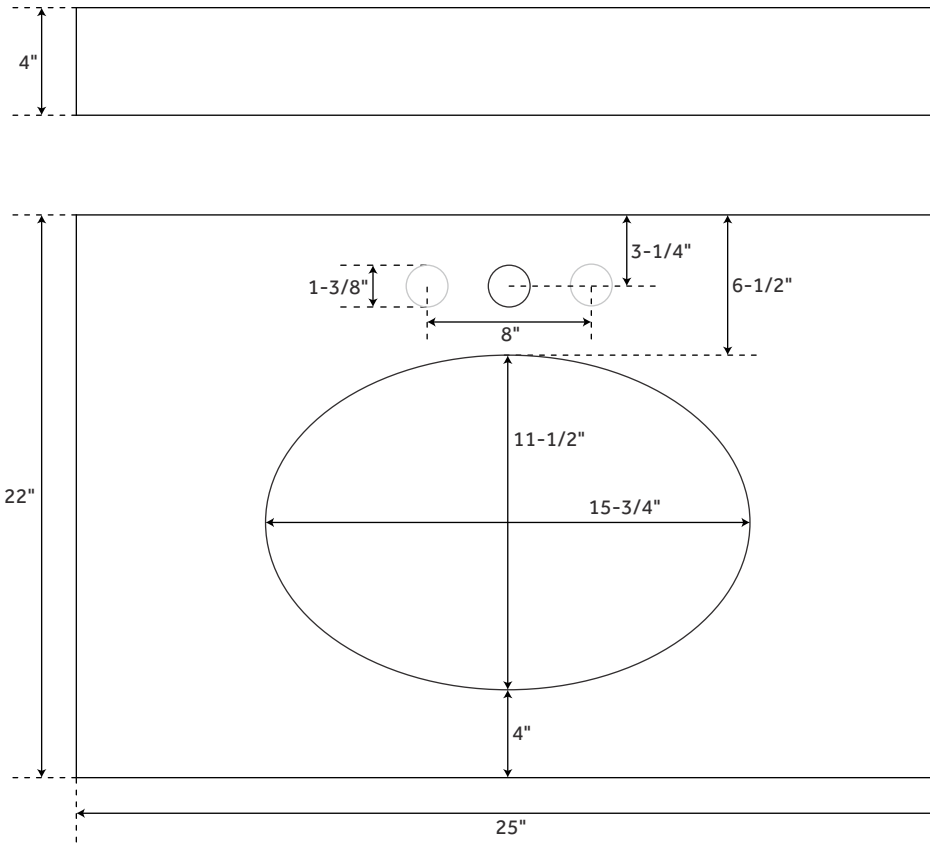

# 25" X 22"

### FEATURES

- Basin Length: 15-3/4"
- Basin Width: 11-1/2"
- Drain Size: 1-1/2"
- Vanity Top Depth: 22"
- Vanity Top Width: 25"
- Vanity Top Thickness: 3cm

### FEATURES

Length: 18-5/8"  
Width: 15"  
Height: 7-3/4"  
Basin Length: 16"  
Basin Width: 12-1/2"  
Water Depth to Overflow: 5"  
Drain Hole: 1-1/2"

### FEATURES

Length: 19-3/8"  
Width: 15-5/8"  
Height: 5-3/4"  
Basin Length: 16-5/8"  
Basin Width: 12-3/4"  
Water Depth to Rim: 5-5/8"  
Drain Hole: 1-1/8"