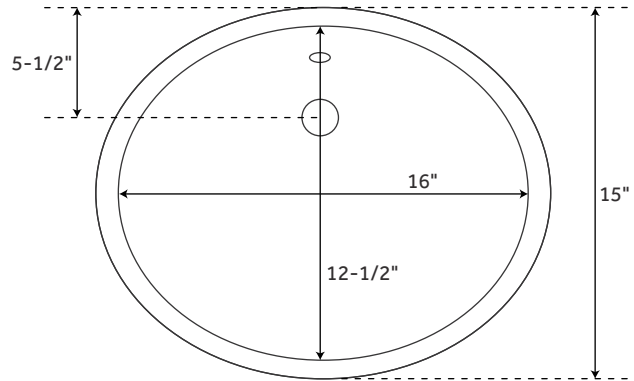

OPTIONAL PORCELAIN

UNDERMOUNT SINK

FEATURES

Length: 18-5/8"
Width: 15"
Height: 7-3/4"
Basin Length: 16"
Basin Width: 12-1/2"
Water Depth to Overflow: 5"
Drain Hole: 1-1/2"

SIGNATURE HARDWARE LIFETIME WARRANTY

See website for warranty information

OPTIONAL COPPER

UNDERMOUNT SINK

FEATURES

Length: 19-3/8"
Width: 15-5/8"
Height: 5-3/4"
Basin Length: 16-5/8"
Basin Width: 12-3/4"
Water Depth to Rim: 5-5/8"
Drain Hole: 1-1/8"