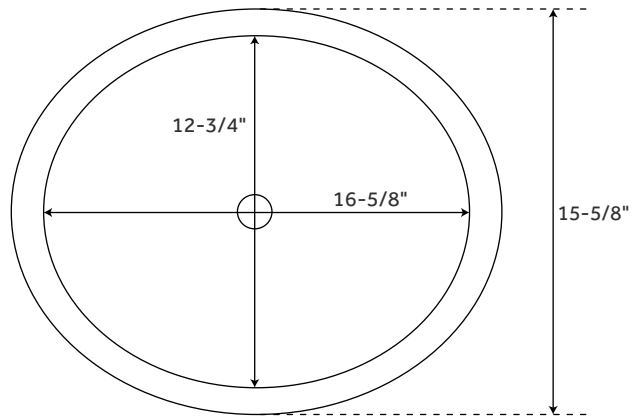

SIGNATURE HARDWARE LIFETIME WARRANTY

See website for warranty information

All Measurements are approximate.

PAGE 3