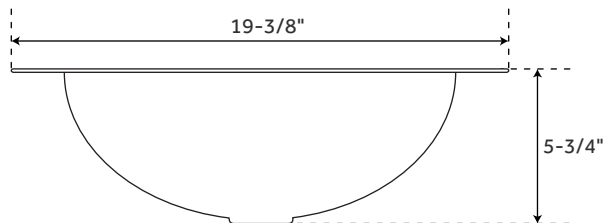

SIGNATURE HARDWARE LIFETIME WARRANTY

See website for warranty information

All Measurements are approximate.

PAGE 3