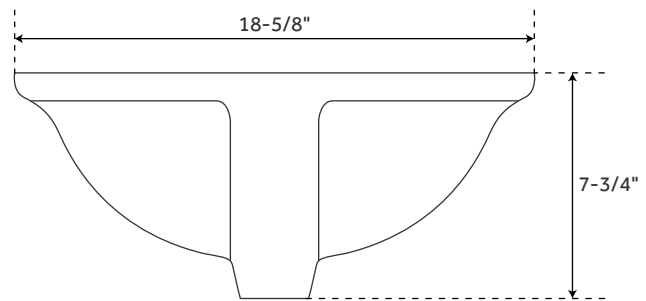

OPTIONAL PORCELAIN

UNDERMOUNT SINK

FEATURES

Length: 18-5/8"
Width: 15"
Height: 7-3/4"
Basin Length: 16"
Basin Width: 12-1/2"
Water Depth to Overflow: 5"
Drain Hole: 1-1/2"

SIGNATURE HARDWARE LIFETIME WARRANTY

See website for warranty information

OPTIONAL COPPER

UNDERMOUNT SINK

FEATURES

Length: 19-3/8"
Width: 15-5/8"
Height: 5-3/4"
Basin Length: 16-5/8"
Basin Width: 12-3/4"
Water Depth to Rim: 5-5/8"
Drain Hole: 1-1/8"