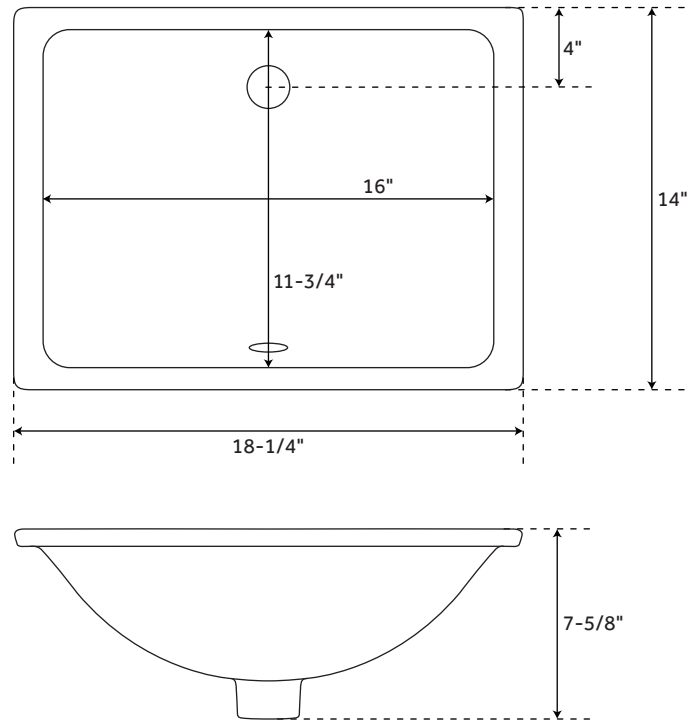

OPTIONAL PORCELAIN

RECTANGULAR UNDERMOUNT SINK

FEATURES

- Length: 18-1/4"
- Width: 14"
- Height: 7-5/8"
- Basin Length: 16"
- Basin Width: 11-3/4"
- Water Depth to Rim: 6"
- Water Depth to Overflow: 4-1/2"
- Drain Hole: 1-1/2"

SIGNATURE HARDWARE LIFETIME WARRANTY

See website for warranty information

OPTIONAL COPPER

RECTANGULAR UNDERMOUNT SINK

FEATURES

- Length: 18-1/8"
- Width: 14"
- Height: 6"
- Basin Length: 16"
- Basin Width: 12"
- Water Depth to Rim: 5-1/2"
- Water Depth to Overflow: N/A
- Drain Hole: 1-1/2"