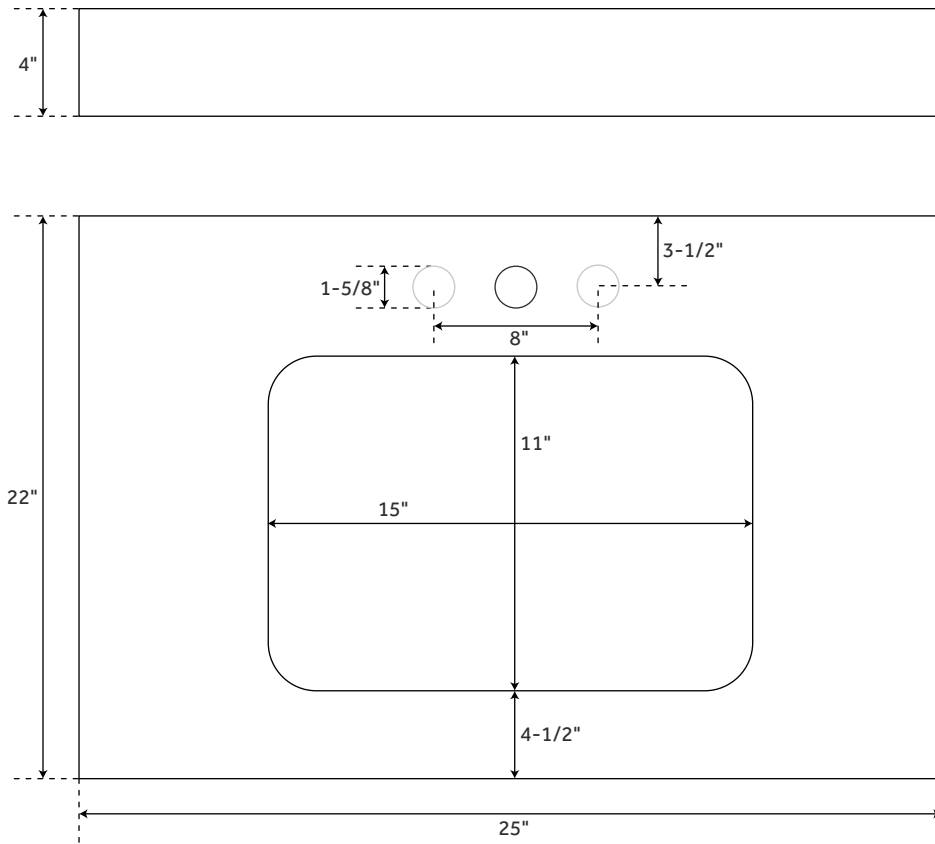

# 25" X 22"

### FEATURES

- Basin Length: 15"
- Basin Width: 11"
- Drain Size: 1-1/2"
- Vanity Top Depth: 22"
- Vanity Top Width: 25"
- Vanity Top Thickness: 3cm

### FEATURES

- Length: 18-1/4"
- Width: 14"
- Height: 7-5/8"
- Basin Length: 16"
- Basin Width: 11-3/4"
- Water Depth to Rim: 6"
- Water Depth to Overflow: 4-1/2"
- Drain Hole: 1-1/2"

### FEATURES

- Length: 18-1/8"
- Width: 14"
- Height: 6"
- Basin Length: 16"
- Basin Width: 12"
- Water Depth to Rim: 5-1/2"
- Water Depth to Overflow: N/A
- Drain Hole: 1-1/2"