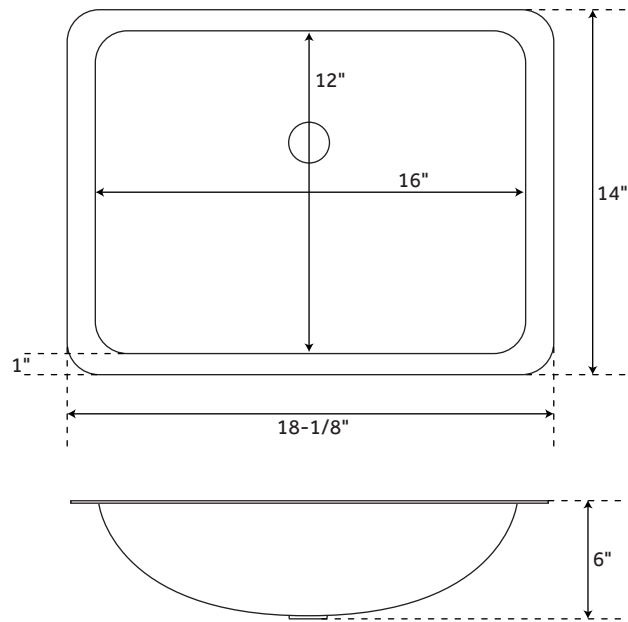

SIGNATURE HARDWARE LIFETIME WARRANTY

See website for warranty information

All Measurements are approximate.

PAGE 3