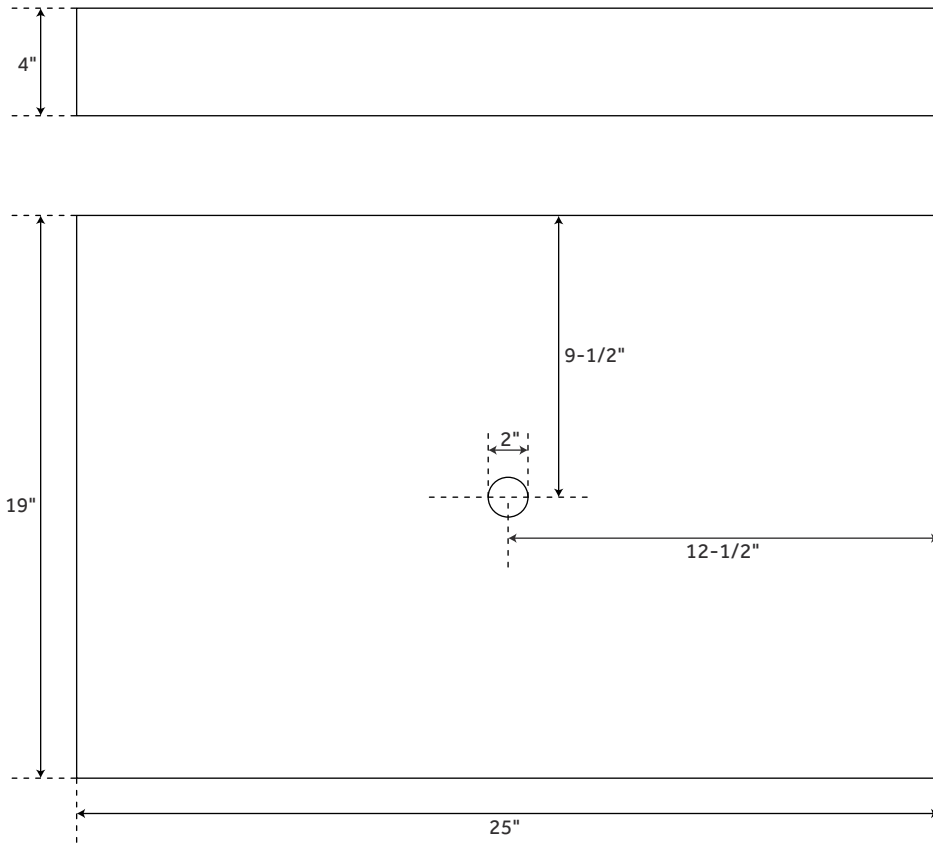

# 25" X 19"

### FEATURES

- Vanity Top Depth: 19"
- Vanity Top Width: 25"
- Stone Vanity Top Thickness: 2cm
- Bamboo Vanity Top Thickness: 1-1/8"