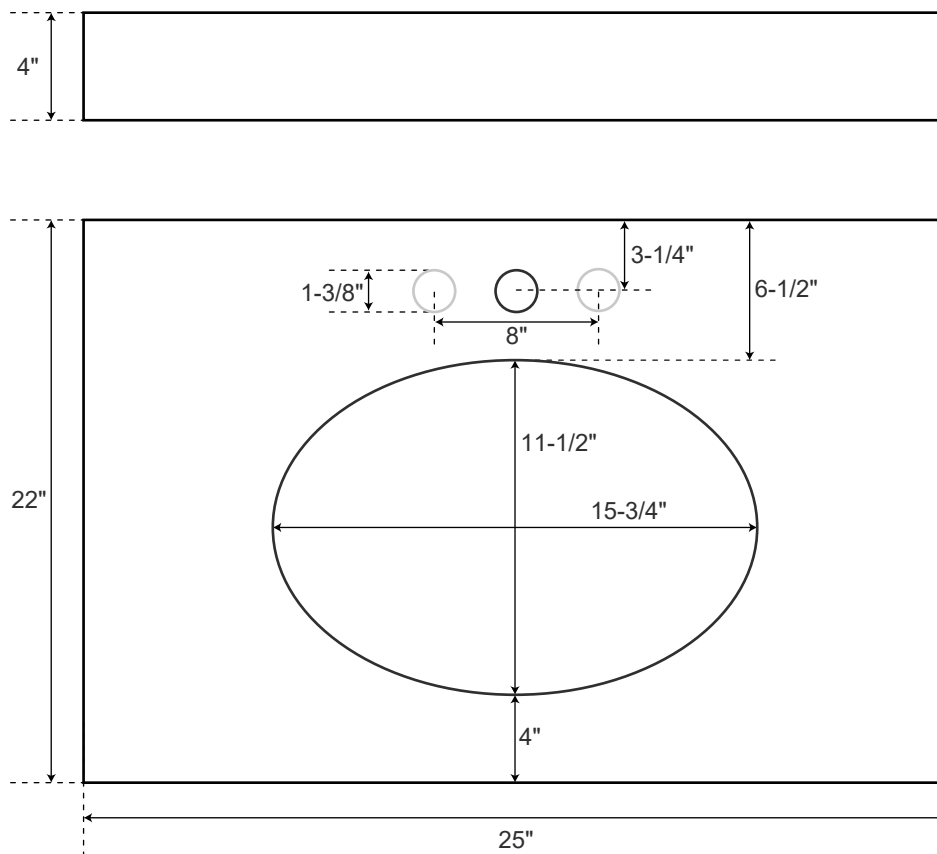

25" Stone

Vanity Top with
Undermount Sink

Approximate Weights

Granite	60 – 65 lbs.
Marble	60 – 65 lbs.
Quartz	55 – 60 lbs

* Measurements are approximate. It is recommended to have the product at the job site before finalizing plumbing.

SPECIFICATIONS

Overall Dimensions	18-5/8" L x 15" W (front to back) x 7-3/4" H
Basin Dimensions	16" L x 12-1/2" W (front to back)
Water Depth to Rim	6"
Water Depth to Overflow	5"
Drain Hole	1-1/2"

Porcelain
Undermount Sink

All measurements are approximate.

Top

Front

SPECIFICATIONS

Overall Dimensions	19-3/8" L x 15-1/2" W (front to back) x 5-3/4" H
Basin Dimensions	16-5/8" L x 12-3/4" W (front to back)
Water Depth to Rim	5-5/8"
Water Depth to Overflow	N/A
Drain Hole	1-1/8"

Copper Undermount Sink

All measurements are approximate.

Top

Front