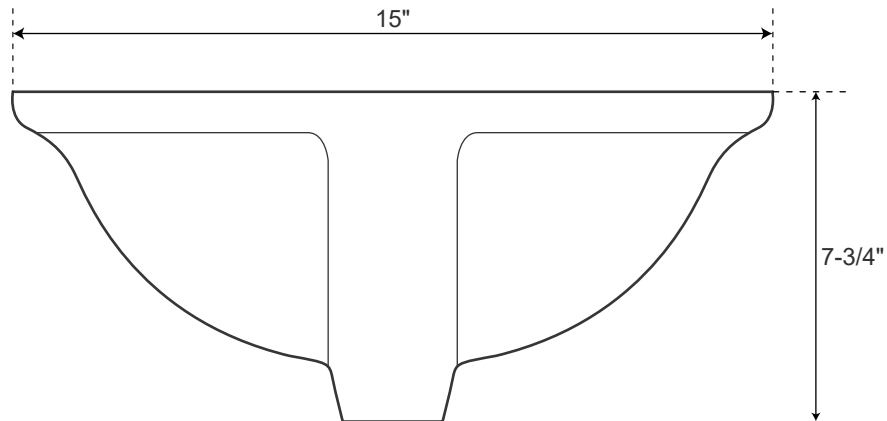

SPECIFICATIONS

Overall Dimensions	18-5/8" L x 15" W (front to back) x 7-3/4" H
Basin Dimensions	16" L x 12-1/2" W (front to back)
Water Depth to Rim	6"
Water Depth to Overflow	5"
Drain Hole	1-1/2"

Porcelain
Undermount Sink

All measurements are approximate.

Top

Front

SPECIFICATIONS

Overall Dimensions	19-3/8" L x 15-1/2" W (front to back) x 5-3/4" H
Basin Dimensions	16-5/8" L x 12-3/4" W (front to back)
Water Depth to Rim	5-5/8"
Water Depth to Overflow	N/A
Drain Hole	1-1/8"

Copper Undermount Sink

All measurements are approximate.

Top

Front