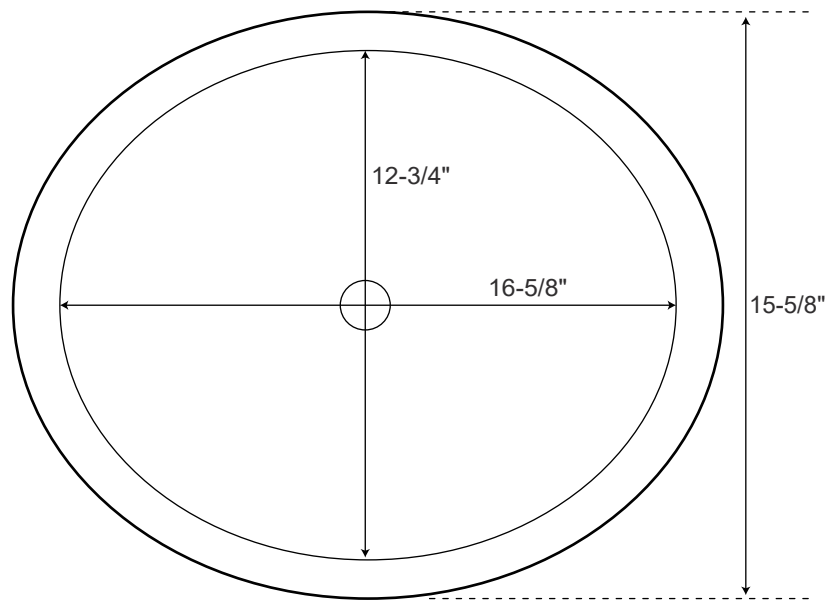

SPECIFICATIONS

Overall Dimensions	18-5/8" L x 15" W (front to back) x 7-3/4" H
Basin Dimensions	16" L x 12-1/2" W (front to back)
Water Depth to Rim	6"
Water Depth to Overflow	5"
Drain Hole	1-1/2"

Porcelain
Undermount Sink

All measurements are approximate.

Top

Front

SPECIFICATIONS

Overall Dimensions	19-3/8" L x 15-1/2" W (front to back) x 5-3/4" H
Basin Dimensions	16-5/8" L x 12-3/4" W (front to back)
Water Depth to Rim	5-5/8"
Water Depth to Overflow	N/A
Drain Hole	1-1/8"

Copper Undermount Sink

All measurements are approximate.

Top

Front