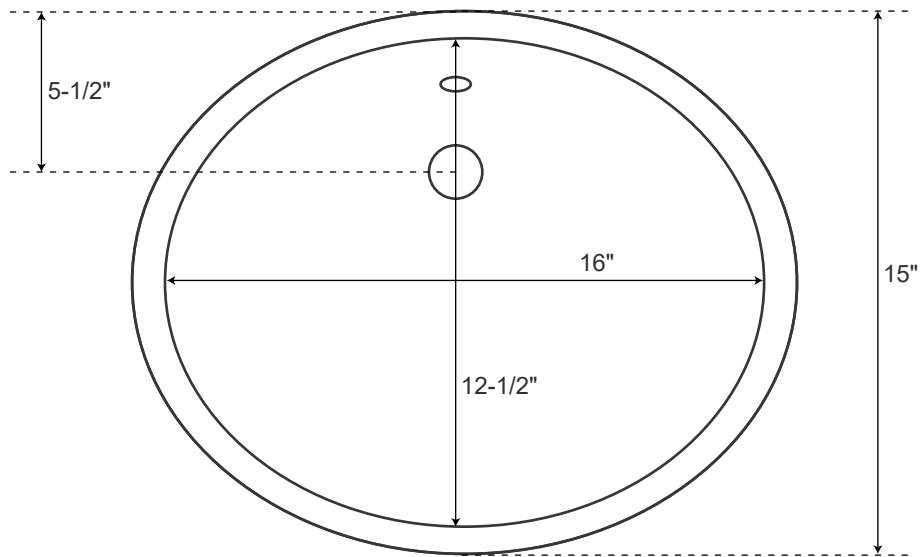

25" Stone

Vanity Top with
Undermount Sink

Approximate Weights

Granite	60 – 65 lbs.
Marble	60 – 65 lbs.
Quartz	55 – 60 lbs

* Measurements are approximate. It is recommended to have the product at the job site before finalizing plumbing.

SPECIFICATIONS

Overall Dimensions	18-5/8" L x 15" W (front to back) x 7-3/4" H
Basin Dimensions	16" L x 12-1/2" W (front to back)
Water Depth to Rim	6"
Water Depth to Overflow	5"
Drain Hole	1-1/2"

Porcelain
Undermount Sink

All measurements are approximate.

Top

Front

SPECIFICATIONS

Overall Dimensions	19-3/8" L x 15-1/2" W (front to back) x 5-3/4" H
Basin Dimensions	16-5/8" L x 12-3/4" W (front to back)
Water Depth to Rim	5-5/8"
Water Depth to Overflow	N/A
Drain Hole	1-1/8"

Copper Undermount Sink

All measurements are approximate.

Top

Front