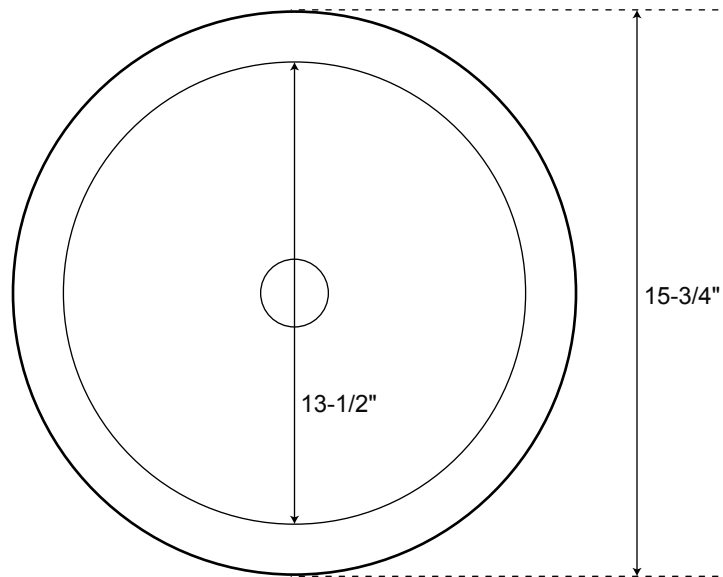

SPECIFICATIONS

Overall Dimensions	15-3/4" diameter x 6" H
Interior Dimensions	13-1/2" diameter
Water Depth	5-1/2"
Drain Hole	1-1/2" diameter
Rim	1-1/8"

16" Nilofar

Double Wall Copper Vessel Sink

All measurements are approximate.

Top

Front