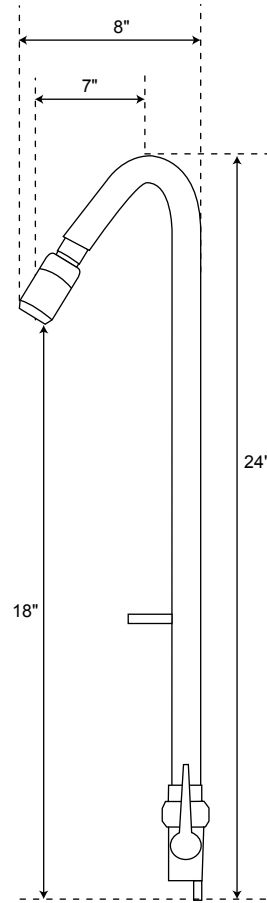

TWIN

CONTROL UTILITY SHOWER SET - CHROME

SKU: 131523

FEATURES

Product Finish: Chrome
Material: Brass
Installation Type: Wall Mount
Assembly Required: No

SIGNATURE HARDWARE LIFETIME WARRANTY

See website for warranty information