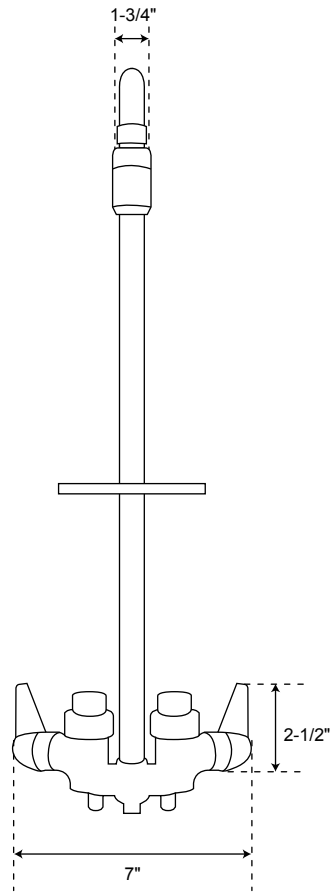

TWIN

CONTROL UTILITY SHOWER SET - CHROME

SKU: 131523

FEATURES

Product Finish: Chrome
Material: Brass
Installation Type: Wall Mount
Assembly Required: No

SIGNATURE HARDWARE LIFETIME WARRANTY

See website for warranty information