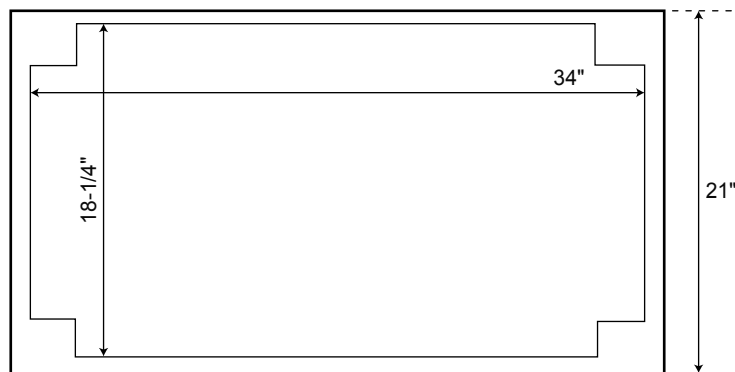

Venica

Vanity

Detail of Baseboard Cutout
available in mahogany and teak

24" Overhead Interior

24" Front

All measurements are approximate.

Venica

Vanity

Detail of Baseboard Cutout
available in mahogany and teak

30" Overhead Interior

30" Front

All measurements are approximate.

Venica

Vanity

Detail of Baseboard Cutout
available in mahogany and teak

36" Overhead Interior

36" Front

All measurements are approximate.

Venica

Vanity

Detail of Baseboard Cutout
available in mahogany and teak

48" Overhead Interior

48" Front

All measurements are approximate.

Venica

Vanity

Detail of Baseboard Cutout
available in mahogany and teak

60" Overhead Interior

60" Front

All measurements are approximate.

Venica

Vanity