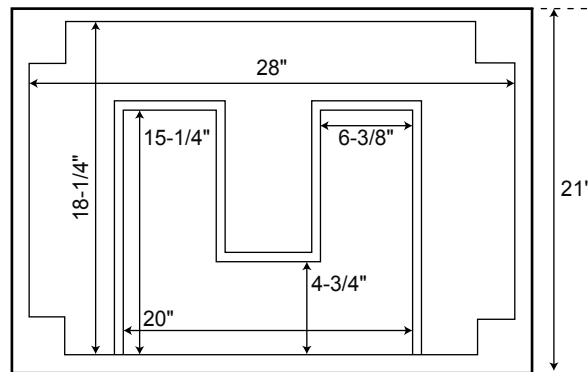

Venica

Vanity

Detail of Baseboard Cutout
available in mahogany and teak

24" Overhead Interior

24" Front

All measurements are approximate.

Venica

Vanity

Detail of Baseboard Cutout
available in mahogany and teak

30" Overhead Interior

30" Front

All measurements are approximate.

Venica

Vanity

Detail of Baseboard Cutout
available in mahogany and teak

36" Overhead Interior

36" Front

All measurements are approximate.

Venica

Vanity

Detail of Baseboard Cutout
available in mahogany and teak

48" Overhead Interior

48" Front

All measurements are approximate.

Venica

Vanity

Detail of Baseboard Cutout
available in mahogany and teak

60" Overhead Interior

60" Front

All measurements are approximate.

Venica

Vanity