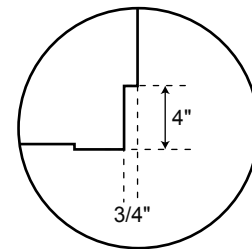

Venica

Vanity

Detail of Baseboard Cutout
available in mahogany and teak

24" Overhead Interior

24" Front

All measurements are approximate.

Venica

Vanity

Detail of Baseboard Cutout
available in mahogany and teak

30" Overhead Interior

30" Front

All measurements are approximate.

Venica

Vanity

Detail of Baseboard Cutout
available in mahogany and teak

36" Overhead Interior

36" Front

All measurements are approximate.

Venica

Vanity

Detail of Baseboard Cutout
available in mahogany and teak

48" Overhead Interior

48" Front

All measurements are approximate.

Venica

Vanity

Detail of Baseboard Cutout
available in mahogany and teak

60" Overhead Interior

60" Front

All measurements are approximate.

Venica

Vanity