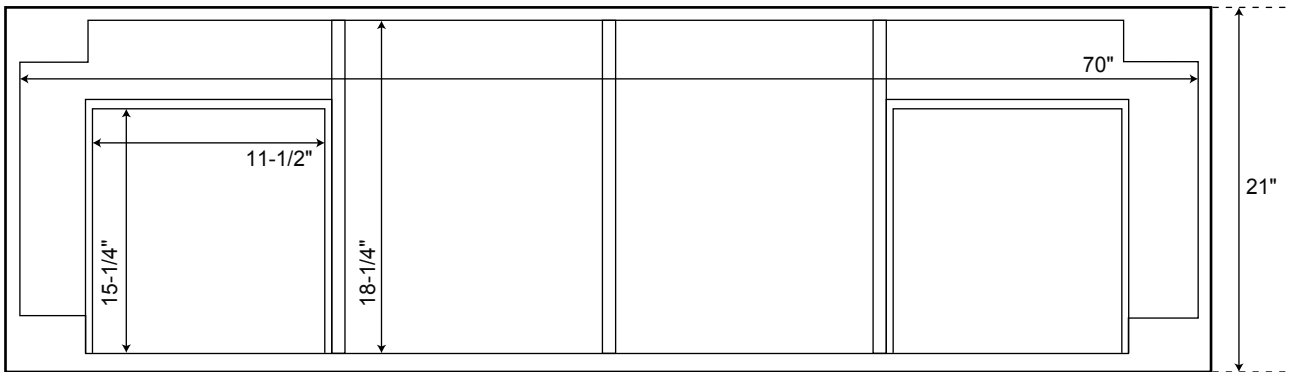

Detail of Baseboard Cutout
available in mahogany and teak

30" Overhead Interior

30" Front

All measurements are approximate.

Venica

Vanity

Detail of Baseboard Cutout
available in mahogany and teak

36" Overhead Interior

36" Front

All measurements are approximate.

Venica

Vanity

Detail of Baseboard Cutout
available in mahogany and teak

48" Overhead Interior

48" Front

All measurements are approximate.

Venica

Vanity

Detail of Baseboard Cutout
available in mahogany and teak

60" Overhead Interior

60" Front

All measurements are approximate.

Venica

Vanity

Detail of Baseboard Cutout
available in mahogany and teak

72" Overhead Interior

72" Front

All measurements are approximate.