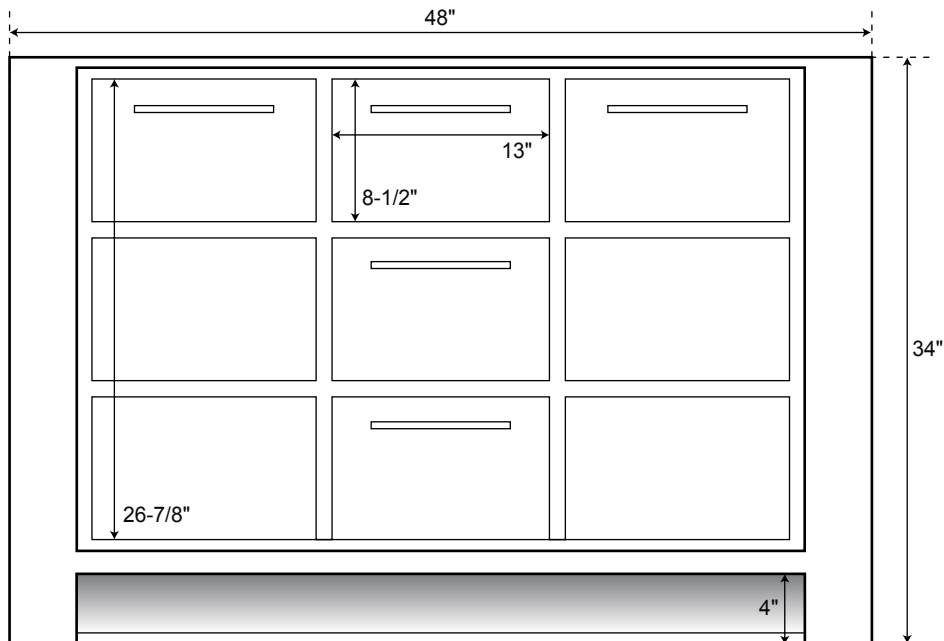

Detail of Baseboard Cutout
available in mahogany and teak

30" Overhead Interior

30" Front

All measurements are approximate.

Venica

Vanity

Detail of Baseboard Cutout
available in mahogany and teak

36" Overhead Interior

36" Front

All measurements are approximate.

Venica

Vanity

Detail of Baseboard Cutout
available in mahogany and teak

48" Overhead Interior

48" Front

All measurements are approximate.

Venica

Vanity

Detail of Baseboard Cutout
available in mahogany and teak

60" Overhead Interior

60" Front

All measurements are approximate.

Venica

Vanity

Detail of Baseboard Cutout
available in mahogany and teak

72" Overhead Interior

72" Front

All measurements are approximate.