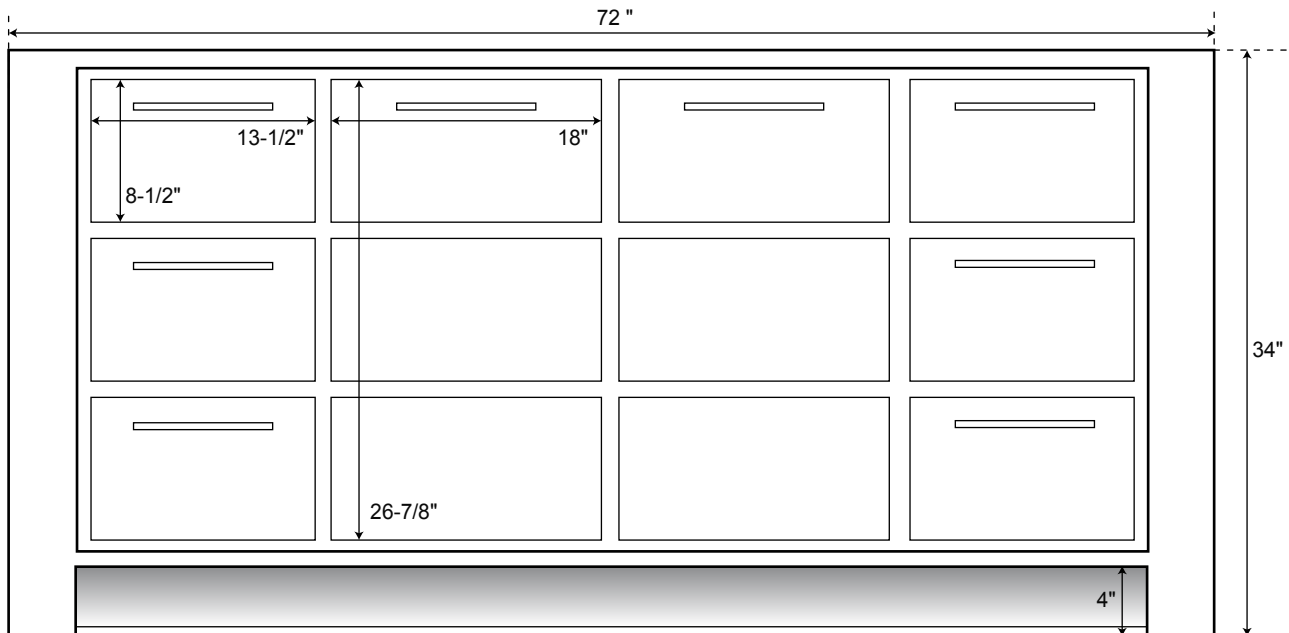

Venica

Vanity

Detail of Baseboard Cutout
available in mahogany and teak

24" Overhead Interior

24" Front

All measurements are approximate.

Venica

Vanity

36" Front

All measurements are approximate.

Venica

Vanity

Detail of Baseboard Cutout
available in mahogany and teak

48" Overhead Interior

48" Front

All measurements are approximate.

Venica

Vanity

Detail of Baseboard Cutout
available in mahogany and teak

60" Overhead Interior

60" Front

All measurements are approximate.

Venica

Vanity

Detail of Baseboard Cutout
available in mahogany and teak

72" Overhead Interior

72" Front

All measurements are approximate.