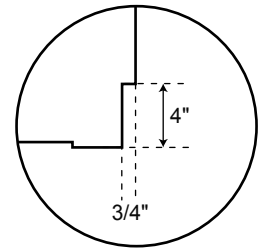

Venica

Vanity

Detail of Baseboard Cutout
available in mahogany and teak

24" Overhead Interior

24" Front

All measurements are approximate.

Venica

Vanity

Detail of Baseboard Cutout
available in mahogany and teak

30" Overhead Interior

30" Front

All measurements are approximate.

Venica

Vanity

Detail of Baseboard Cutout
available in mahogany and teak

36" Overhead Interior

36" Front

All measurements are approximate.

Venica

Vanity

Detail of Baseboard Cutout
available in mahogany and teak

48" Overhead Interior

48" Front

All measurements are approximate.

Venica

Vanity

Detail of Baseboard Cutout
available in mahogany and teak

60" Overhead Interior

60" Front

All measurements are approximate.

Venica

Vanity