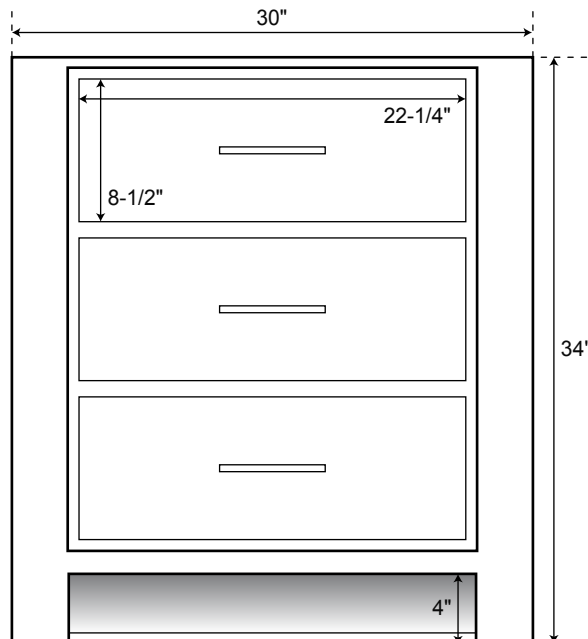

Venica

Vanity

Detail of Baseboard Cutout
available in mahogany and teak

24" Overhead Interior

24" Front

All measurements are approximate.

Venica

Vanity

Detail of Baseboard Cutout
available in mahogany and teak

30" Overhead Interior

30" Front

All measurements are approximate.

Venica

Vanity

Detail of Baseboard Cutout
available in mahogany and teak

36" Overhead Interior

36" Front

All measurements are approximate.

Venica

Vanity

Detail of Baseboard Cutout
available in mahogany and teak

48" Overhead Interior

48" Front

All measurements are approximate.

Venica

Vanity

Detail of Baseboard Cutout
available in mahogany and teak

60" Overhead Interior

60" Front

All measurements are approximate.

Venica

Vanity