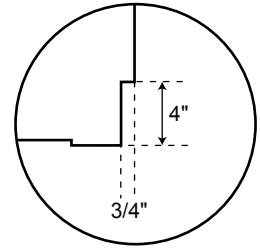

Venica

Vanity

Detail of Baseboard Cutout
available in mahogany and teak

24" Overhead Interior

24" Front

All measurements are approximate.

Venica

Vanity

Detail of Baseboard Cutout
available in mahogany and teak

30" Overhead Interior

30" Front

All measurements are approximate.

Venica

Vanity

Detail of Baseboard Cutout
available in mahogany and teak

36" Overhead Interior

36" Front

All measurements are approximate.

Venica

Vanity

Detail of Baseboard Cutout
available in mahogany and teak

48" Overhead Interior

48" Front

All measurements are approximate.

Venica

Vanity

Detail of Baseboard Cutout
available in mahogany and teak

60" Overhead Interior

60" Front

All measurements are approximate.

Venica

Vanity