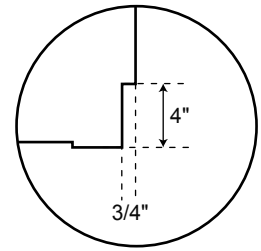

Venica

Vanity

Detail of Baseboard Cutout
available in mahogany and teak

24" Overhead Interior

24" Front

All measurements are approximate.

Venica

Vanity

36" Front

All measurements are approximate.

Venica

Vanity

Detail of Baseboard Cutout
available in mahogany and teak

48" Overhead Interior

48" Front

All measurements are approximate.

Venica

Vanity

Detail of Baseboard Cutout
available in mahogany and teak

60" Overhead Interior

60" Front

All measurements are approximate.

Venica

Vanity

Detail of Baseboard Cutout
available in mahogany and teak

72" Overhead Interior

72" Front

All measurements are approximate.