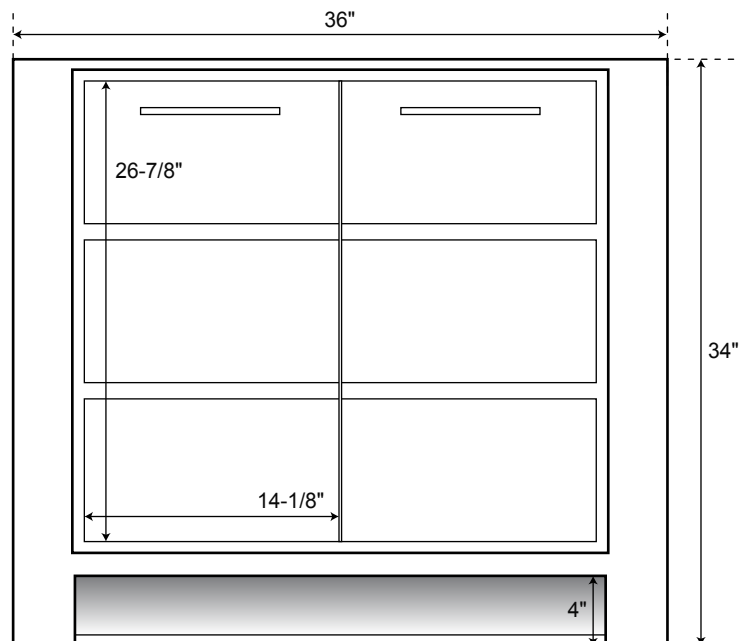

Venica

Vanity

Detail of Baseboard Cutout
available in mahogany and teak

24" Overhead Interior

24" Front

All measurements are approximate.

Venica

Vanity

Detail of Baseboard Cutout
available in mahogany and teak

30" Overhead Interior

30" Front

All measurements are approximate.

Venica

Vanity

Detail of Baseboard Cutout
available in mahogany and teak

36" Overhead Interior

36" Front

All measurements are approximate.

Venica

Vanity

Detail of Baseboard Cutout
available in mahogany and teak

48" Overhead Interior

48" Front

All measurements are approximate.

Venica

Vanity

Detail of Baseboard Cutout
available in mahogany and teak

60" Overhead Interior

60" Front

All measurements are approximate.

Venica

Vanity