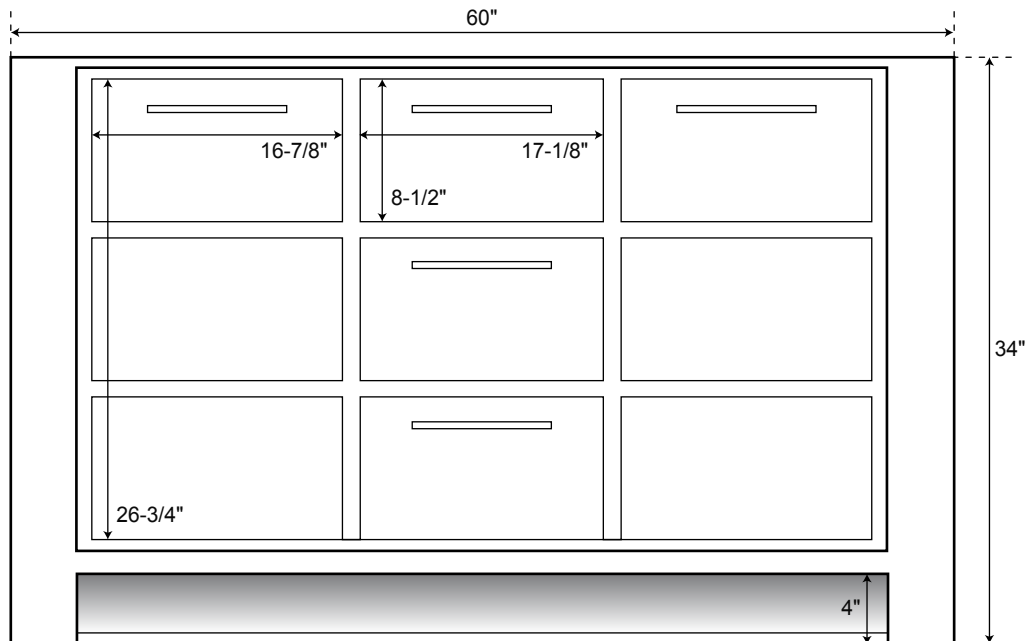

Venica

Vanity

Detail of Baseboard Cutout
available in mahogany and teak

24" Overhead Interior

24" Front

All measurements are approximate.

Venica

Vanity

36" Front

All measurements are approximate.

Venica

Vanity

Detail of Baseboard Cutout
available in mahogany and teak

48" Overhead Interior

48" Front

All measurements are approximate.

Venica

Vanity

Detail of Baseboard Cutout
available in mahogany and teak

60" Overhead Interior

60" Front

All measurements are approximate.

Venica

Vanity

Detail of Baseboard Cutout
available in mahogany and teak

72" Overhead Interior

72" Front

All measurements are approximate.