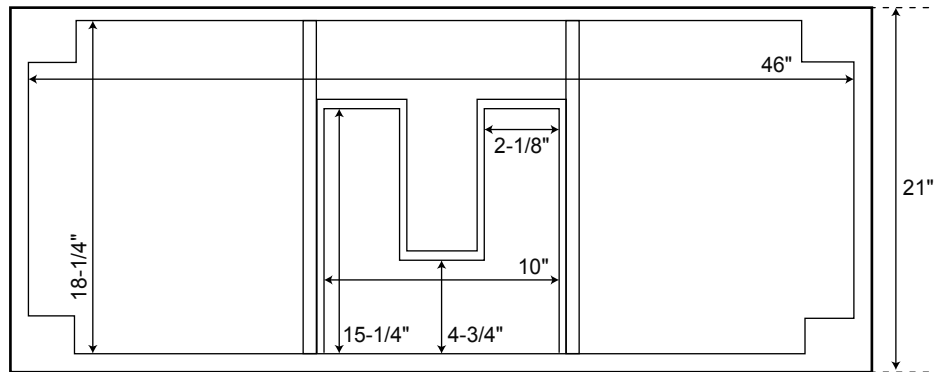

Detail of Baseboard Cutout
available in mahogany and teak

30" Overhead Interior

30" Front

All measurements are approximate.

Venica

Vanity

Detail of Baseboard Cutout
available in mahogany and teak

36" Overhead Interior

36" Front

All measurements are approximate.

Venica

Vanity

Detail of Baseboard Cutout
available in mahogany and teak

48" Overhead Interior

48" Front

All measurements are approximate.

Venica

Vanity

Detail of Baseboard Cutout
available in mahogany and teak

60" Overhead Interior

60" Front

All measurements are approximate.

Venica

Vanity

Detail of Baseboard Cutout
available in mahogany and teak

72" Overhead Interior

72" Front

All measurements are approximate.