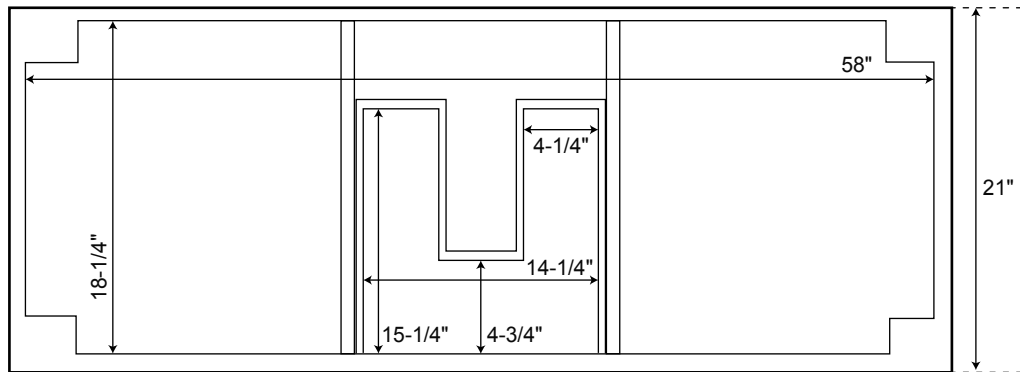

Detail of Baseboard Cutout
available in mahogany and teak

30" Overhead Interior

30" Front

All measurements are approximate.

Venica

Vanity

Detail of Baseboard Cutout
available in mahogany and teak

36" Overhead Interior

36" Front

All measurements are approximate.

Venica

Vanity

Detail of Baseboard Cutout
available in mahogany and teak

48" Overhead Interior

48" Front

All measurements are approximate.

Venica

Vanity

Detail of Baseboard Cutout
available in mahogany and teak

60" Overhead Interior

60" Front

All measurements are approximate.

Venica

Vanity

Detail of Baseboard Cutout
available in mahogany and teak

72" Overhead Interior

72" Front

All measurements are approximate.