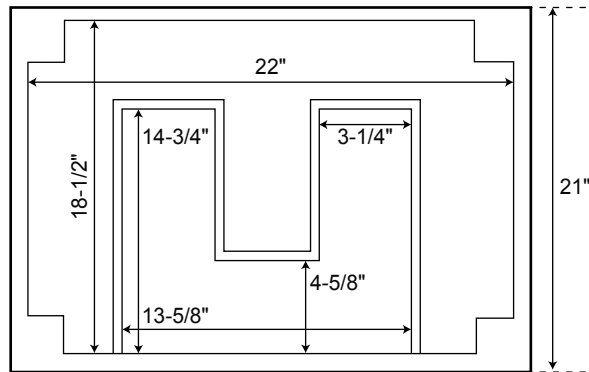

Venica

Vanity

Detail of Baseboard Cutout
available in mahogany and teak

24" Overhead Interior

24" Front

All measurements are approximate.

Venica

Vanity

Detail of Baseboard Cutout
available in mahogany and teak

30" Overhead Interior

30" Front

All measurements are approximate.

Venica

Vanity

Detail of Baseboard Cutout
available in mahogany and teak

36" Overhead Interior

36" Front

All measurements are approximate.

Venica

Vanity

Detail of Baseboard Cutout
available in mahogany and teak

48" Overhead Interior

48" Front

All measurements are approximate.

Venica

Vanity

Detail of Baseboard Cutout
available in mahogany and teak

60" Overhead Interior

60" Front

All measurements are approximate.

Venica

Vanity