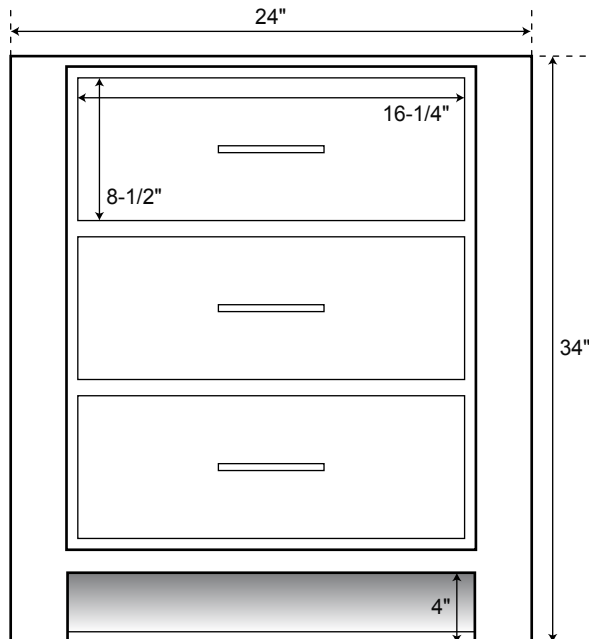

Venica

Vanity

Detail of Baseboard Cutout
available in mahogany and teak

24" Overhead Interior

24" Front

All measurements are approximate.

Venica

Vanity

Detail of Baseboard Cutout
available in mahogany and teak

30" Overhead Interior

30" Front

All measurements are approximate.

Venica

Vanity

Detail of Baseboard Cutout
available in mahogany and teak

36" Overhead Interior

36" Front

All measurements are approximate.

Venica

Vanity

Detail of Baseboard Cutout
available in mahogany and teak

48" Overhead Interior

48" Front

All measurements are approximate.

Venica

Vanity

Detail of Baseboard Cutout
available in mahogany and teak

60" Overhead Interior

60" Front

All measurements are approximate.

Venica

Vanity