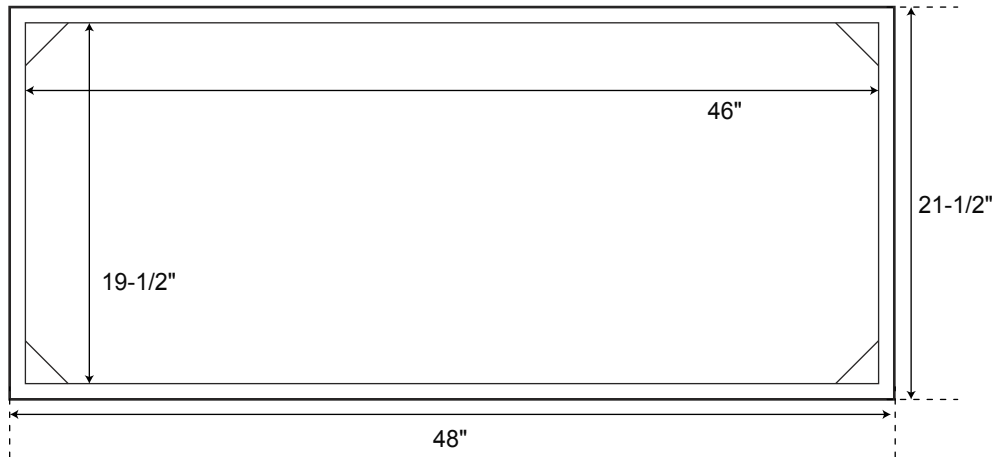

SPECIFICATIONS

Suggested Rough-In 16-1/2" - 25-1/2"

Marilla

Vanity Cabinet

48" Overhead Interior