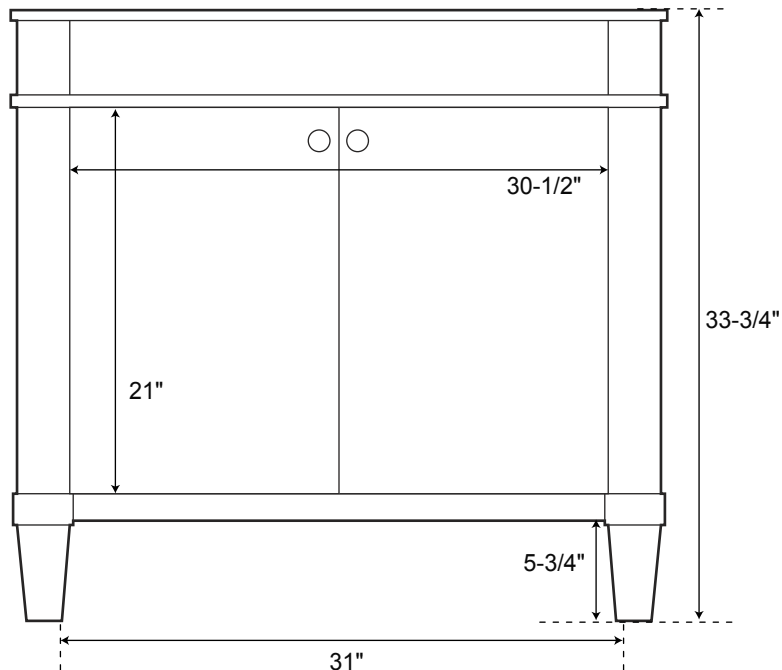

SPECIFICATIONS

Suggested Rough-In 16-1/2" - 25-1/2"

Marilla

Vanity Cabinet

36" Front