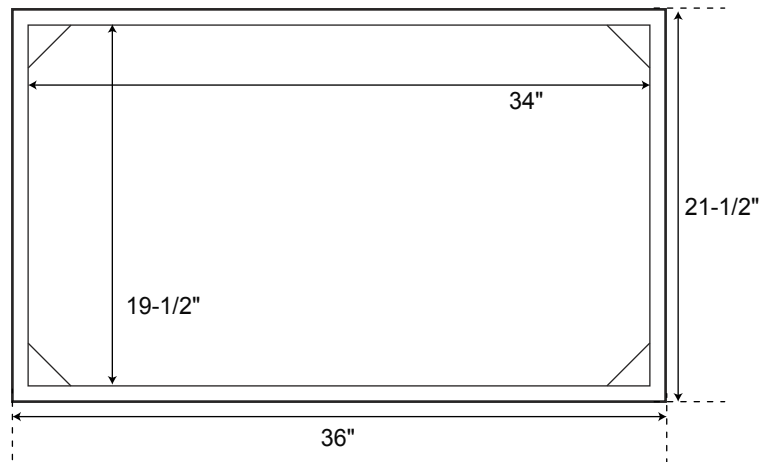

SPECIFICATIONS

Suggested Rough-In 16-1/2" - 25-1/2"

Marilla

Vanity Cabinet

36" Overhead Interior