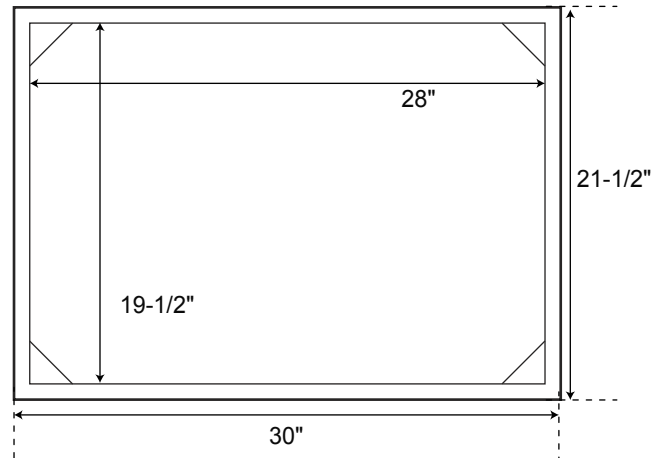

# SPECIFICATIONS

*Suggested Rough-In 16-1/2" - 25-1/2"*

## Vanity Cabinet

24" Overhead Interior

30" Overhead Interior

24" Front

30" Front