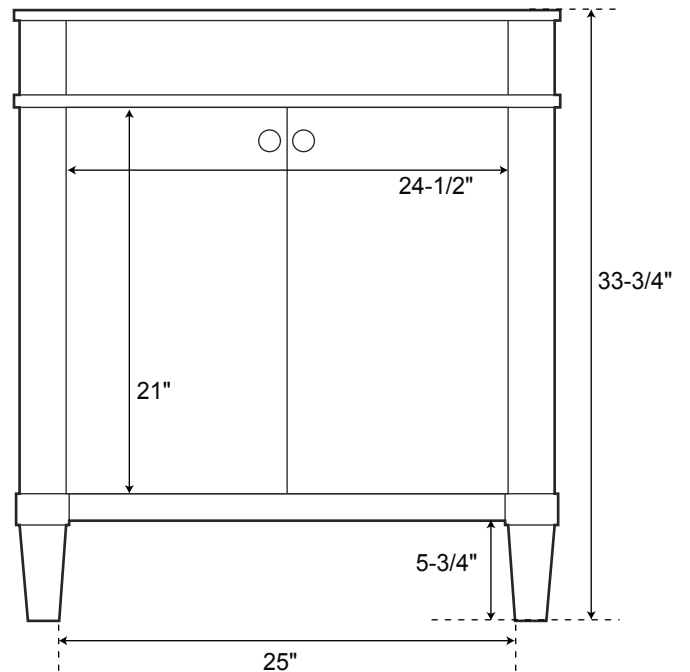

# SPECIFICATIONS

*Suggested Rough-In 16-1/2" - 25-1/2"*

## Vanity Cabinet

24" Overhead Interior

30" Overhead Interior

24" Front

30" Front