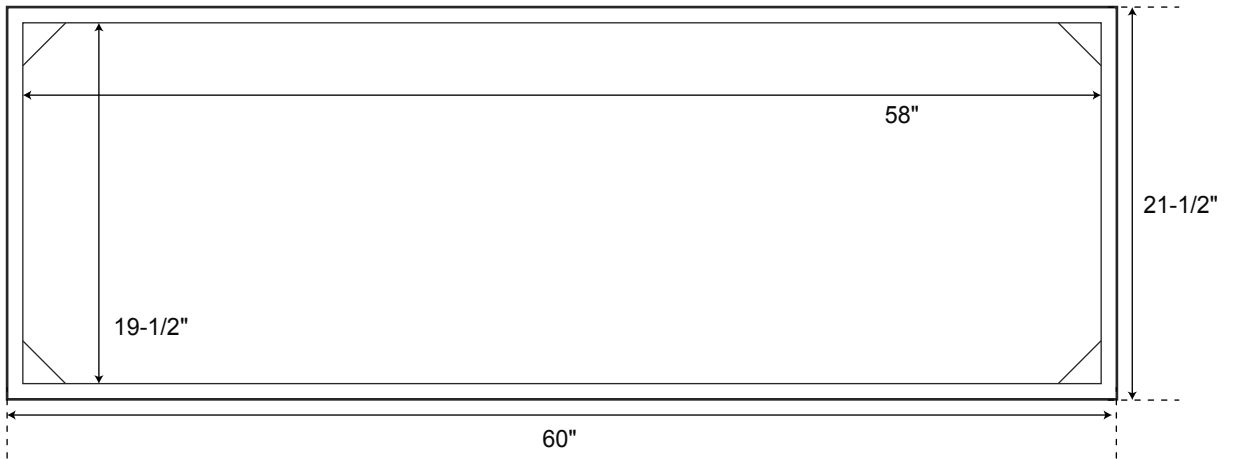

SPECIFICATIONS

Suggested Rough-In 16-1/2" - 25-1/2"

Marilla

Vanity Cabinet

60" Overhead Interior