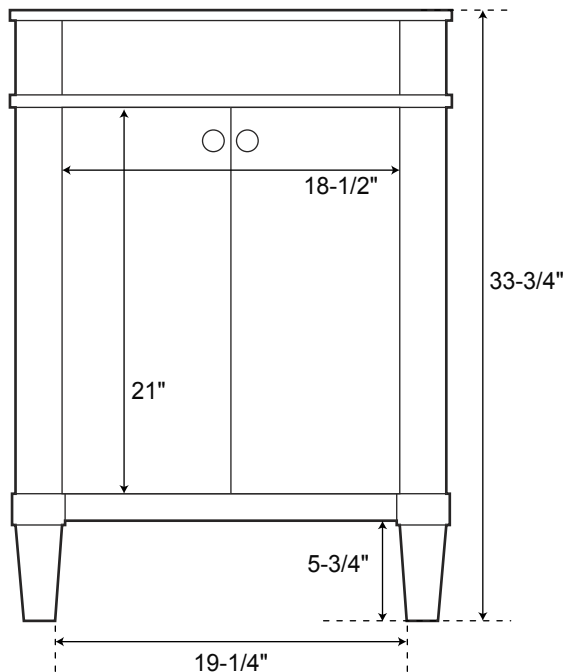

# SPECIFICATIONS

*Suggested Rough-In 16-1/2" - 25-1/2"*

## Vanity Cabinet

24" Overhead Interior

30" Overhead Interior

24" Front

30" Front

# SPECIFICATIONS

Suggested Rough-In 16-1/2" - 25-1/2"