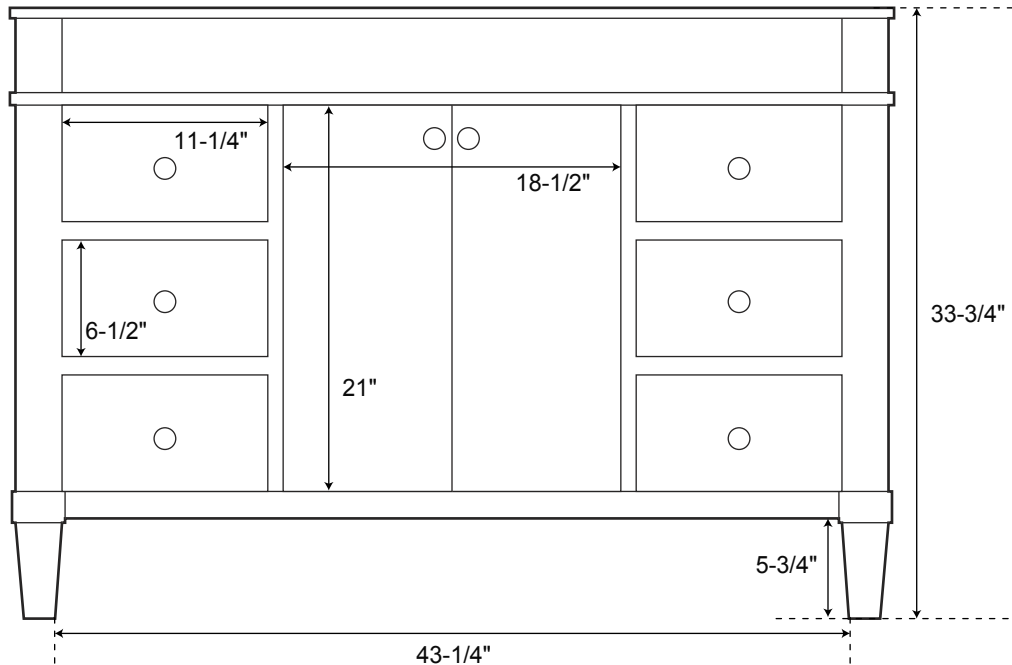

# SPECIFICATIONS

*Suggested Rough-In 16-1/2" - 25-1/2"*

# SPECIFICATIONS

Suggested Rough-In 16-1/2" - 25-1/2"

# Marilla

Vanity Cabinet

48" Overhead Interior

48" Front