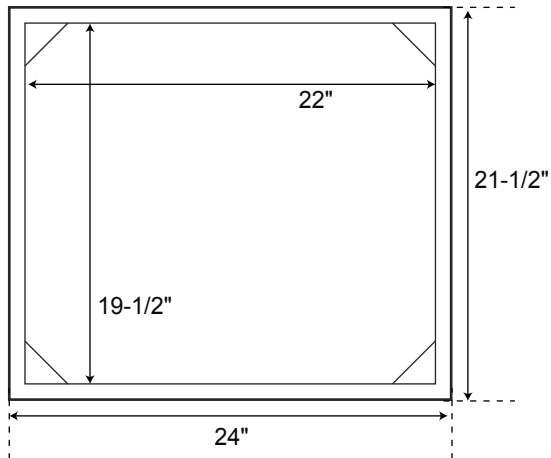

# SPECIFICATIONS

*Suggested Rough-In 16-1/2" - 25-1/2"*

## Vanity Cabinet

24" Overhead Interior

30" Overhead Interior

24" Front

30" Front

# SPECIFICATIONS

Suggested Rough-In 16-1/2" - 25-1/2"