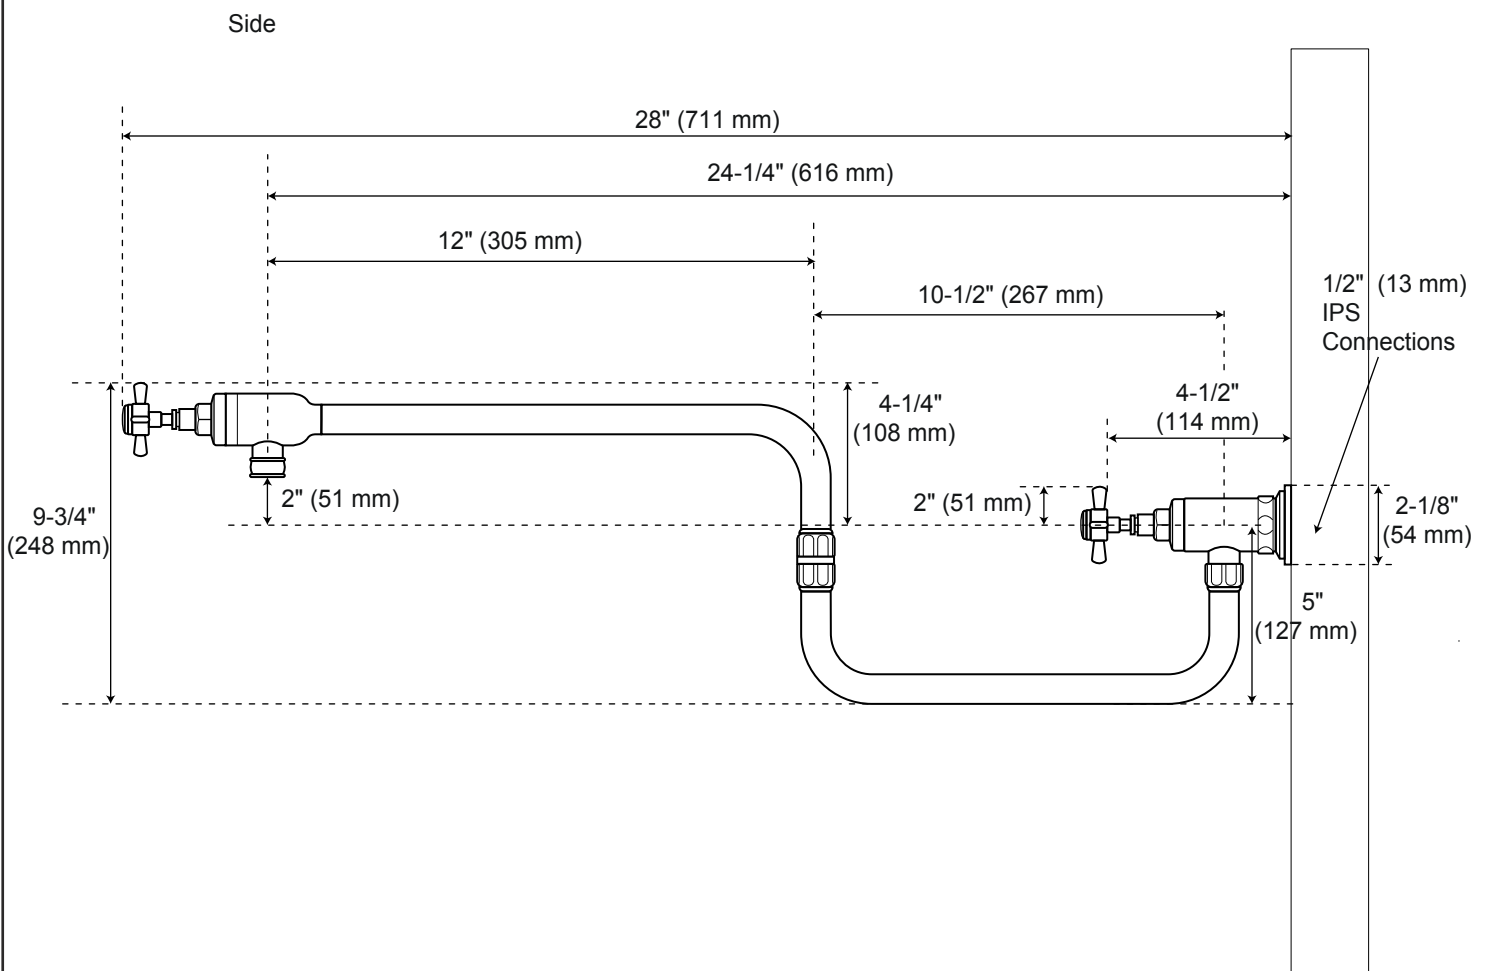

Norman

Retractable Wall-Mount
Pot Filler

All product dimensions are nominal.