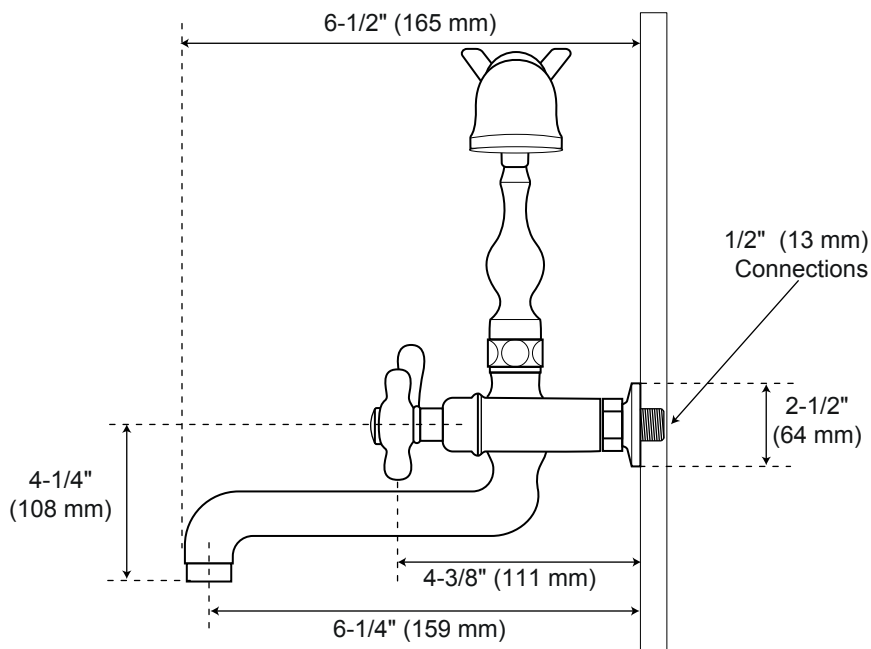

# Barlow

Wall-Mount Faucet, Hand Shower, Metal Cross Handles

Front

Side

All product dimensions are nominal.