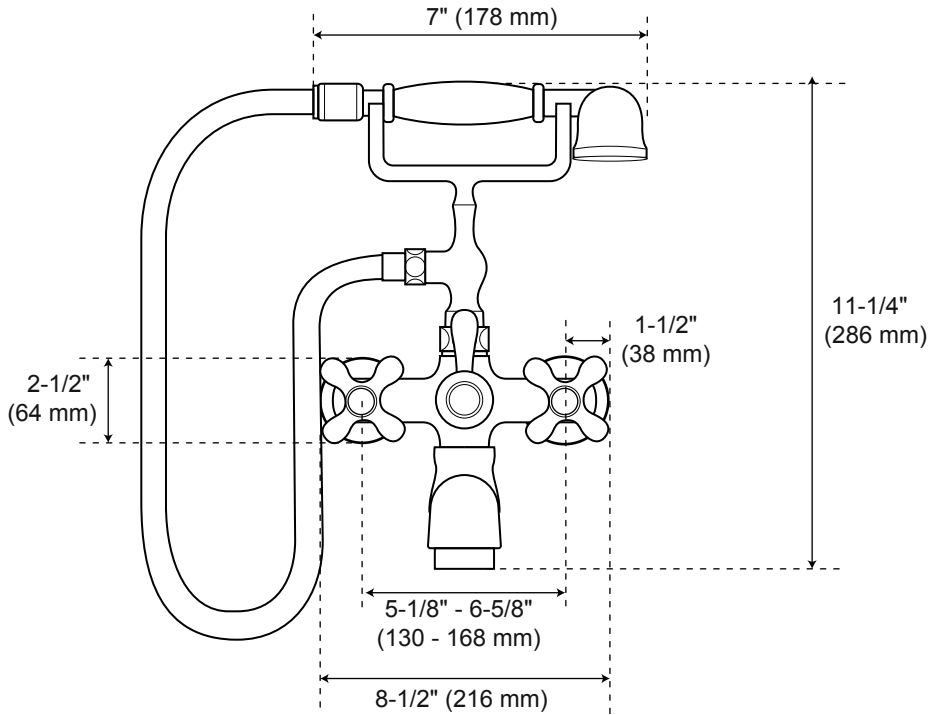

# Barlow

Wall-Mount Faucet, Hand Shower, Metal Cross Handles

Front

Side

All product dimensions are nominal.