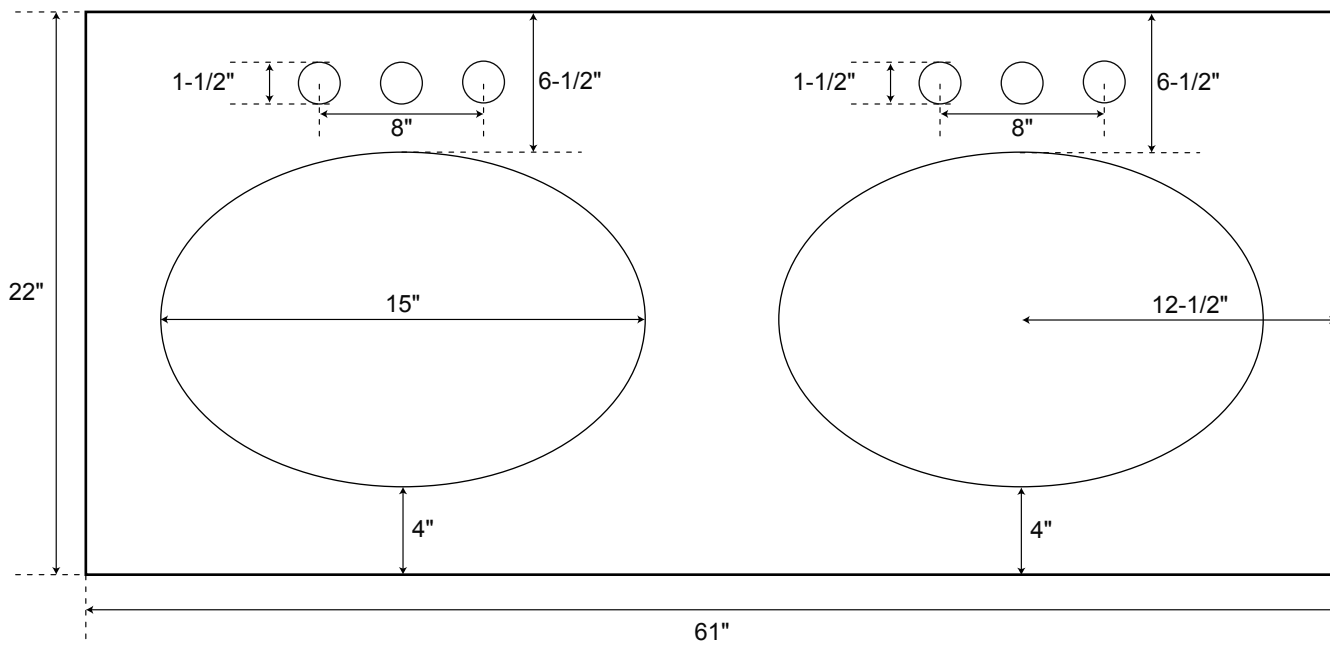

61" Stone

Vanity Top
with Undermount Sinks
Single Hole Drillings

Drain to drain measurements are 36" from centers.

* Measurements are approximate. It is recommended to have the product at the job site before finalizing plumbing.

61" Stone

Vanity Top
with Undermount Sinks
8" Widespread Drillings

Drain to drain measurements are 36" from centers.

* Measurements are approximate. It is recommended to have the product at the job site before finalizing plumbing.