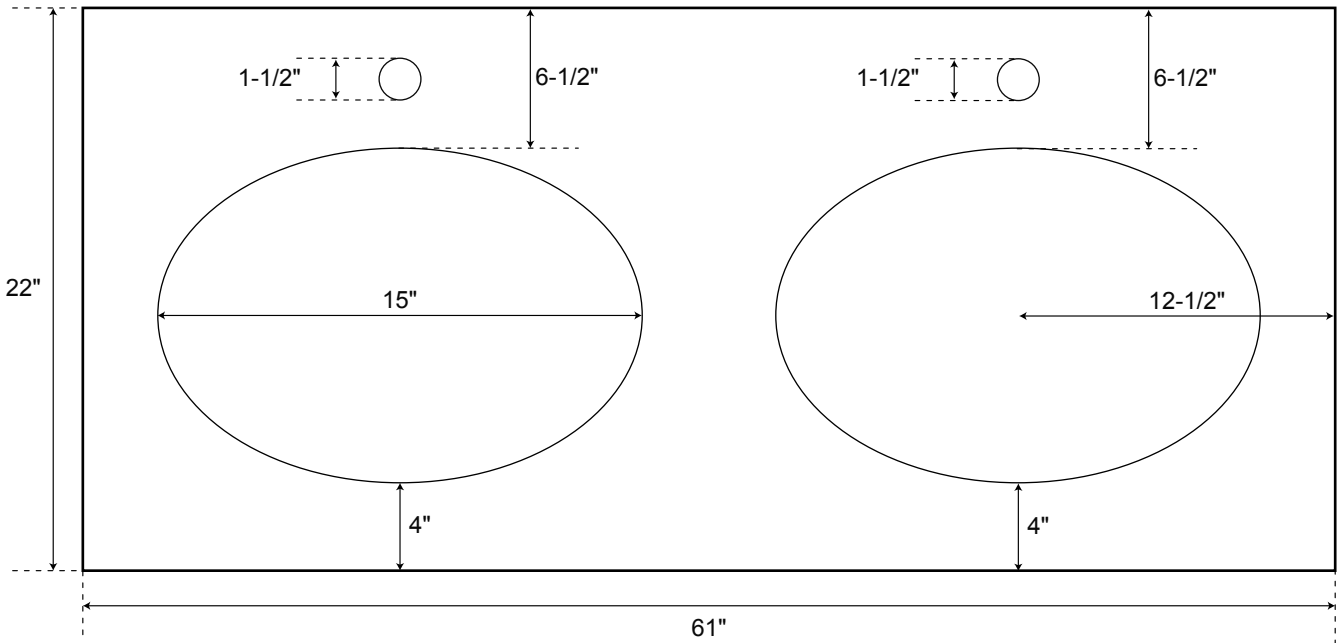

61" Stone

Vanity Top
with Undermount Sinks
Single Hole Drillings

Drain to drain measurements are 36" from centers.

* Measurements are approximate. It is recommended to have the product at the job site before finalizing plumbing.

61" Stone

Vanity Top
with Undermount Sinks
8" Widespread Drillings

Drain to drain measurements are 36" from centers.

* Measurements are approximate. It is recommended to have the product at the job site before finalizing plumbing.