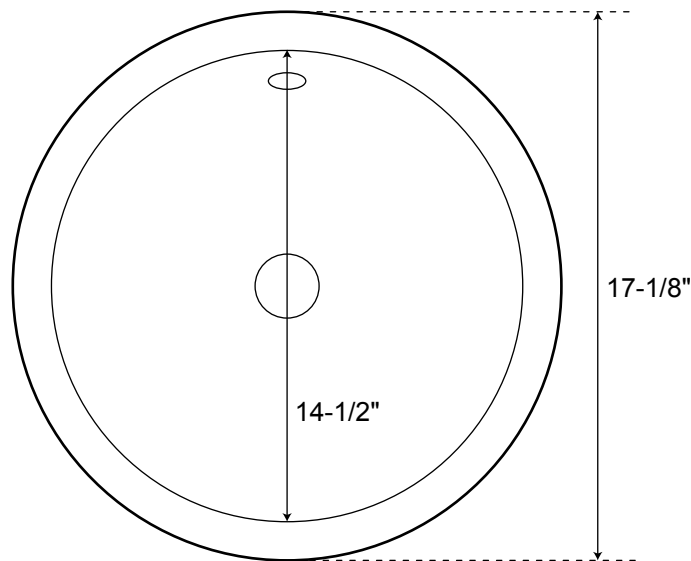

SPECIFICATIONS

Overall Dimensions	17-1/8" diameter x 6" H
Basin Dimensions	14-1/2" diameter
Above Counter Height	3-1/2"
Water Depth	2-3/8" to overflow
Drain Hole	1-1/2" diameter

Optional Porcelain Semi-Recessed Sink

All measurements are approximate

Top