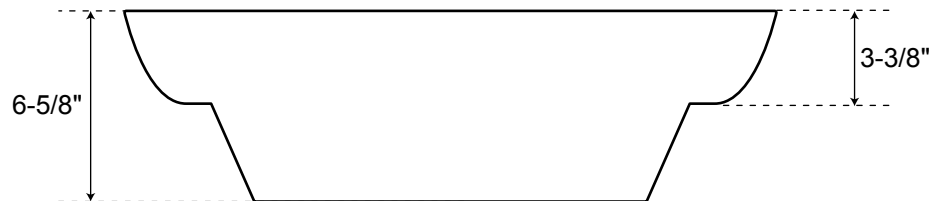

# 61" Stone

Vanity Top  
for Semi-Recessed Sinks  
Offset Single Hole Drillings

Drain to drain measurements are 30-1/2" from centers.

\* Measurements are approximate. It is recommended to have the product at the job site before finalizing plumbing.

## SPECIFICATIONS

Overall Dimensions	17" Diameter x 6-5/8" H
Interior Dimensions	14-3/4" Diameter
Above Counter Height	3-3/8"
Water Depth	6-1/4" to Rim
Drain Hole	1-1/2" Diameter
Faucet Deck	N/A
Faucet Configurations	None

## Optional Copper Semi-Recessed Sink

*All measurements are approximate.*

Top

Front

## SPECIFICATIONS

Overall Dimensions	17-1/8" diameter x 6" H
Basin Dimensions	14-1/2" diameter
Above Counter Height	3-1/2"
Water Depth	2-3/8" to overflow
Drain Hole	1-1/2" diameter