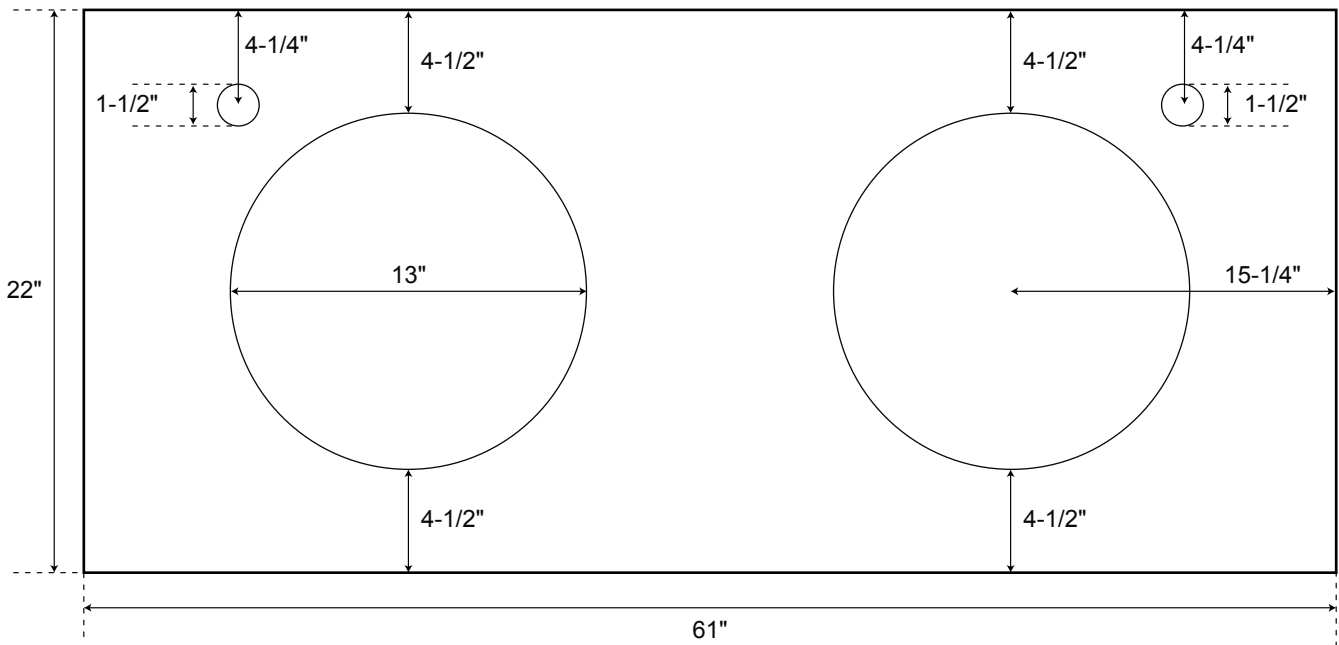

# 61" Stone

Vanity Top  
for Semi-Recessed Sinks  
Offset Single Hole Drillings

Drain to drain measurements are 30-1/2" from centers.

\* Measurements are approximate. It is recommended to have the product at the job site before finalizing plumbing.

## SPECIFICATIONS

Overall Dimensions	17" Diameter x 6-5/8" H
Interior Dimensions	14-3/4" Diameter
Above Counter Height	3-3/8"
Water Depth	6-1/4" to Rim
Drain Hole	1-1/2" Diameter
Faucet Deck	N/A
Faucet Configurations	None

## Optional Copper Semi-Recessed Sink

*All measurements are approximate.*

Top

Front

## SPECIFICATIONS

Overall Dimensions	17-1/8" diameter x 6" H
Basin Dimensions	14-1/2" diameter
Above Counter Height	3-1/2"
Water Depth	2-3/8" to overflow
Drain Hole	1-1/2" diameter