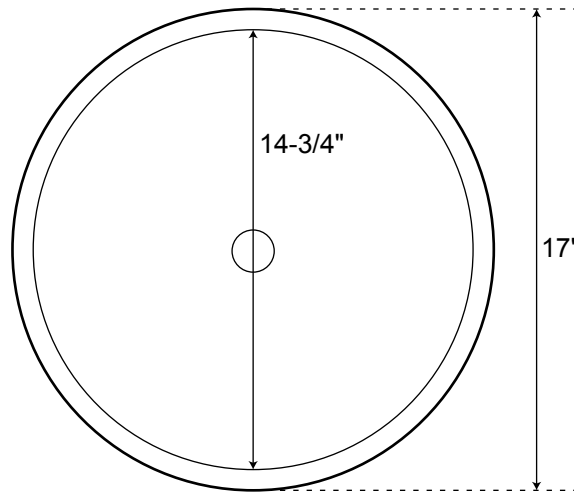

# 61" Stone

Vanity Top  
for Semi-Recessed Sinks  
Offset Single Hole Drillings

Drain to drain measurements are 30-1/2" from centers.

\* Measurements are approximate. It is recommended to have the product at the job site before finalizing plumbing.

## SPECIFICATIONS

Overall Dimensions	17" Diameter x 6-5/8" H
Interior Dimensions	14-3/4" Diameter
Above Counter Height	3-3/8"
Water Depth	6-1/4" to Rim
Drain Hole	1-1/2" Diameter
Faucet Deck	N/A
Faucet Configurations	None

## Optional Copper Semi-Recessed Sink

*All measurements are approximate.*

Top

Front

## SPECIFICATIONS

Overall Dimensions	17-1/8" diameter x 6" H
Basin Dimensions	14-1/2" diameter
Above Counter Height	3-1/2"
Water Depth	2-3/8" to overflow
Drain Hole	1-1/2" diameter