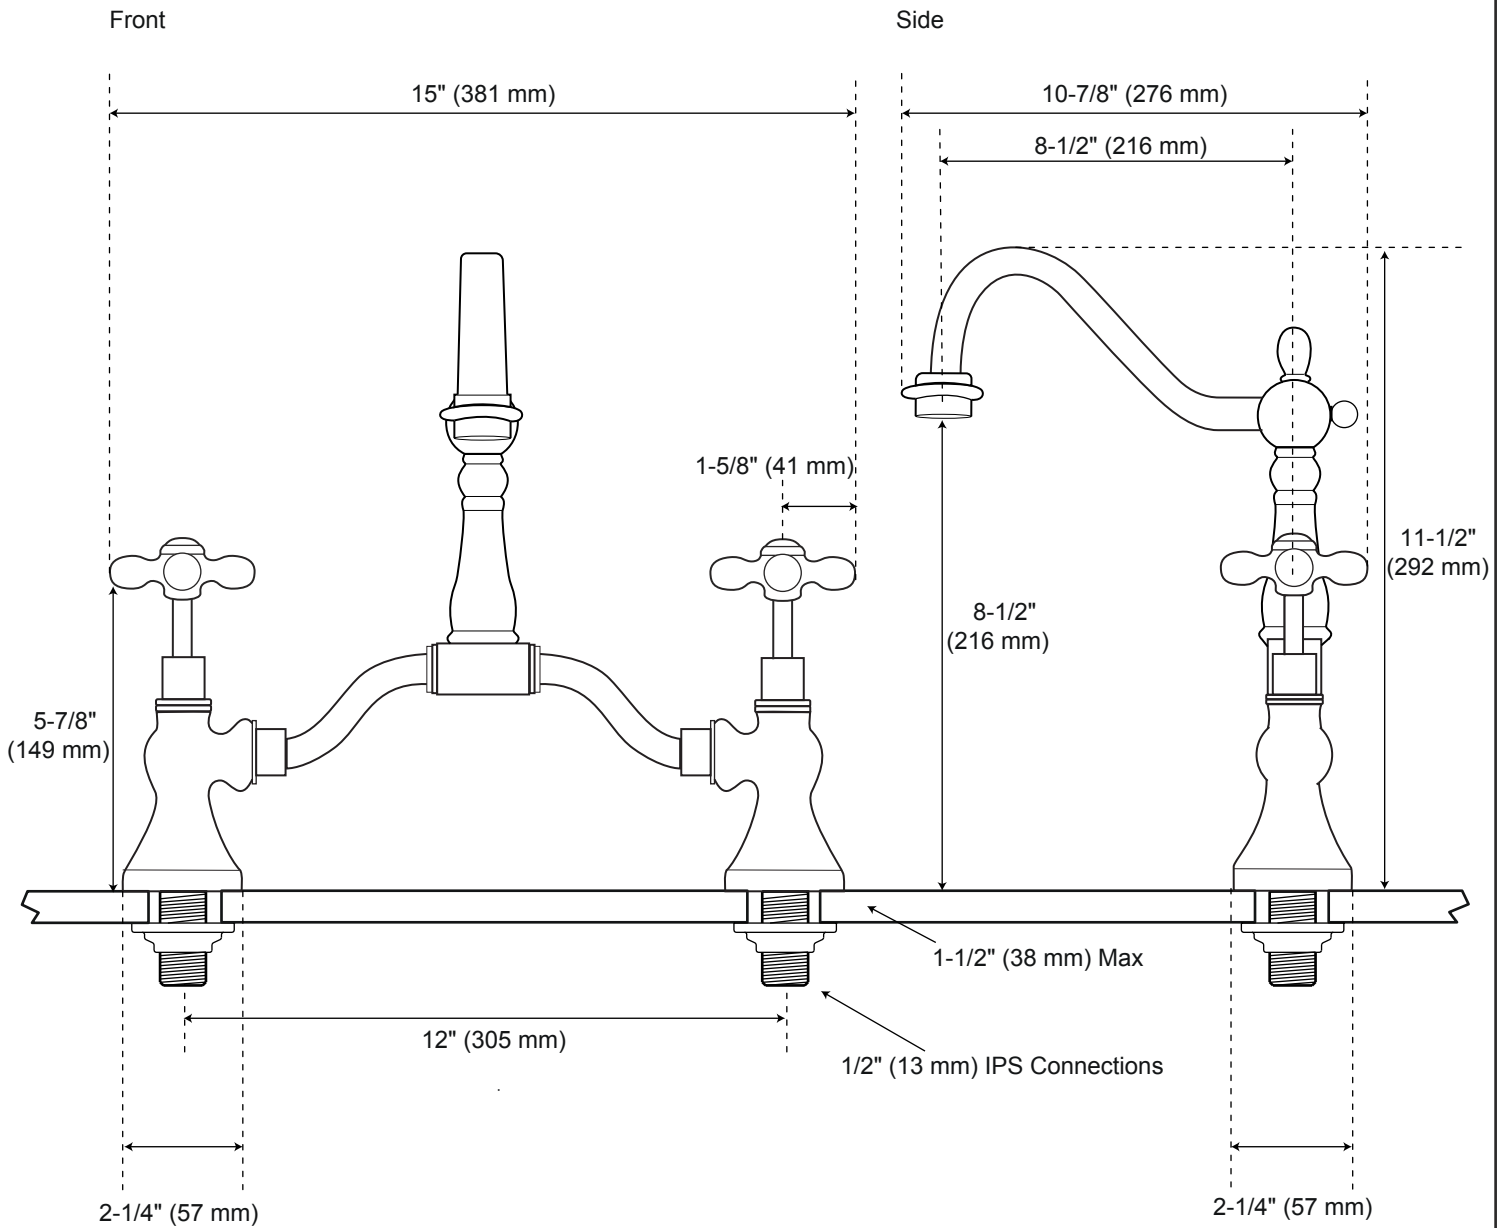

Elnora

Bridge Bathroom Faucet with Cross Hanles

All product dimensions are nominal.