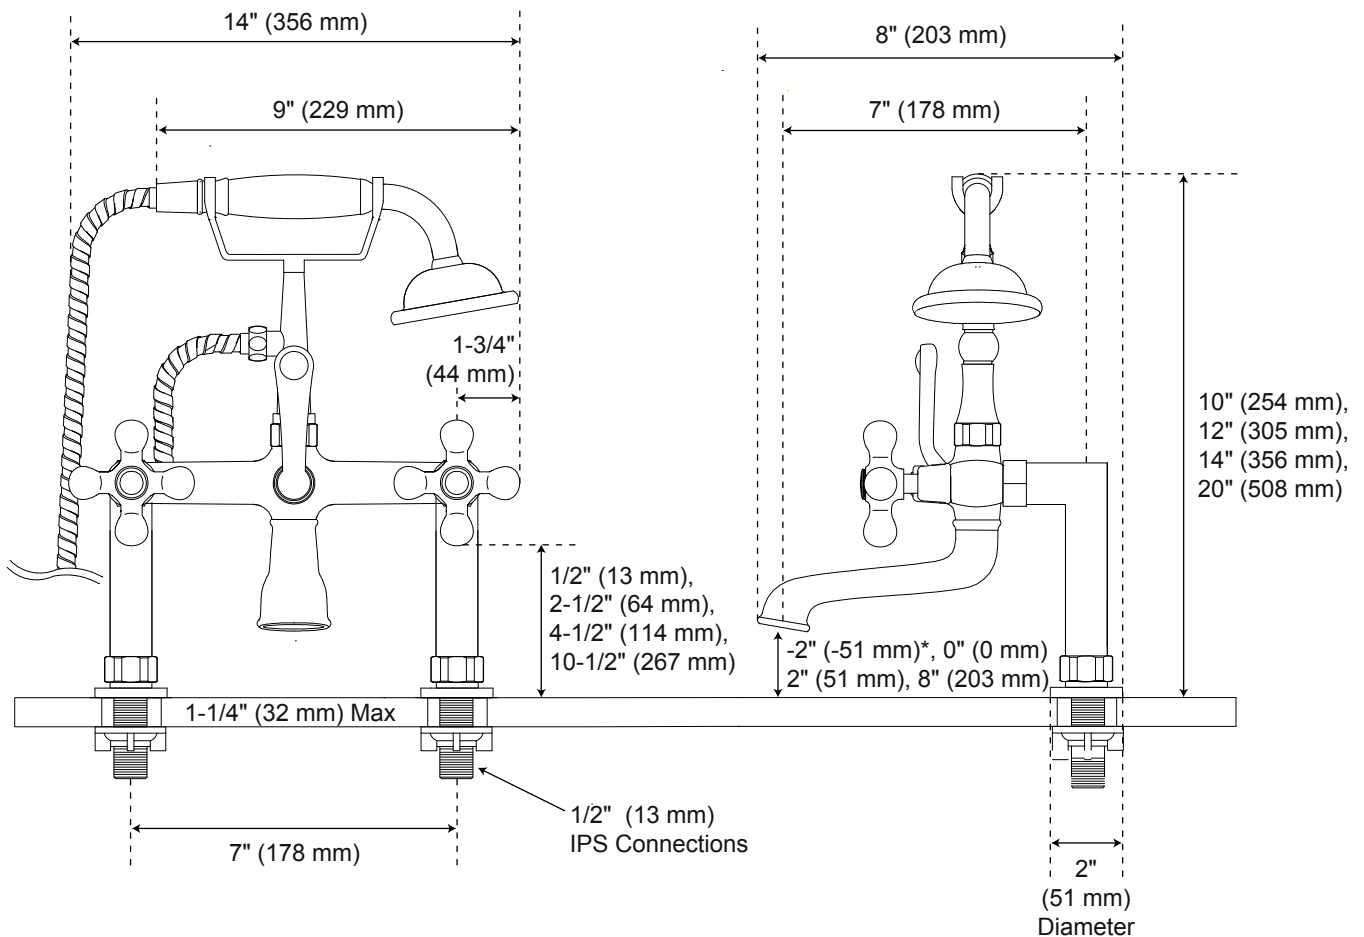

Tall Deck-Mount Telephone

1/2" IPS Connections

Tub Faucet & Hand Shower - Cross Handles

Front

Side

*Faucet spout extends below deck when installed with 2" couplers.
All product dimensions are nominal.