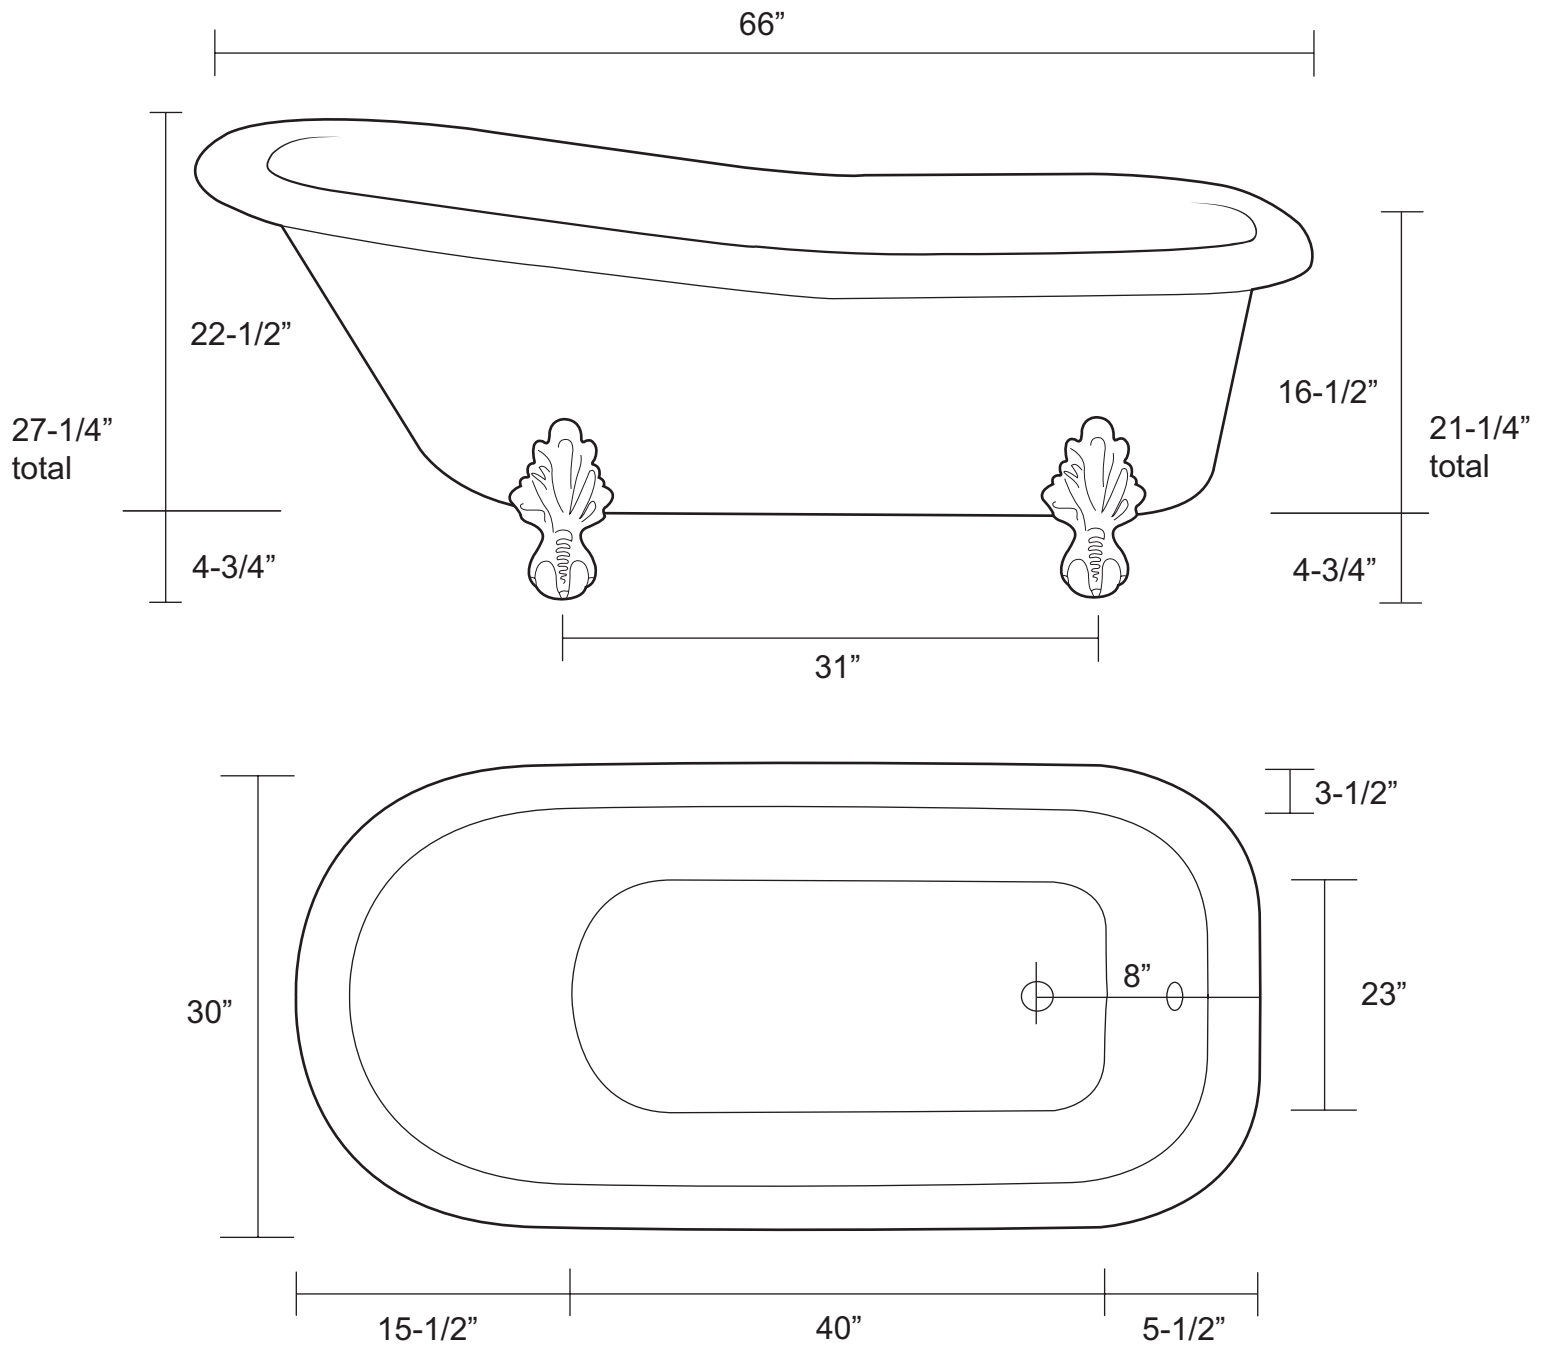

66" Acrylic Imperial Slipper Tub

Tub Dimensions: 66" L x 30" W x 21-1/4" - 27-1/4" H

5 year manufacturer's warranty.

Tub water capacity: 55 gallons

Tub Weight Uncrated: 140 lbs.

Tub is 16-1/2" deep at drain.

Overflow hole diameter is 2-1/4"

Water depth to overflow is 12" H for continuous rolled rim tubs, and 14" H for tubs with rim holes.

All measurements are approximate. Measurements may vary +/- 1/2".