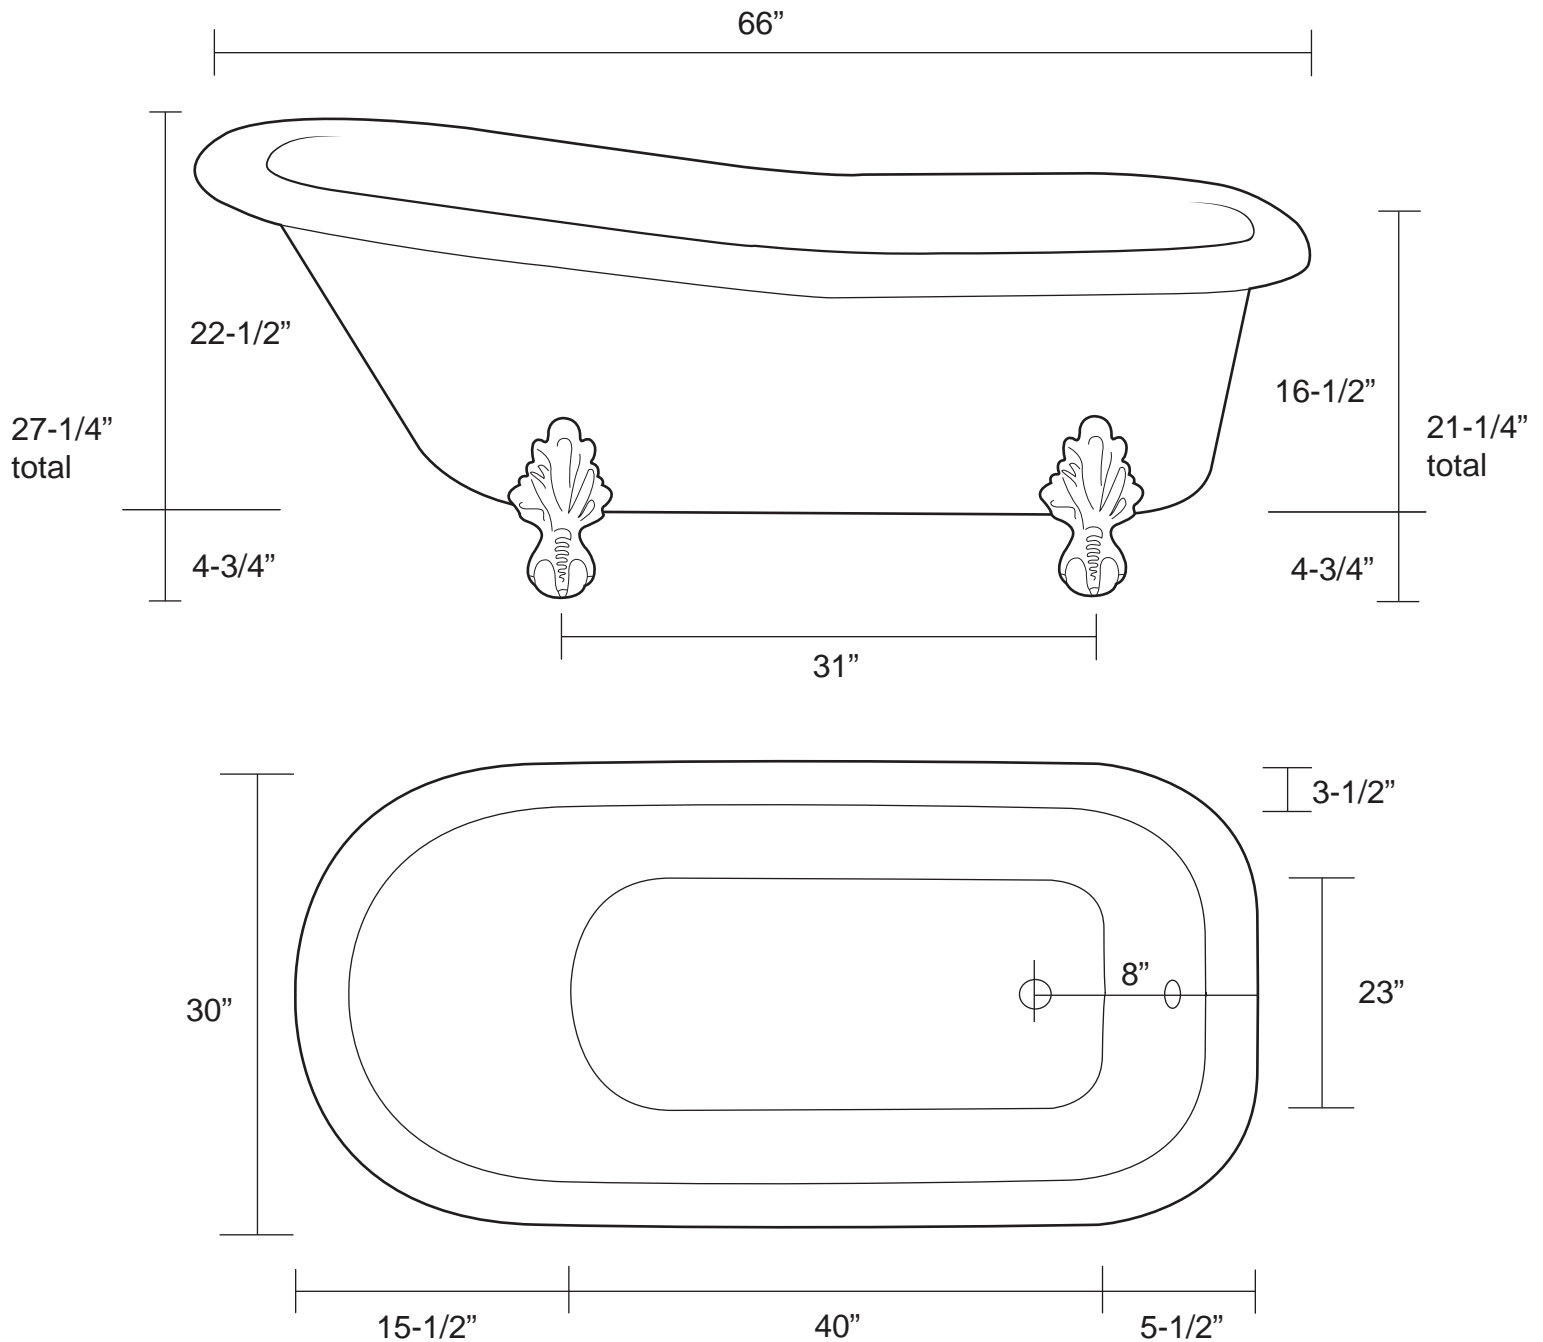

66" Acrylic Imperial Slipper Tub

Tub Dimensions: 66" L x 30" W x 21-1/4" - 27-1/4" H

Tub water capacity: 55 gallons

Tub Weight Uncrated: 140 lbs.

Tub is 16-1/2" deep at drain.

Overflow hole diameter is 2-1/4"

Water depth to overflow is 12" H for continuous rolled rim tubs, and 14" H for tubs with rim holes.

All measurements are approximate. Measurements may vary +/- 1/2".