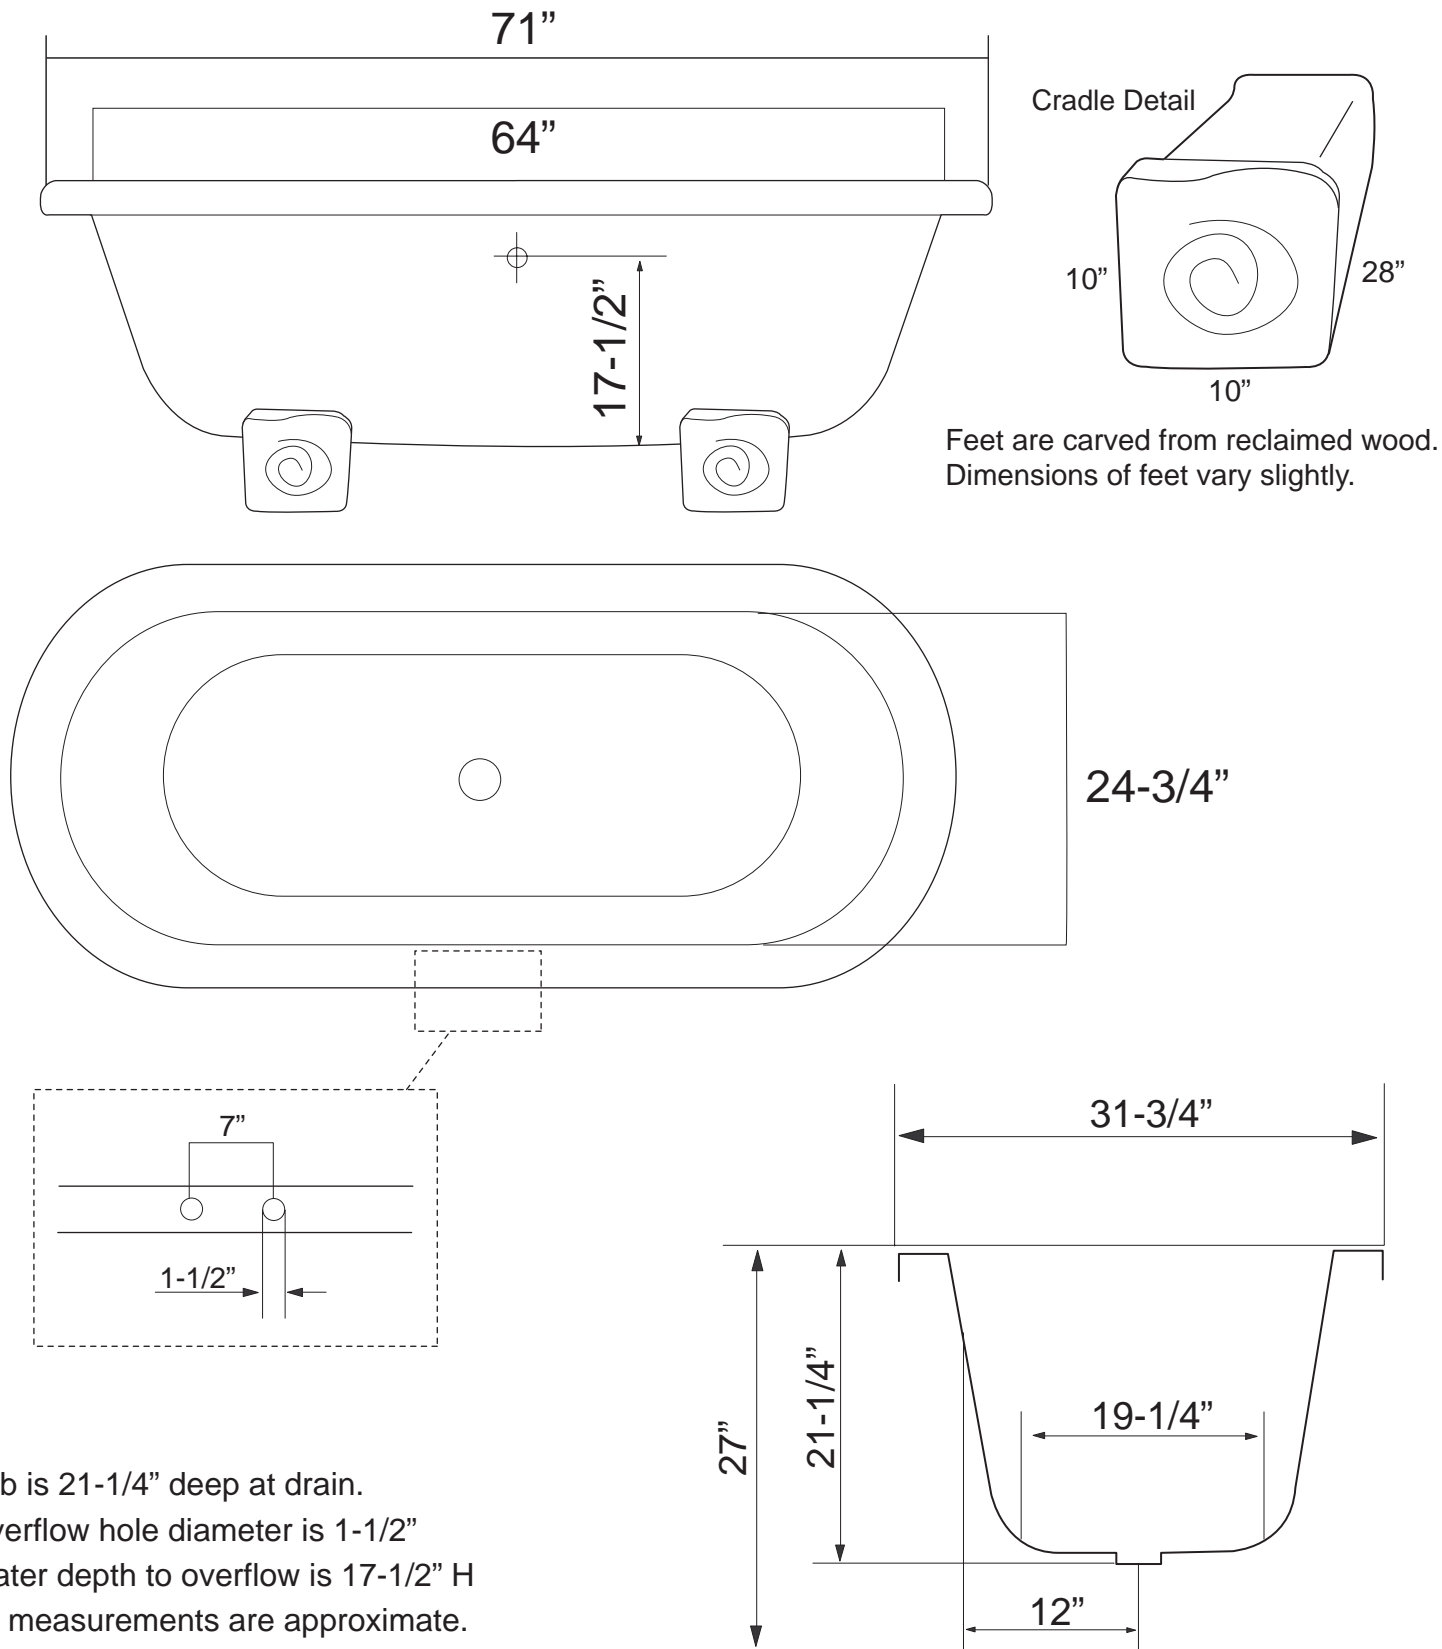

Rocky Mountain Soaking Tub

Tub Dimensions: 71" L x 31-3/4" W x 27" H

Tub Weight Uncrated: 350 lbs. Tub Weight Crated: 580 lbs

Feet are carved from reclaimed wood. Dimensions of feet vary slightly.

Tub is 21-1/4" deep at drain.
Overflow hole diameter is 1-1/2"
Water depth to overflow is 17-1/2" H
All measurements are approximate.