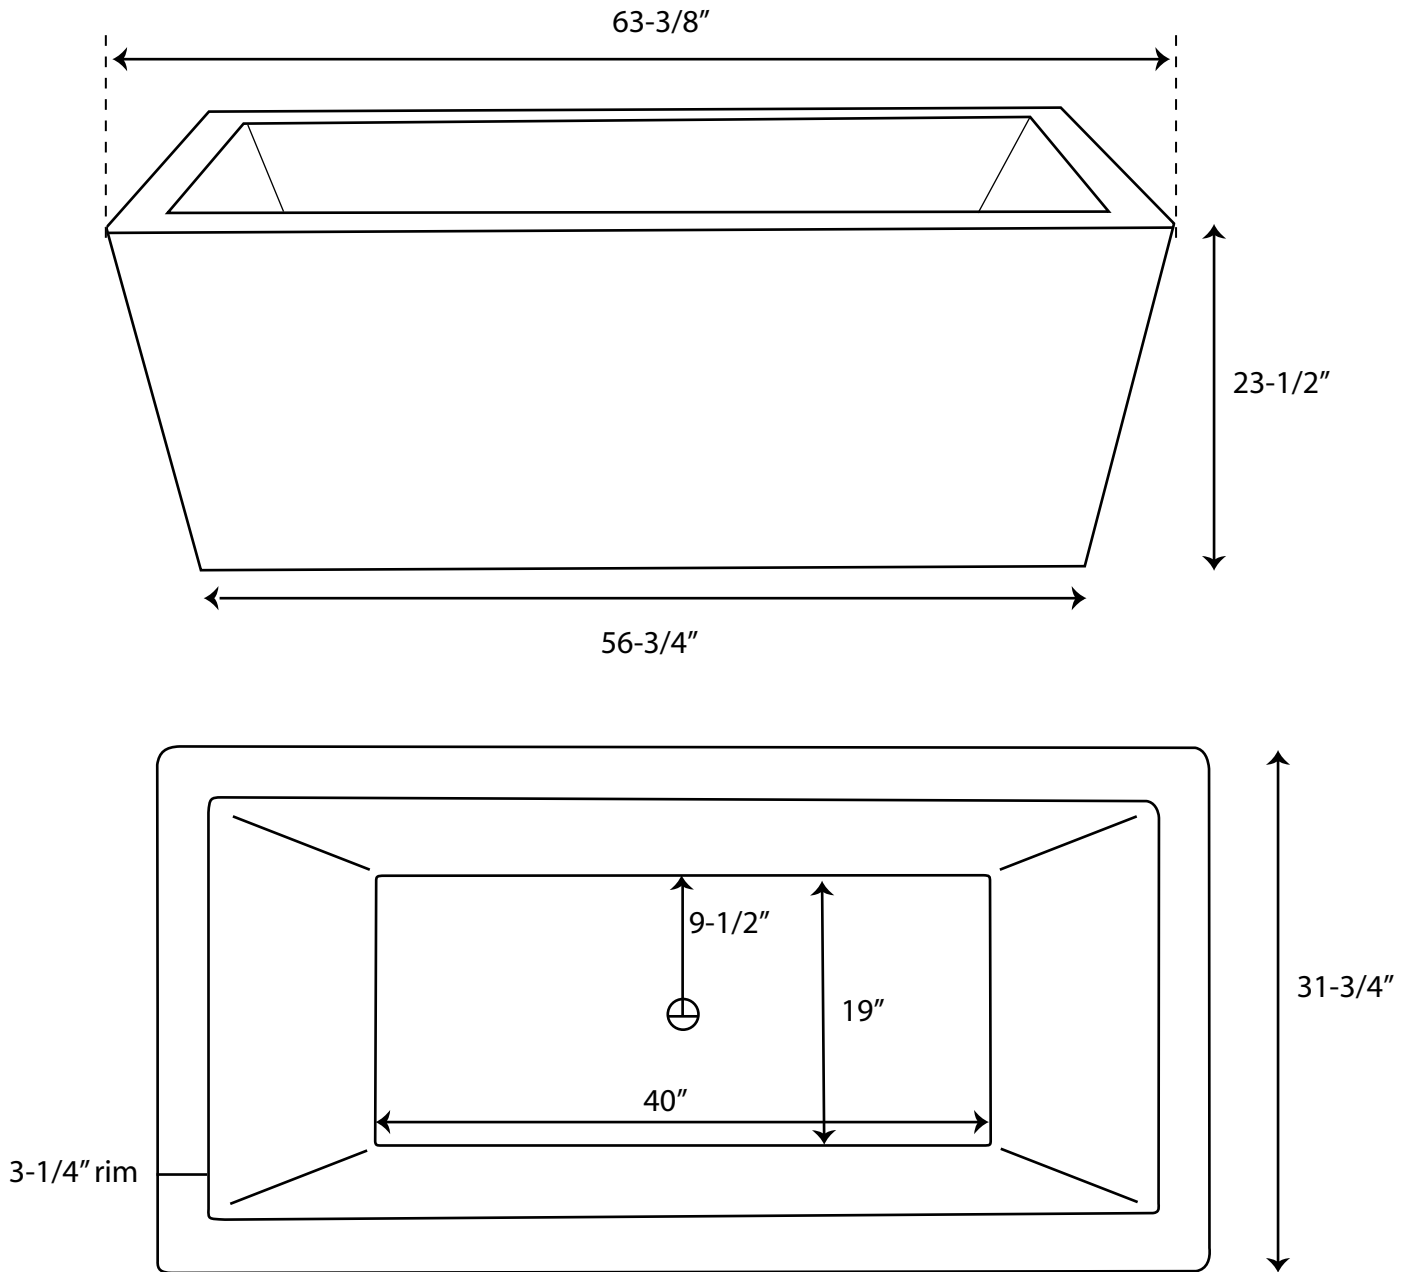

Modello Rectangular Acrylic Tub

Tub Dimensions: 63-3/8" L x 31-3/4" W x 23-1/2" H

Tub Water Capacity: 91 gallons (to top of tub)

Tub Weight Uncrated: 126 lbs. Tub Weight Crated: 350 lbs.

Tub is 18" deep at drain.

Tub has no overflow.

All measurements are approximate.

Measurements may vary +/- 1/2"