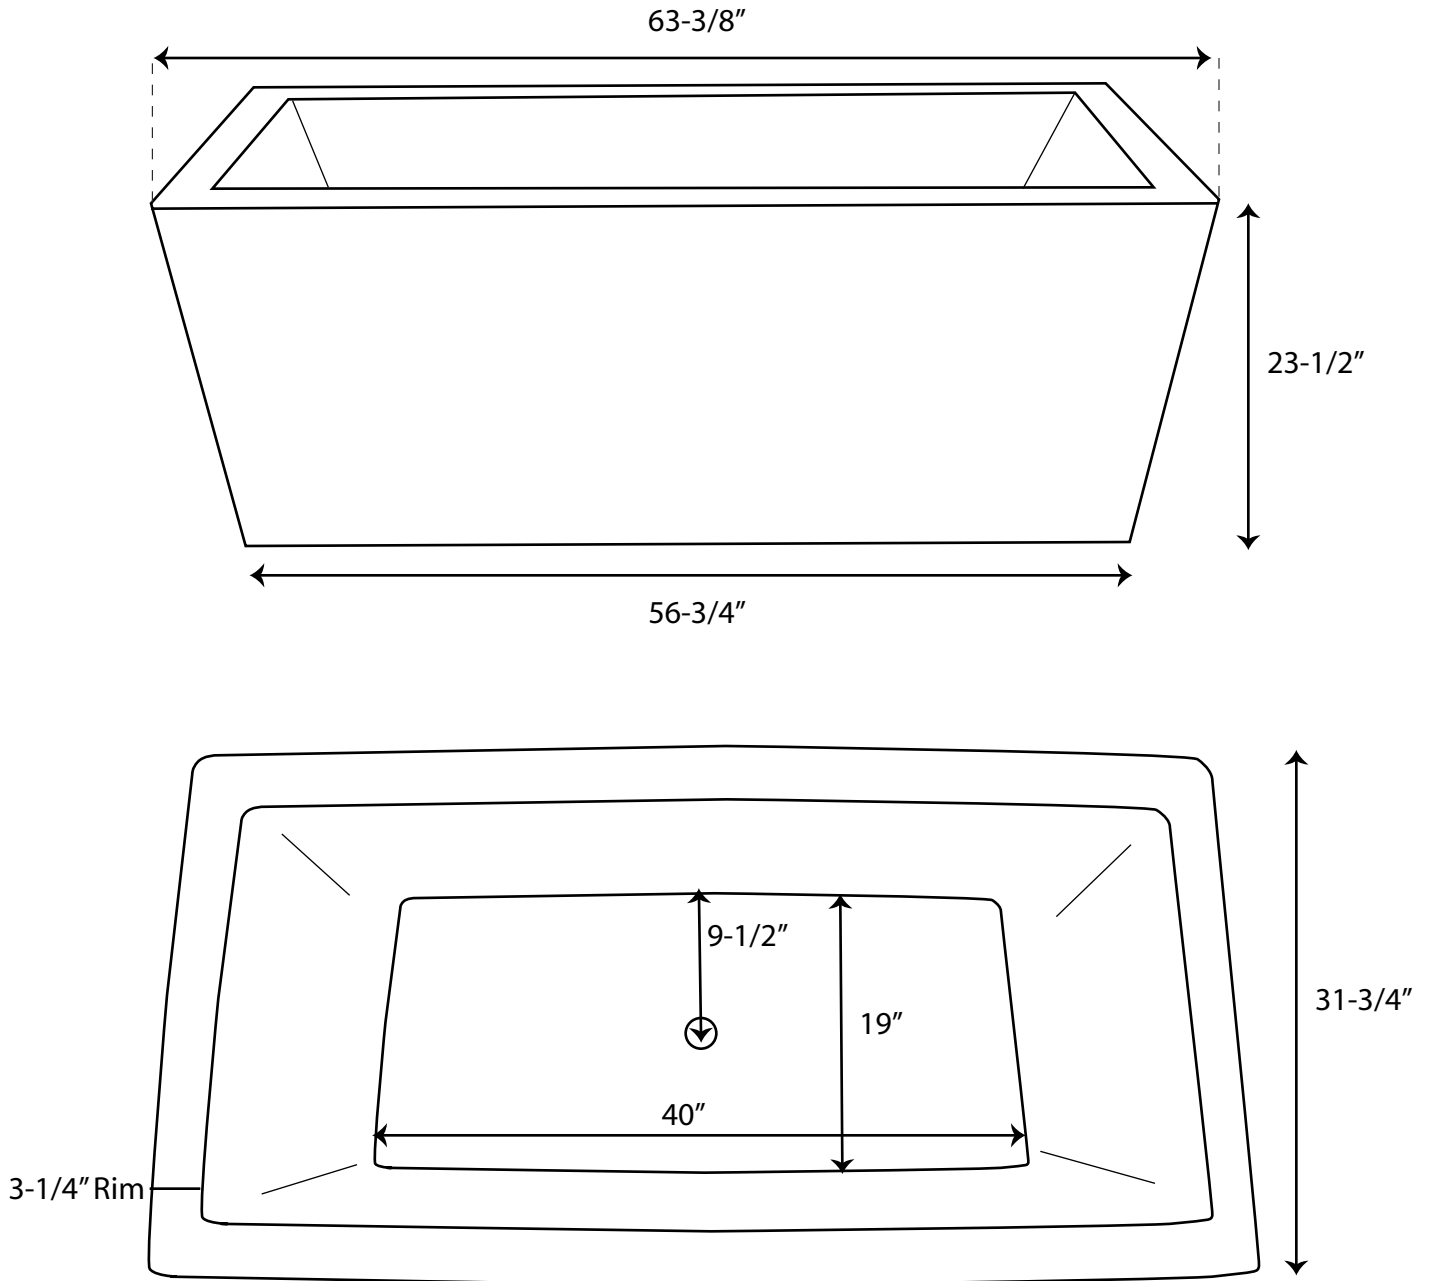

Modello Rectangular Acrylic Tub

Tub Dimensions: 63-3/8" L x 31-3/4" W x 23-1/2" H

Tub Water Capacity: 91 gallons (to top of tub)

Tub Weight Uncrated: 126 lbs. Tub Weight Crated: 226 lbs

Tub is 18" deep at drain.

Tub has no overflow.

All measurements are approximate. Measurements may vary +/- 1/2".