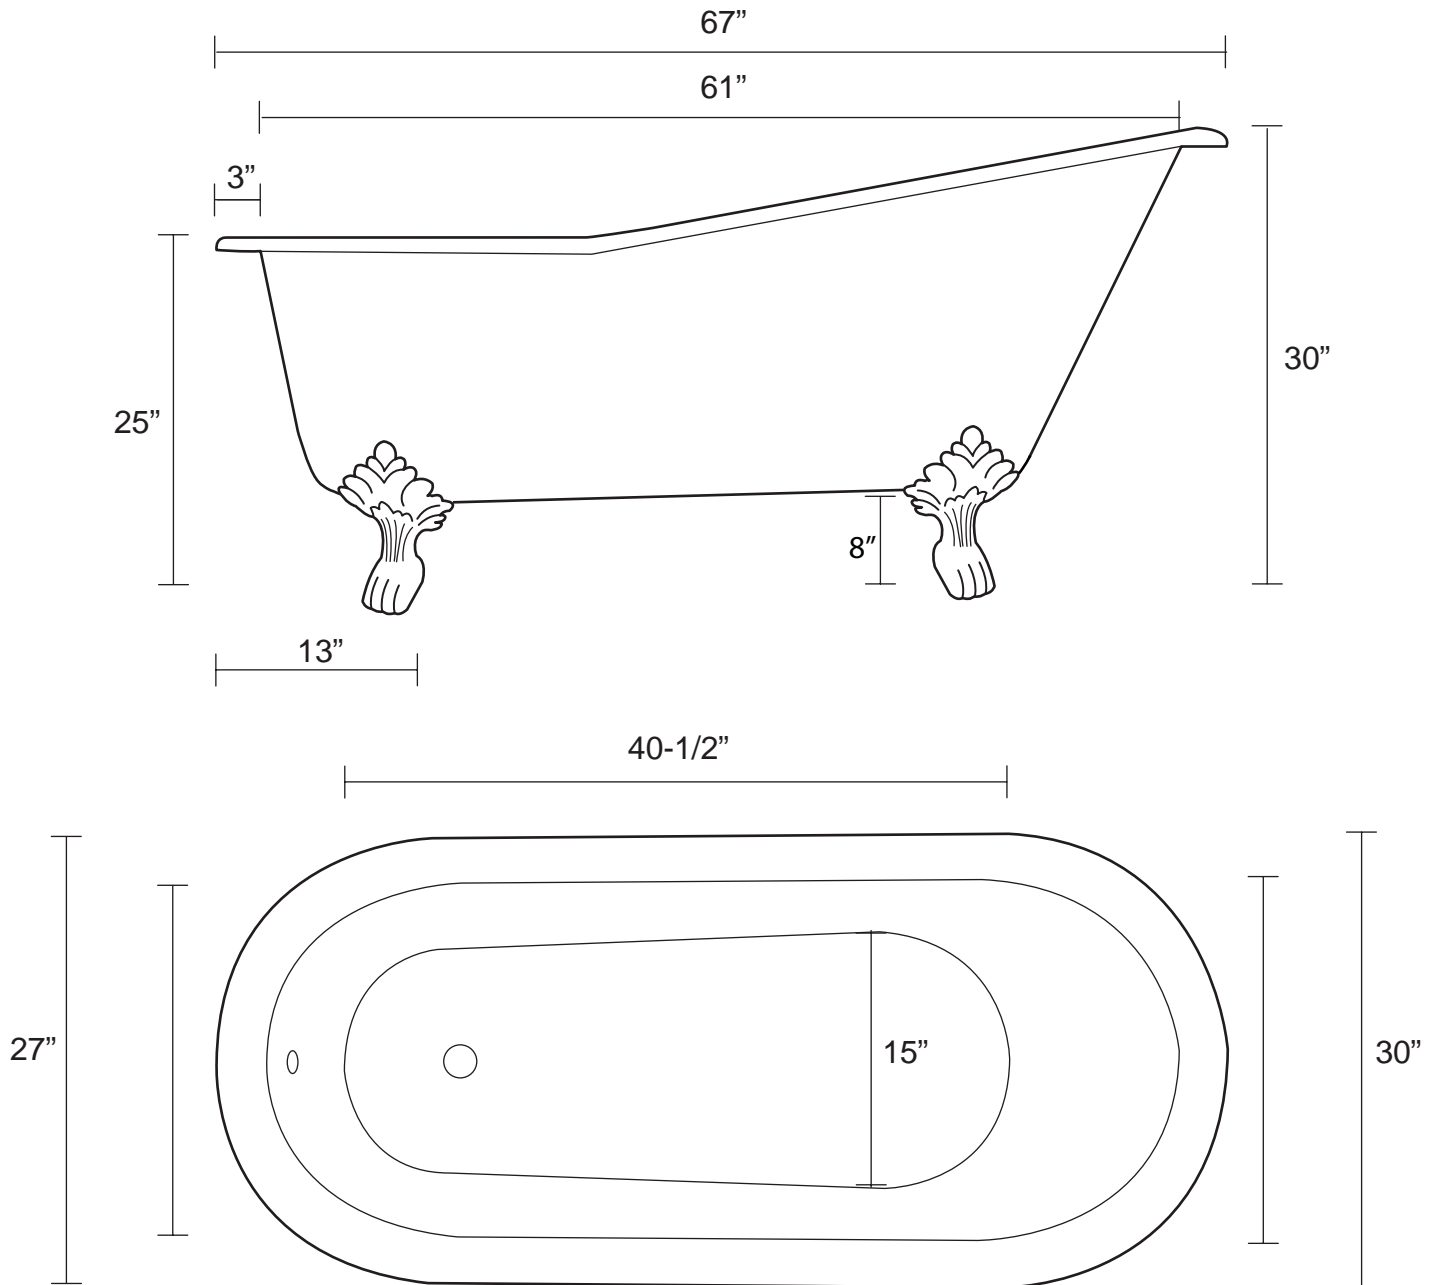

67" Manhattan Cast Iron Slipper on Lion Paw Feet

Tub Dimensions: 67" L x 30" W x 25-30" H

Tub Water Capacity: 57 Gallons

Tub Weight Uncrated: 300 lbs. Tub Weight Crated: 410 lbs.

Tub is 17" deep at drain.

Overflow hole diameter is 1-1/2".

Water depth to overflow is 15-1/2" H.

All measurements are approximate. Measurements may vary +/- 1/2".