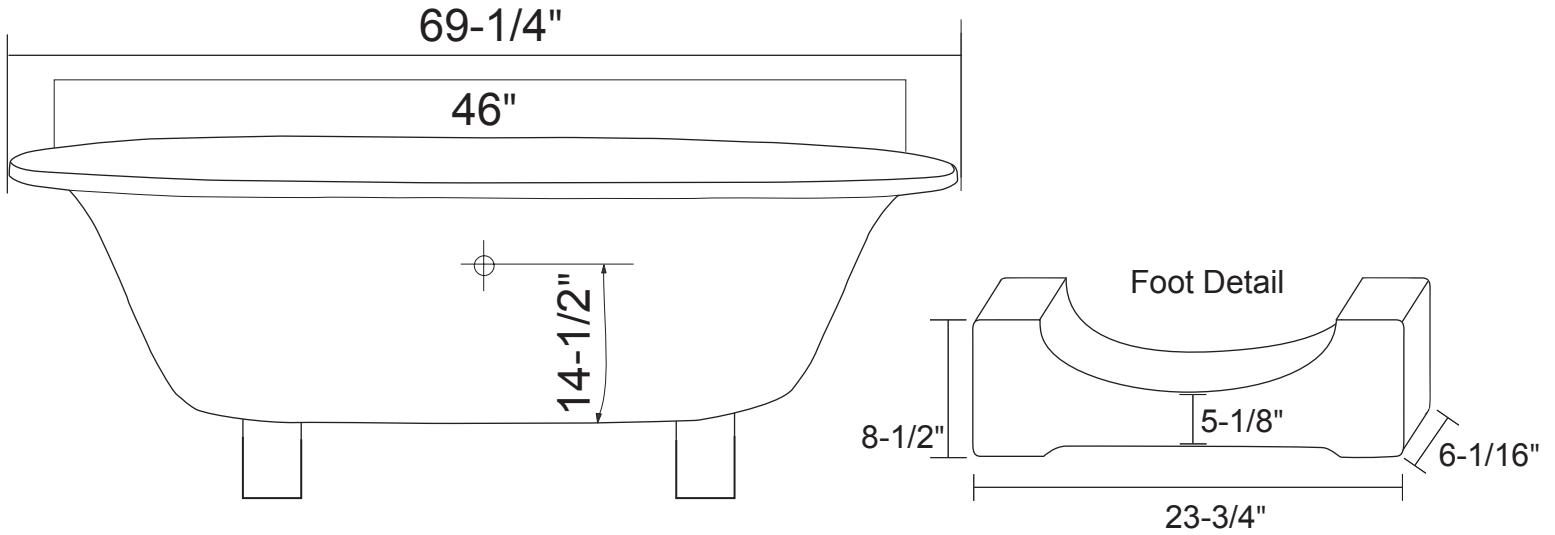

Lyra Tub on Wood Block Feet

Tub Dimensions: 69-1/4" L x 30-7/8" W x 24-1/2" H

Tub Weight Uncrated: 286 lbs. Tub Weight Crated: 466 lbs

Feet Dimensions: 23-3/4" L x 6-1/16" W x 8-1/2" H

Tub is 19" deep at drain.

Overflow hole diameter is 1-1/2"

Water depth to overflow is 14-1/2" H

All measurements are approximate.