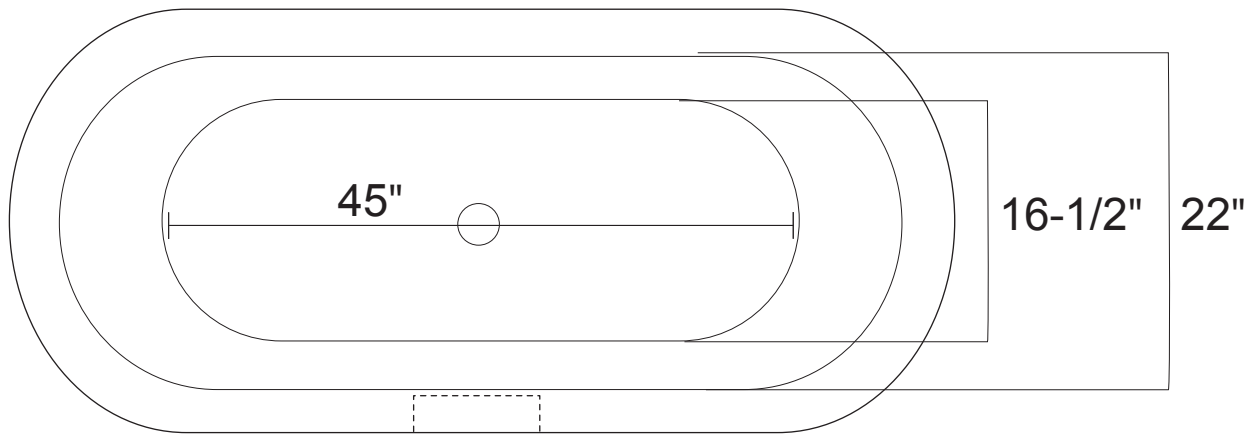

Lyra Tub on Wood Block Feet

Tub Dimensions: 69-1/4" L x 30-7/8" W x 24-1/2" H

Tub Weight Uncrated: 286 lbs. Tub Weight Crated: 466 lbs

Feet Dimensions: 23-3/4" L x 6-1/16" W x 8-1/2" H

Tub is 19" deep at drain.

Overflow hole diameter is 1-1/2"

Water depth to overflow is 14-1/2" H

All measurements are approximate.