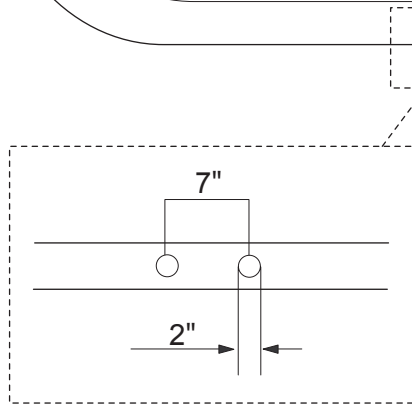

Lyra Tub on Wood Block Feet

Tub Dimensions: 69-1/4" L x 30-7/8" W x 24-1/2" H

Tub Weight Uncrated: 286 lbs. Tub Weight Crated: 466 lbs

Feet Dimensions: 23-3/4" L x 6-1/16" W x 8-1/2" H

Tub is 19" deep at drain.

Overflow hole diameter is 1-1/2"

Water depth to overflow is 14-1/2" H

All measurements are approximate.