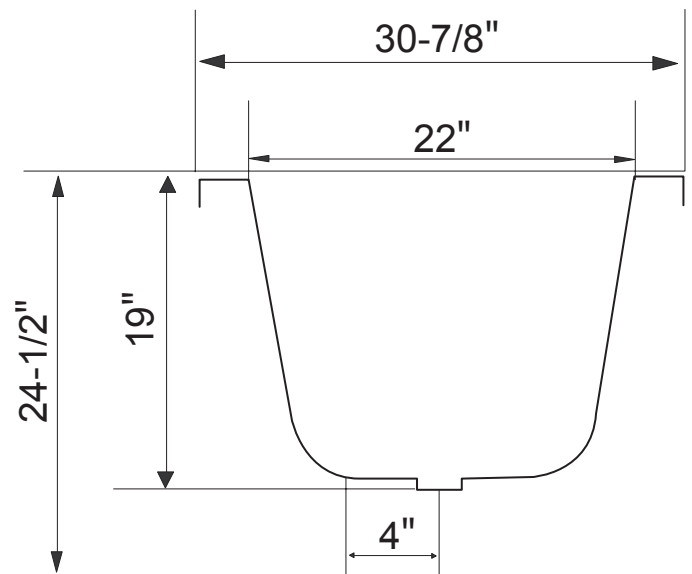

Lyra Tub on Wood Block Feet

Tub Dimensions: 69-1/4" L x 30-7/8" W x 24-1/2" H

Tub Weight Uncrated: 286 lbs. Tub Weight Crated: 466 lbs

Feet Dimensions: 23-3/4" L x 6-1/16" W x 8-1/2" H

Tub is 19" deep at drain.

Overflow hole diameter is 1-1/2"

Water depth to overflow is 14-1/2" H

All measurements are approximate.