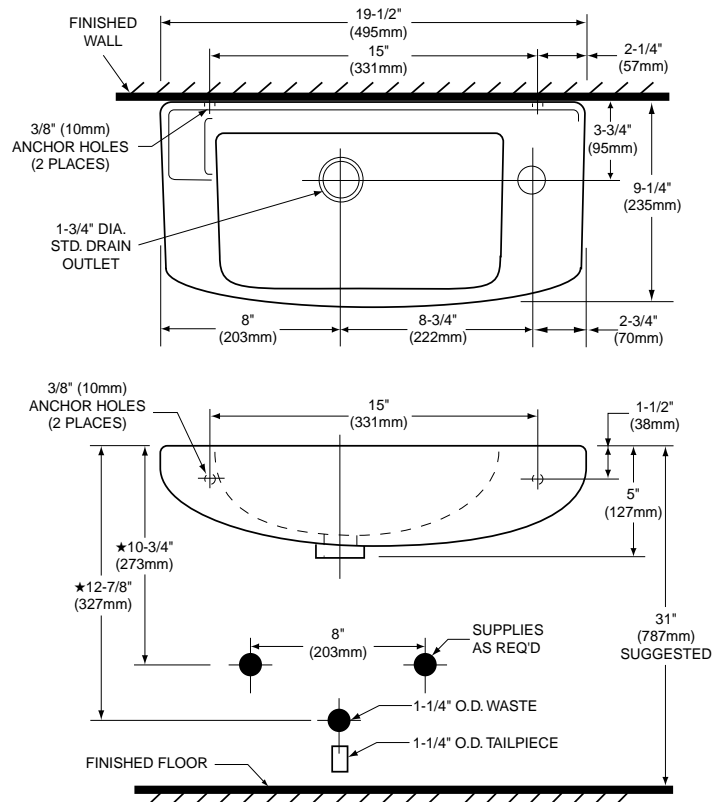

**ELFE WALL-MOUNTED HAND BASIN,  
MODEL 25011**

- Space-saving contemporary design
- Vitreous china construction
- Available in white only
- Art design availability
- Faucet ledge
- Soap recess
- Supplied with strainer-type drain assembly
- Center hole (1-3/8" dia.) only

**Nominal Overall Dimensions:**  
19-1/2" x 9-1/4" (495 x 235mm)

**Bowl Inside Dimensions:**  
12-1/2" (318mm) wide  
7" (178mm) front to back  
4-3/8" (111mm) depth

**Fixture Dimensions** conform to ANSI Standard  
A112.19.2M

**To Be Specified**

- Color:
- Art Design:
- Faucet:
- Faucet Finish:
- Supplies:
- 1-1/4" Trap:
- Nipple:

**NOTES:**

★ DIMENSIONS SHOWN FOR LOCATION OF SUPPLIES AND "P" TRAP ARE SUGGESTED. PROVIDE SUITABLE REINFORCEMENT FOR ALL WALL SUPPORTS. WALL ANCHORS AND MOUNTING FEATURES TO BE FURNISHED BY OTHERS. FITTINGS NOT INCLUDED AND MUST BE ORDERED SEPARATELY. IMPORTANT: Dimensions of fixtures are nominal and may vary within the range of tolerances established by ANSI Standard A112.19.2M. These measurements are subject to change or cancellation. No responsibility is assumed for use of superseded or voided pages.