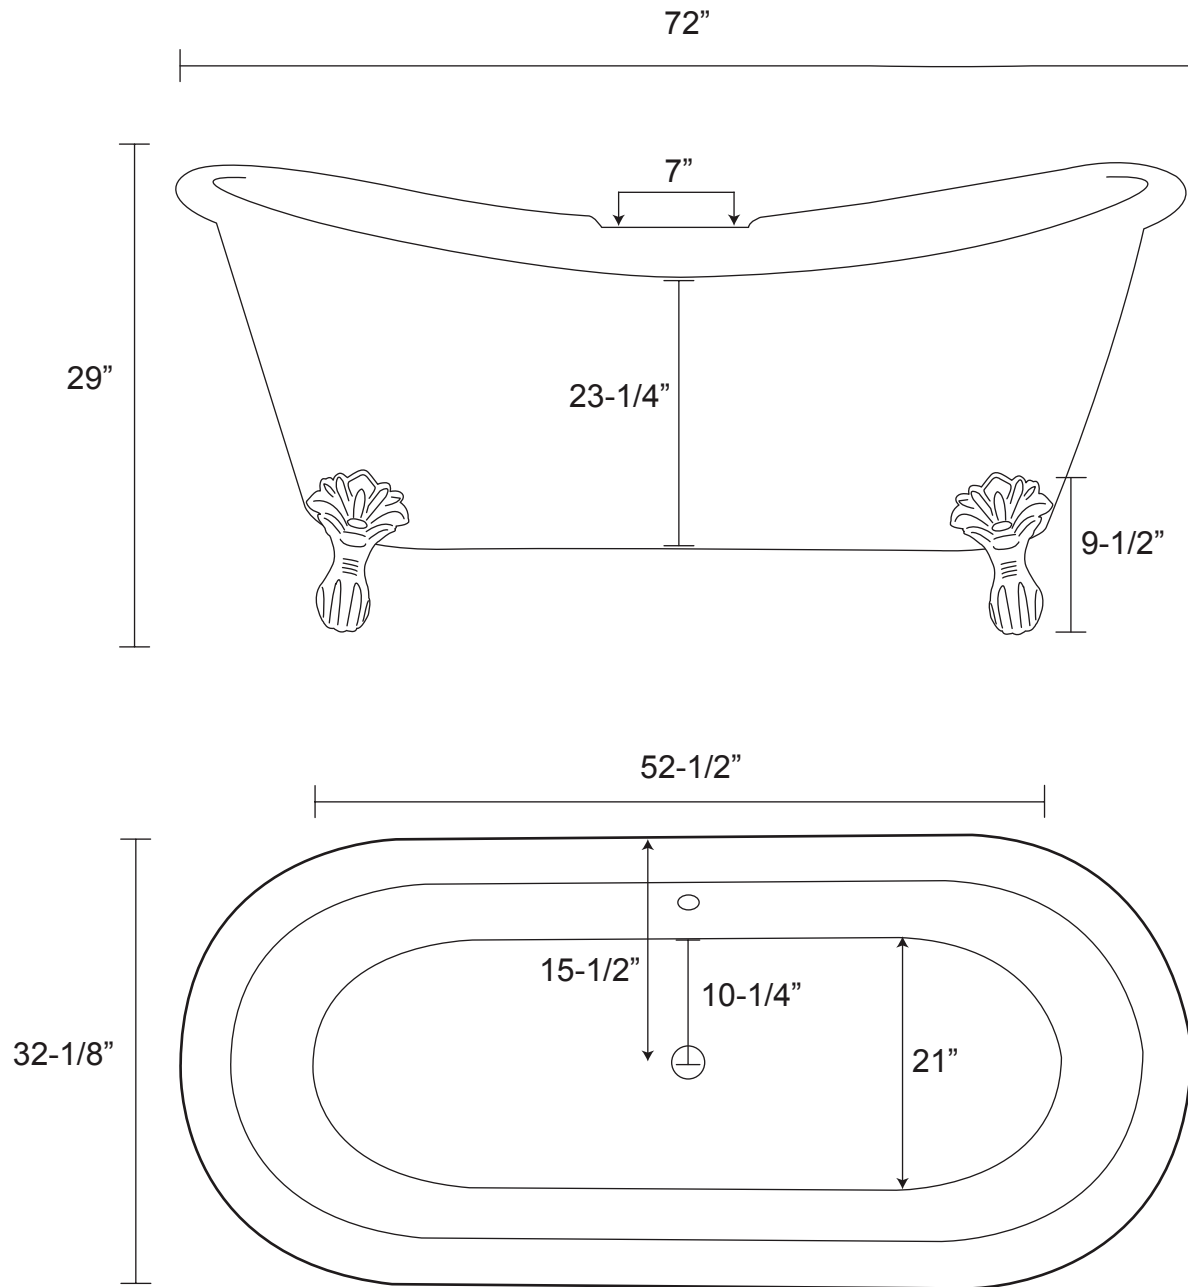

72" Isabella Copper Double Slipper Tub on Claw Feet

Hammered Exterior and Interior

Tub Dimensions: 72" L x 32-1/8" W x 29" H

Water Capacity: 70 Gallons

Tub Weight Uncrated: 170 lbs. Tub Weight Crated: 395 lbs.

Tub rim is 2-3/8" wide.

Overflow hole is 1-5/8" diameter.

Water depth is 15-1/4" to overflow.

Overflow is 20" from floor.

All measurements are approximate. Measurements may vary +/- 1/2".