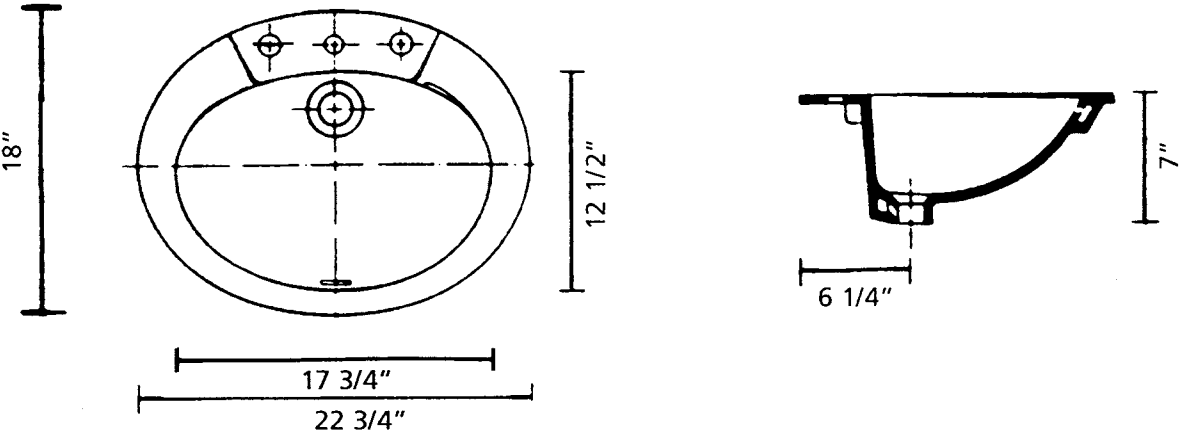

Model # 1150 - Richmond Oval Drop-In Basin

Model # 1167 - Ashton Drop-In Basin

Note: Rough-in dimensions may vary +/- 1/2" and are subject to change. No responsibility is assumed by Cheviot.