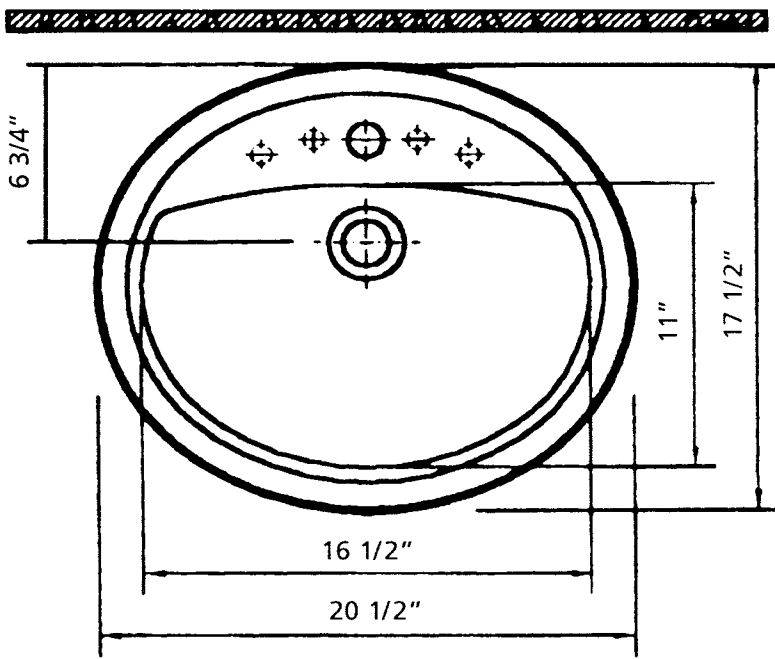

Model # 1150 - Richmond Oval Drop-In Basin

Model # 1167 - Ashton Drop-In Basin

Note: Rough-in dimensions may vary +/- 1/2" and are subject to change. No responsibility is assumed by Cheviot.