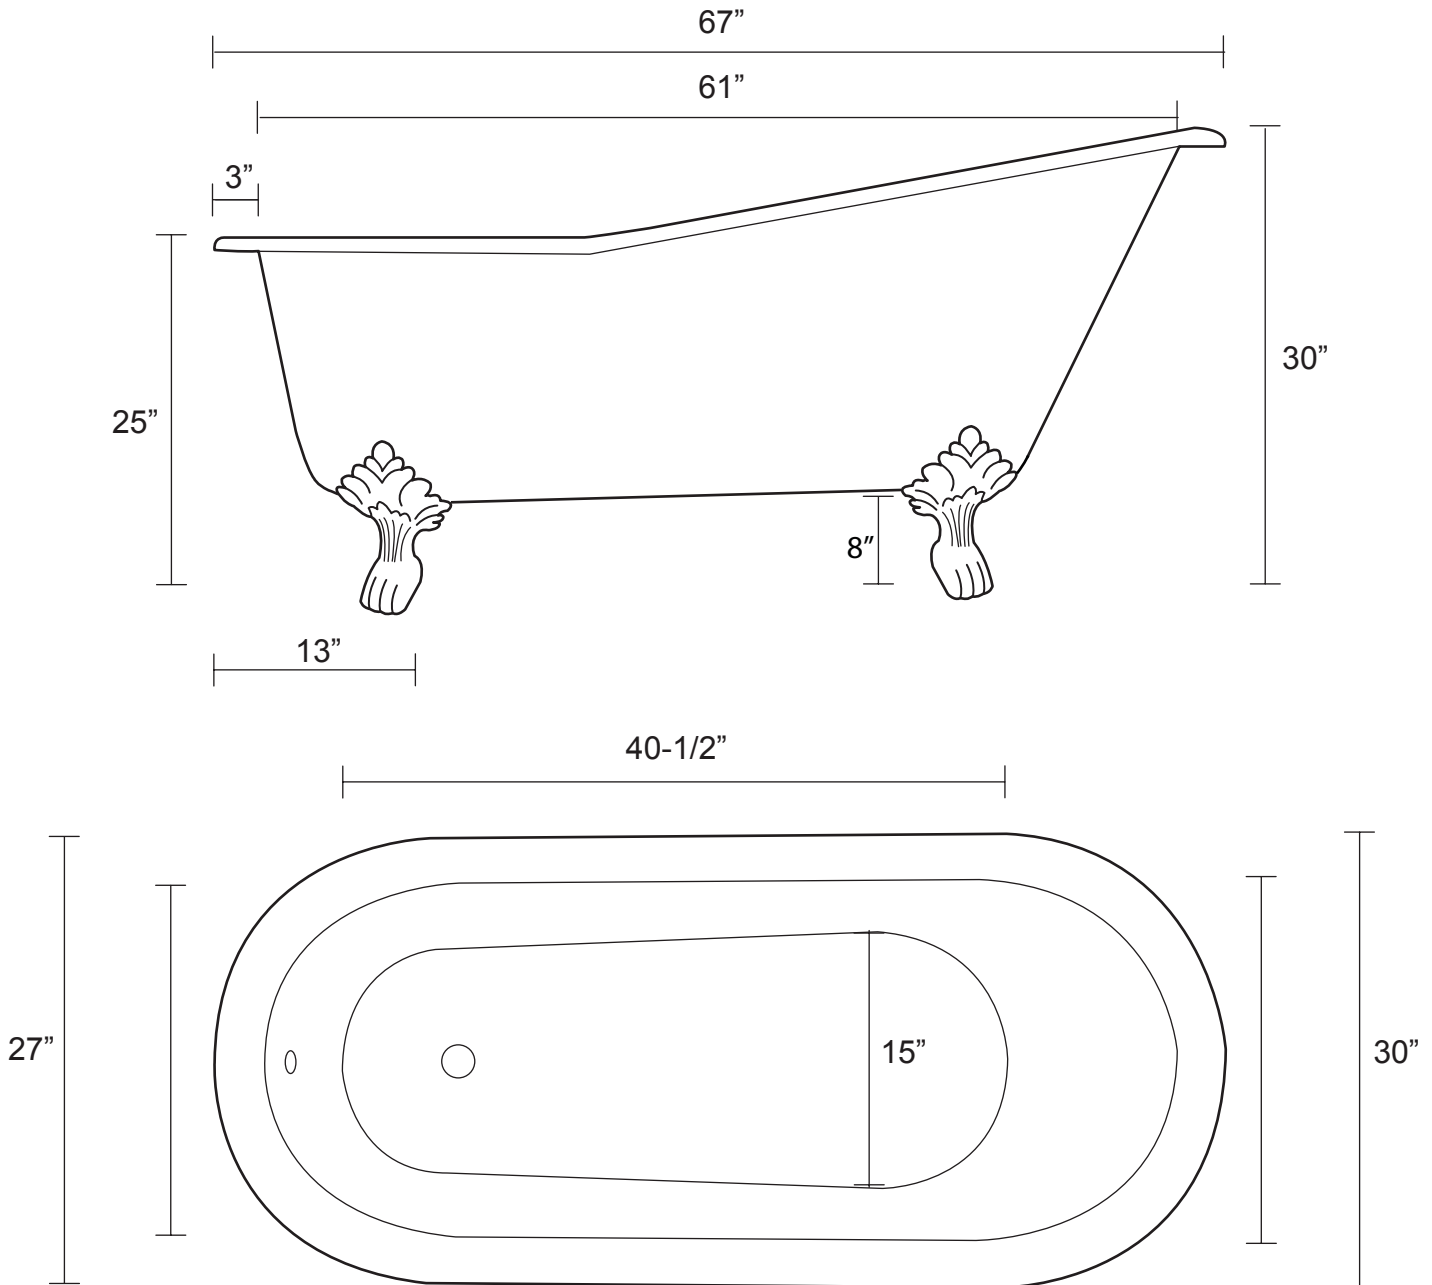

67" Broadway Acrylic Slipper on Lion Paw Feet

Tub Dimensions: 67" L x 30" W x 25-30" H

Tub Water Capacity: 57 Gallons

Tub Weight Uncrated: 120 lbs. Tub Weight Crated: 300 lbs.

Tub is 17" deep at drain.

Overflow hole diameter is 1-1/2".

Water depth to overflow is 15-1/2" H.

All measurements are approximate. Measurements may vary +/- 1/2".