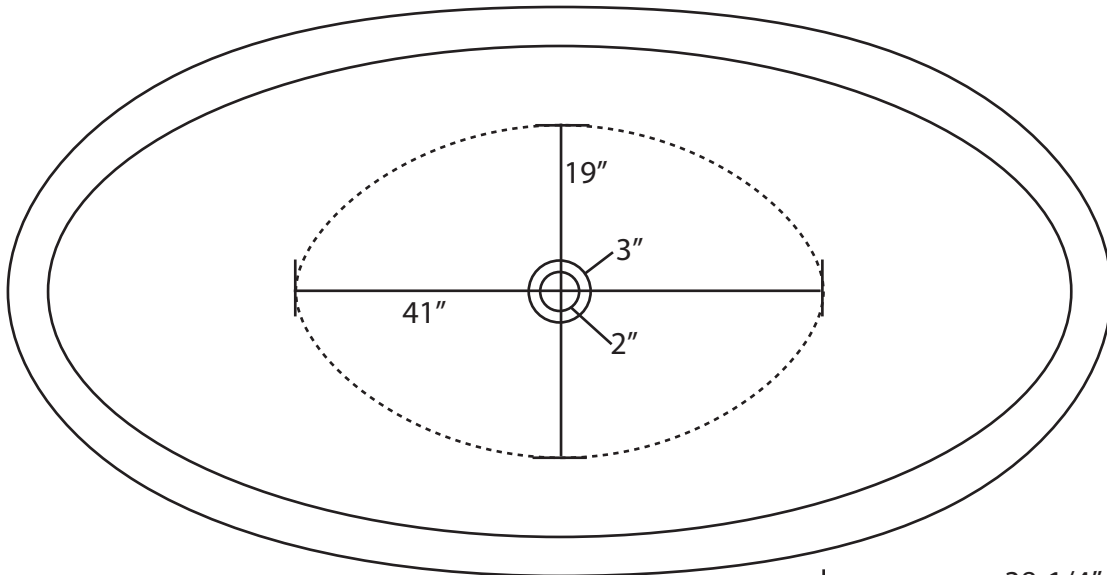

75" Vespasian Stone Modern Double Slipper Tub

Polished Exterior and Interior

Tub Dimensions: 75" L x 38-1/4" W x 28-1/2" H

Tub Water Capacity: 60 gallons

Tub Weight Uncrated: 2,000 lbs. Tub Weight Crated: 2,225 lbs.

Tub is 18" deep at drain.

All measurements are approximate. Measurements may vary +/- 1/2".