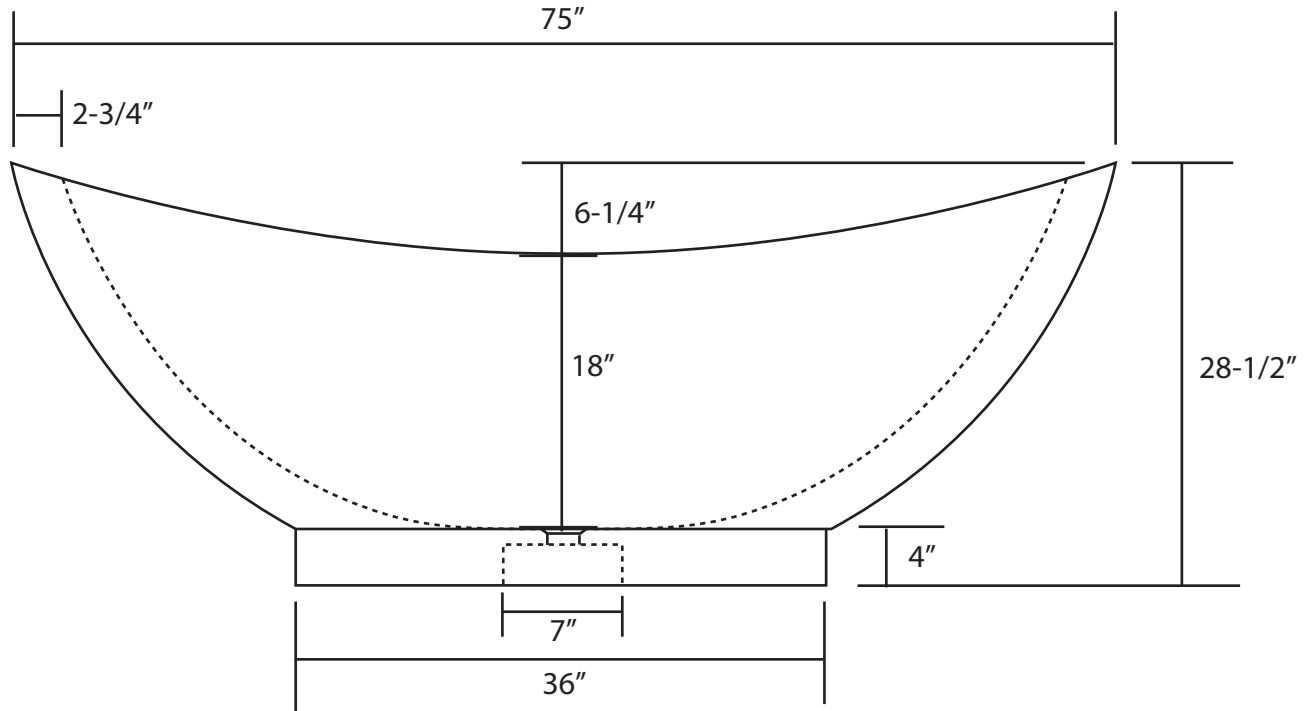

75" Vespasian Stone Modern Double Slipper Tub

Polished Exterior and Interior

Tub Dimensions: 75" L x 38-1/4" W x 28-1/2" H

Tub Water Capacity: 60 gallons

Tub Weight Uncrated: 2,000 lbs. Tub Weight Crated: 2,225 lbs.

Tub is 18" deep at drain.

All measurements are approximate. Measurements may vary +/- 1/2".