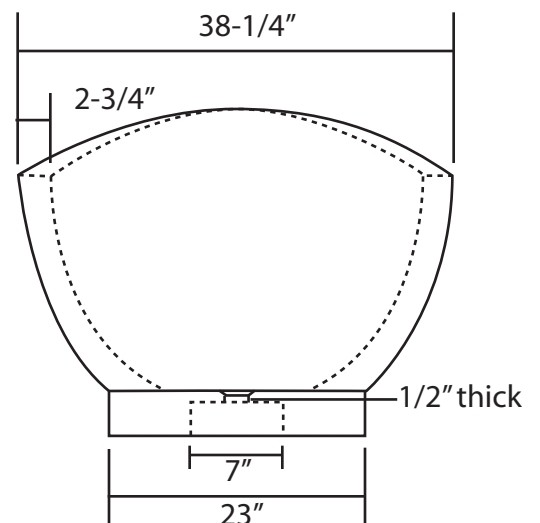

75" Vespasian Stone Modern Double Slipper Tub

Polished Exterior and Interior

Tub Dimensions: 75" L x 38-1/4" W x 28-1/2" H

Tub Water Capacity: 60 gallons

Tub Weight Uncrated: 2,000 lbs. Tub Weight Crated: 2,225 lbs.

Tub is 18" deep at drain.

All measurements are approximate. Measurements may vary +/- 1/2".