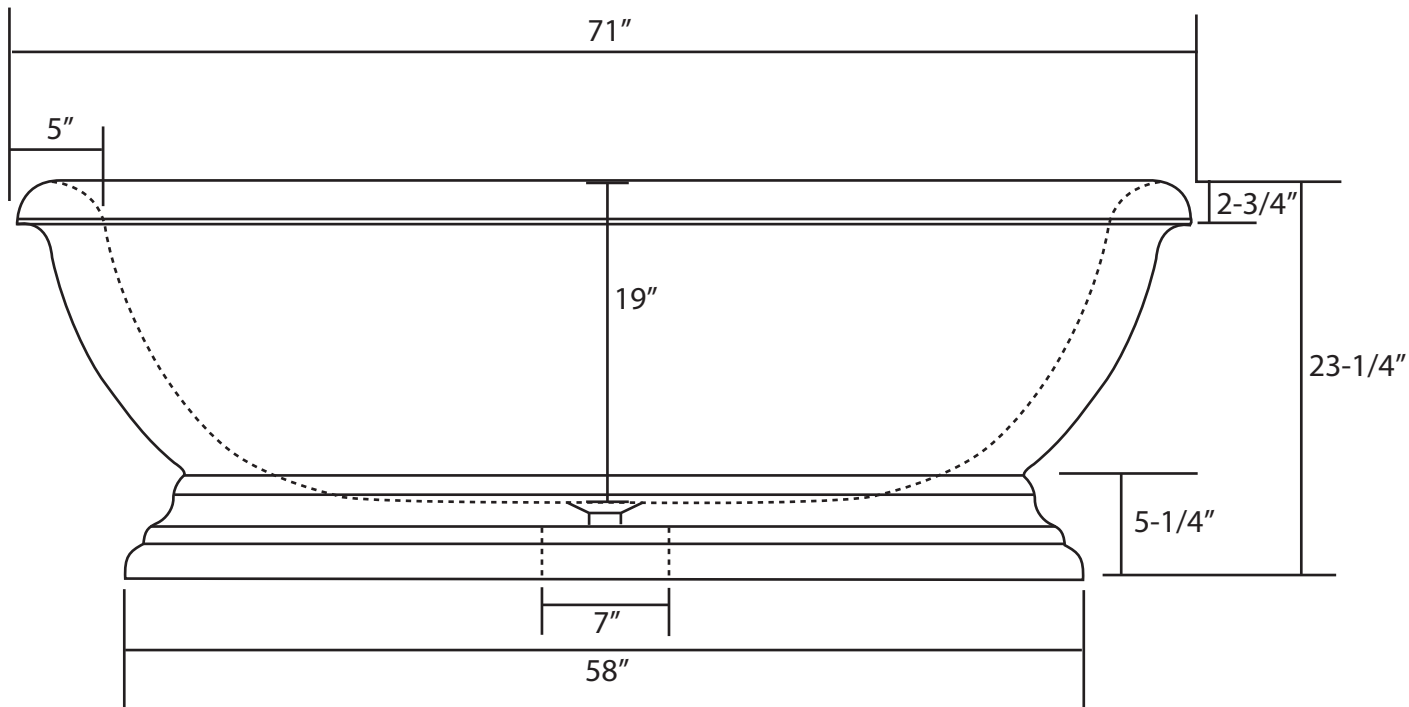

# 71" Tiberius Stone Double Ended Tub on Plinth

Polished Exterior and Interior

Tub Dimensions: 71" L x 37-3/4" W x 23-1/4" H

Tub Water Capacity: 71 gallons

Tub Weight Uncrated: 2,000 lbs. Tub Weight Crated : 2,225 lbs.

Tub is 19" deep at drain.

All measurements are approximate. Measurements may vary +/- 1/2".