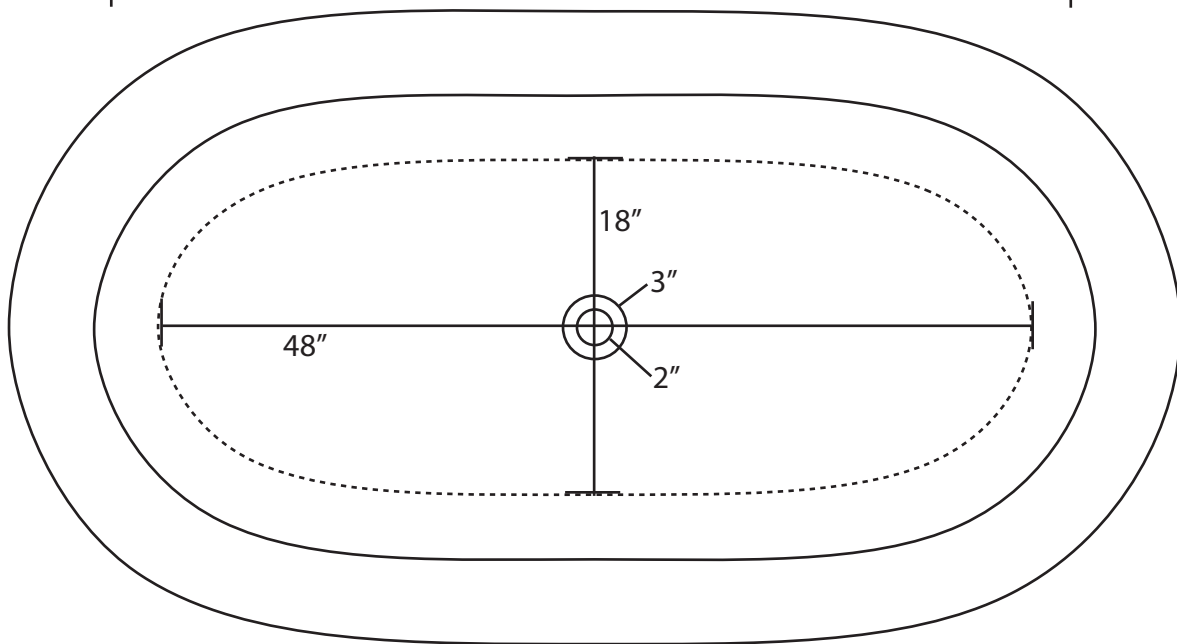

# 71" Tiberius Stone Double Ended Tub on Plinth

Polished Exterior and Interior

Tub Dimensions: 71" L x 37-3/4" W x 23-1/4" H

Tub Water Capacity: 71 gallons

Tub Weight Uncrated: 2,000 lbs. Tub Weight Crated : 2,225 lbs.

Tub is 19" deep at drain.

All measurements are approximate. Measurements may vary +/- 1/2".