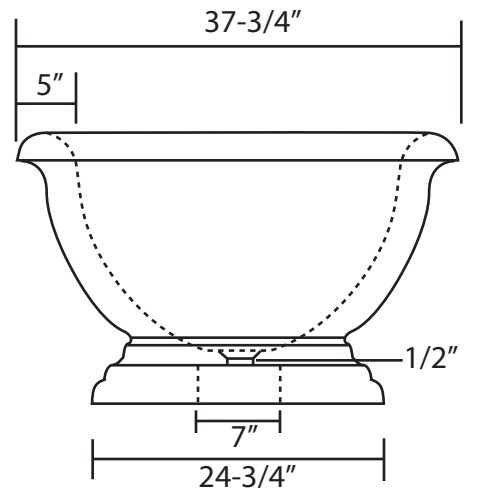

# 71" Tiberius Stone Double Ended Tub on Plinth

Polished Exterior and Interior

Tub Dimensions: 71" L x 37-3/4" W x 23-1/4" H

Tub Water Capacity: 71 gallons

Tub Weight Uncrated: 2,000 lbs. Tub Weight Crated : 2,225 lbs.

Tub is 19" deep at drain.

All measurements are approximate. Measurements may vary +/- 1/2".