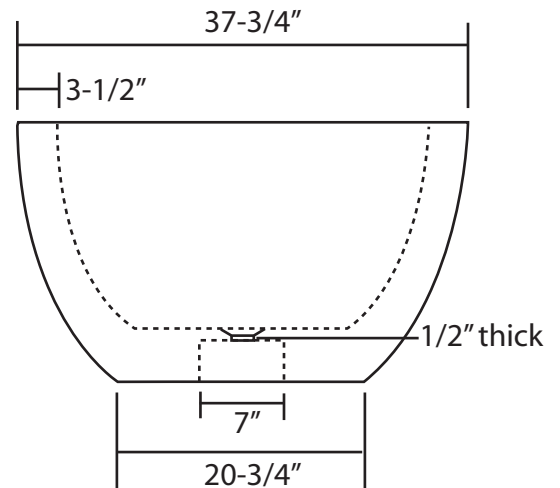

68" Claudius Travertine Oval Tub

Smooth Exterior and Interior

Tub Dimensions: 68" L x 37-3/4" W x 22" H

Tub Water Capacity: 59 gallons

Tub Weight Uncrated: 2,000 lbs. Tub Weight Crated: 2,225 lbs.

Tub is 18" deep at drain.

All measurements are approximate. Measurements may vary +/- 1/2".