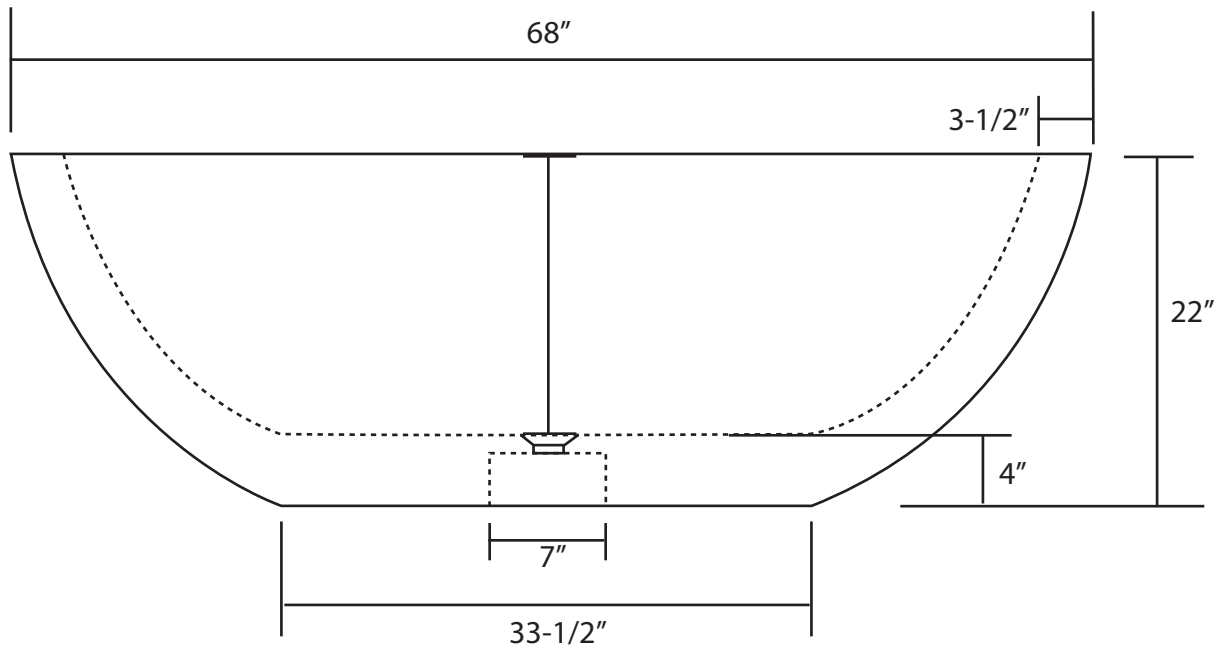

68" Claudius Travertine Oval Tub

Smooth Exterior and Interior

Tub Dimensions: 68" L x 37-3/4" W x 22" H

Tub Water Capacity: 59 gallons

Tub Weight Uncrated: 2,000 lbs. Tub Weight Crated: 2,225 lbs.

Tub is 18" deep at drain.

All measurements are approximate. Measurements may vary +/- 1/2".