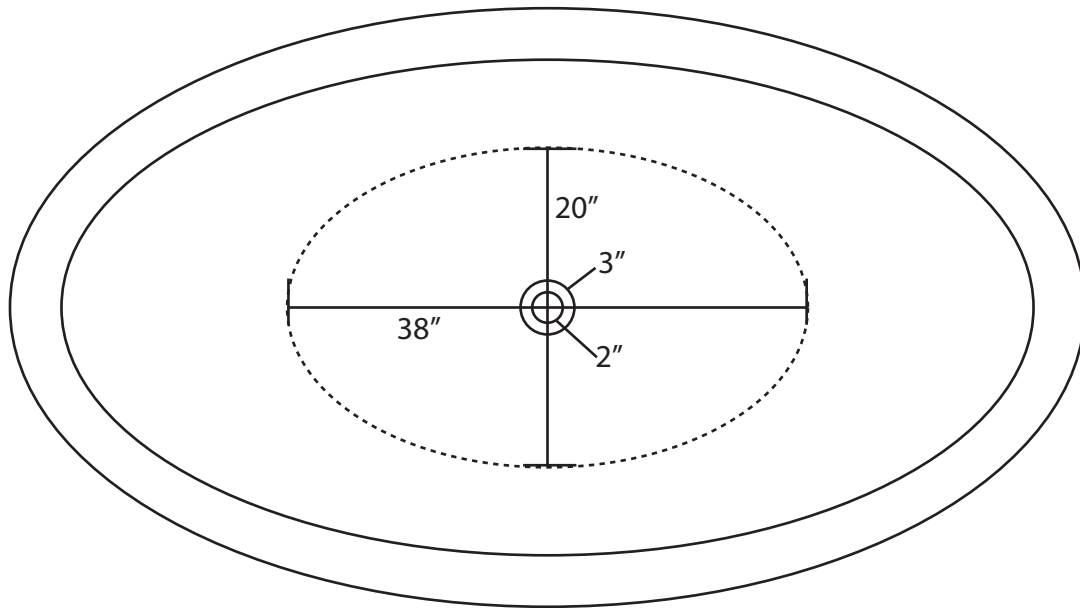

68" Claudius Travertine Oval Tub

Smooth Exterior and Interior

Tub Dimensions: 68" L x 37-3/4" W x 22" H

Tub Water Capacity: 59 gallons

Tub Weight Uncrated: 2,000 lbs. Tub Weight Crated: 2,225 lbs.

Tub is 18" deep at drain.

All measurements are approximate. Measurements may vary +/- 1/2".