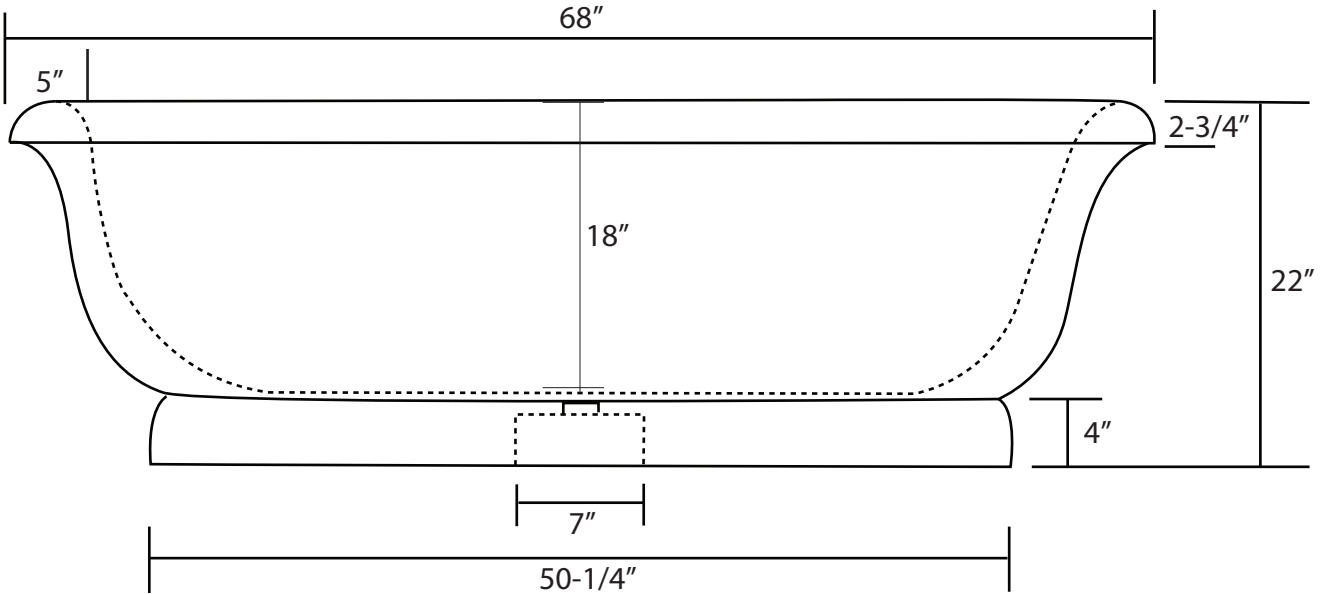

68" Trajan Carrara Marble Tub on Plinth

Polished Exterior and Interior

Tub Dimensions: 68" L x 37-3/4" W x 22" H

Tub Water Capacity: 62 gallons

Tub Weight Uncrated: 2,000 lbs. Tub Weight Crated: 2,225 lbs.

Tub is 18" deep at drain.

All measurements are approximate. Measurements may vary +/- 1/2".