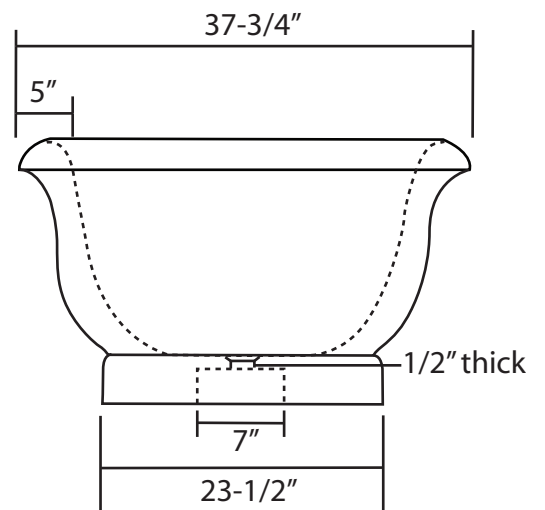

68" Trajan Carrara Marble Tub on Plinth

Polished Exterior and Interior

Tub Dimensions: 68" L x 37-3/4" W x 22" H

Tub Water Capacity: 62 gallons

Tub Weight Uncrated: 2,000 lbs. Tub Weight Crated: 2,225 lbs.

Tub is 18" deep at drain.

All measurements are approximate. Measurements may vary +/- 1/2".