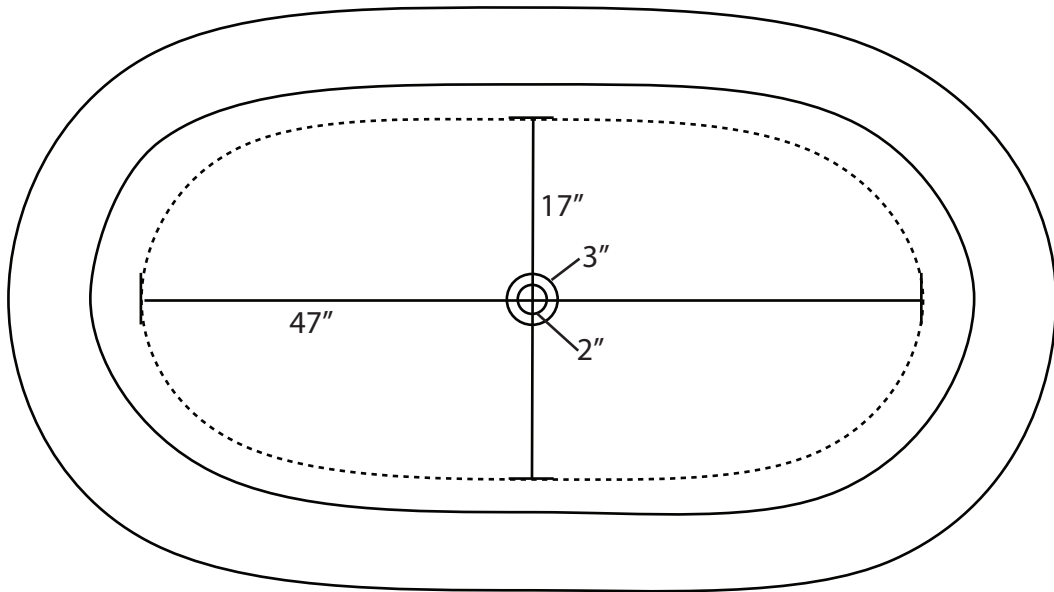

68" Trajan Carrara Marble Tub on Plinth

Polished Exterior and Interior

Tub Dimensions: 68" L x 37-3/4" W x 22" H

Tub Water Capacity: 62 gallons

Tub Weight Uncrated: 2,000 lbs. Tub Weight Crated: 2,225 lbs.

Tub is 18" deep at drain.

All measurements are approximate. Measurements may vary +/- 1/2".