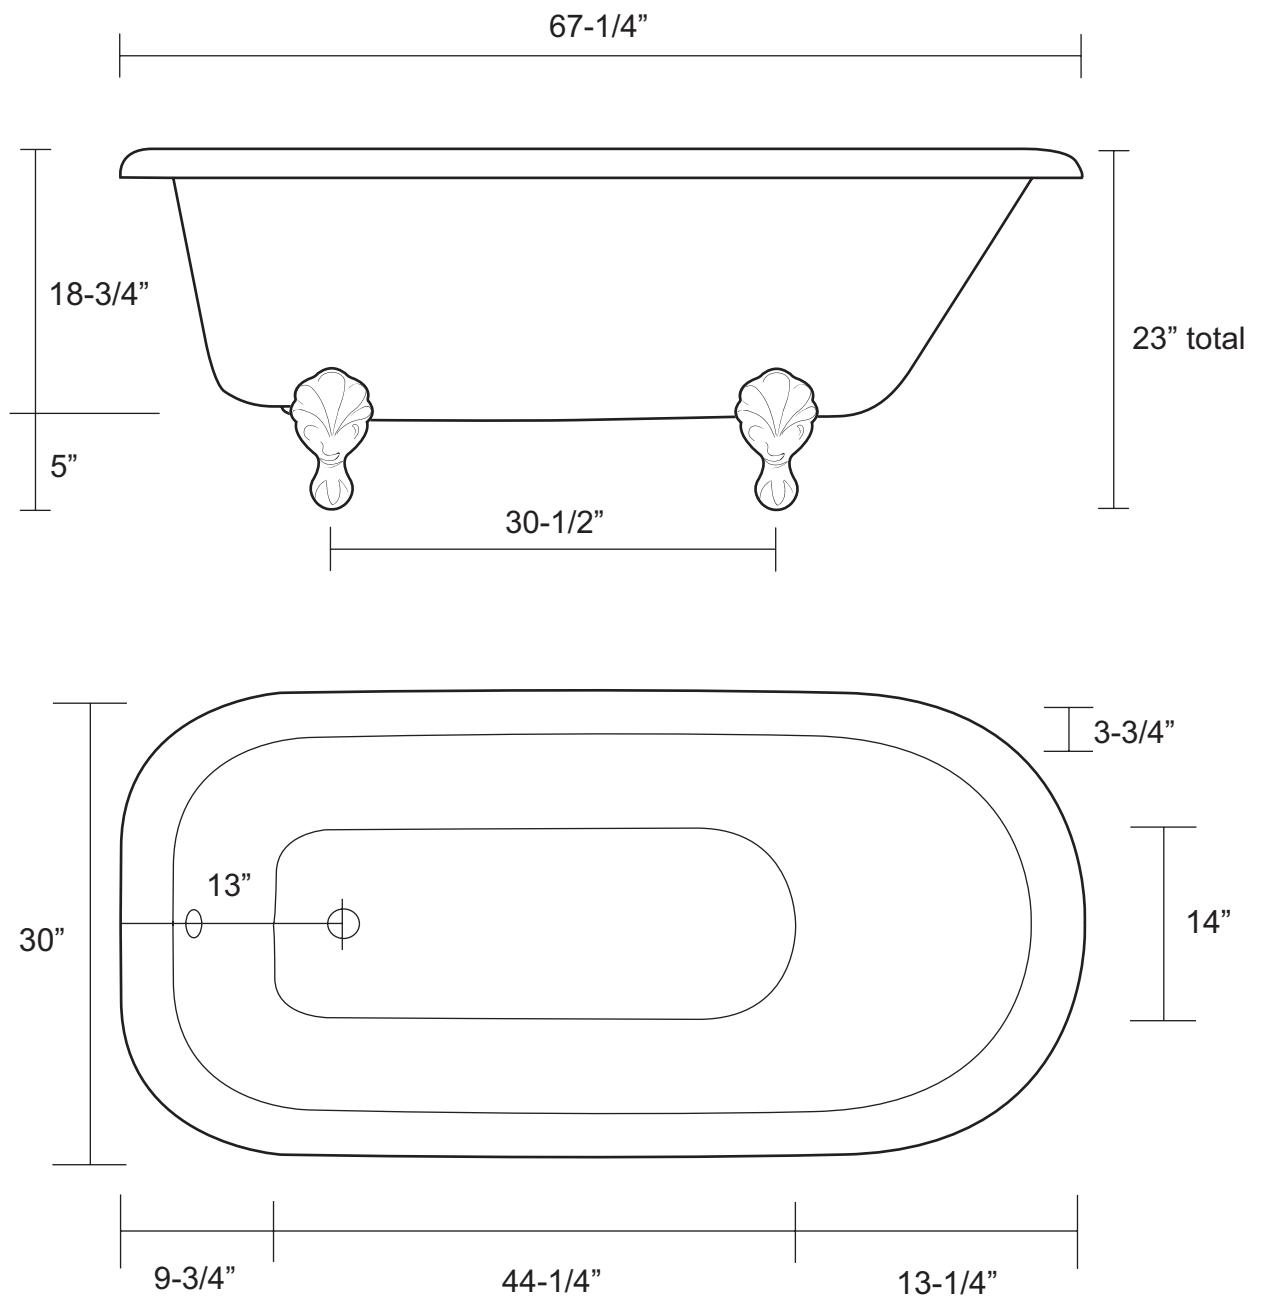

67" Acrylic Rolled Rim Clawfoot Tub

Tub Dimensions: 67-1/4" L x 30" W x 23" H

25 year manufacturer's warranty.

Tub water capacity: 55 gallons

Tub Weight Uncrated: 120 lbs. Tub Weight Crated: 300 lbs.

Tub is 18-3/4" deep at drain.

Overflow hole diameter is 2"

Water depth to overflow is 15-3/4" H

All measurements are approximate. Measurements may vary +/- 1/2".