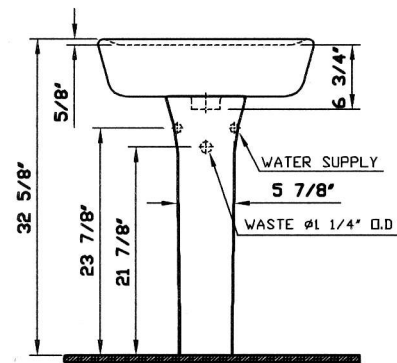

Riva

Description	: Riva Corner Lavatory
Model Numbers	: 4120-XXX-0001 Single-hole faucet drilling 4120-XXX-0030 4" faucet drilling
Compatible Item	: 4121-XXX-0156 Pedestal Base
Size	: 15 3/4" x 15 3/4"
Height	: 32 5/8"
Depth	: 5 1/8"
Waste	: Ø1 1/4" O.D.
Shipping Weight	: 4120 : 29 lbs. 4121 : 24 lbs.
Shipping Dimensions	: 4120 : 7 1/2" W x 18 7/8" L x 19 1/2" H 4121 : 9" W x 9" L x 29 1/8" H
Installation Guide	: VitrA Guide # 312850
Included Components	: Lavatory installation kit (312090)
Material	: Vitreous china
Colors	: 003 White 017 Bone, 068 Biscuit (Basic Colors) 001 Edelweiss, 070 Black (Special Colors) "XXX" indicates the color
Warranty	: 10 year limited warranty

1

2

Notes:

- DIMENSIONS SHOWN FOR THE LOCATION OF THE SUPPLY IS SUGGESTED.
- INSTALLATION INSTRUCTIONS SUPPLIED WITH THE LAVATORY.
- FITTINGS ARE NOT INCLUDED
- PROVIDE SUITABLE REINFORCEMENT FOR ALL WALL SUPPORTS.

IMPORTANT: Dimensions of fixtures are nominal and may vary within the range of tolerances. These measurements may be subject to change. No responsibility is assumed for the use of superseded or voided pages.