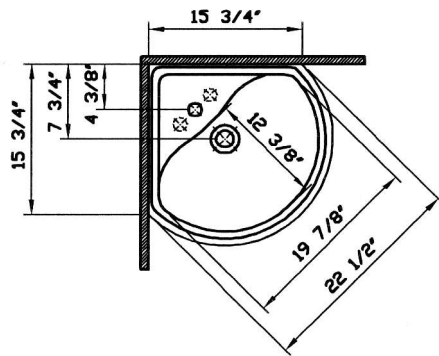

Riva

Description	: Riva Corner Lavatory
Model Numbers	: 4120-XXX-0001 Single-hole faucet drilling 4120-XXX-0030 4" faucet drilling
Compatible Item	: 4121-XXX-0156 Pedestal Base
Size	: 15 3/4" x 15 3/4"
Height	: 32 5/8"
Depth	: 5 1/8"
Waste	: Ø1 1/4" O.D.
Shipping Weight	: 4120 : 29 lbs. 4121 : 24 lbs.
Shipping Dimensions	: 4120 : 7 1/2" W x 18 7/8" L x 19 1/2" H 4121 : 9" W x 9" L x 29 1/8" H
Installation Guide	: VitrA Guide # 312850
Included Components	: Lavatory installation kit (312090)
Material	: Vitreous china
Colors	: 003 White 017 Bone, 068 Biscuit (Basic Colors) 001 Edelweiss, 070 Black (Special Colors) "XXX" indicates the color
Warranty	: 10 year limited warranty

1

2

Notes:

- DIMENSIONS SHOWN FOR THE LOCATION OF THE SUPPLY IS SUGGESTED.
- INSTALLATION INSTRUCTIONS SUPPLIED WITH THE LAVATORY.
- FITTINGS ARE NOT INCLUDED
- PROVIDE SUITABLE REINFORCEMENT FOR ALL WALL SUPPORTS.

IMPORTANT: Dimensions of fixtures are nominal and may vary within the range of tolerances. These measurements may be subject to change. No responsibility is assumed for the use of superseded or voided pages.