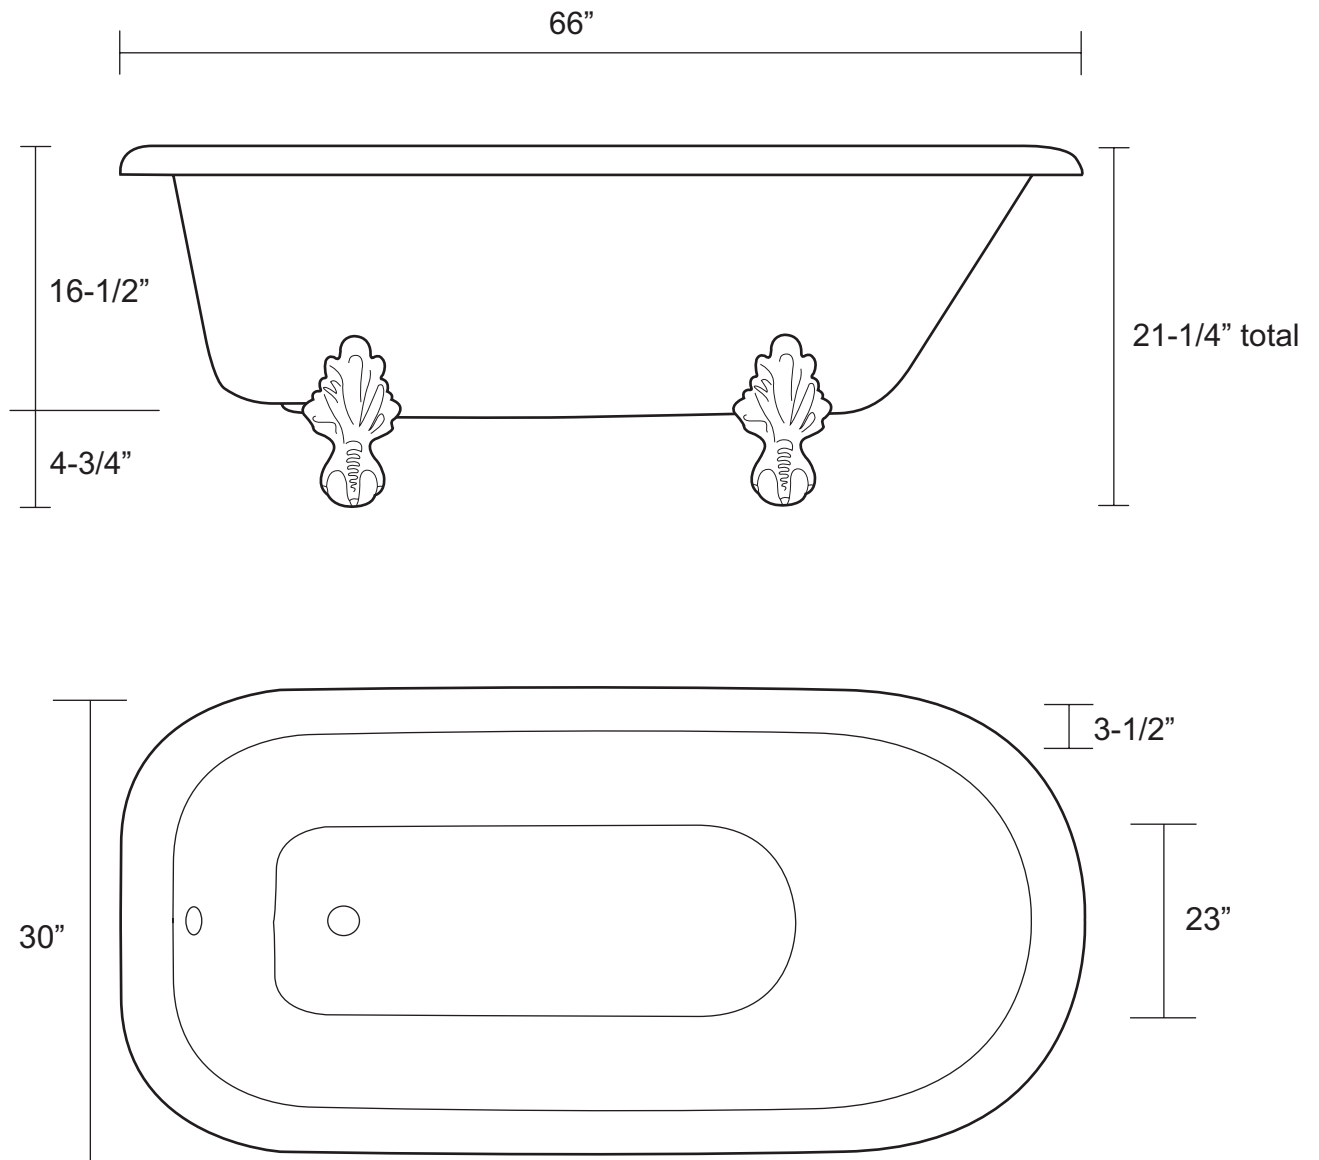

66" Acrylic Monarch Roll Top Tub

Tub Dimensions: 66" L x 30" W x 21-1/4" H

5 year manufacturer's warranty

Tub water capacity: 55 gallons

Tub Weight Uncrated: 135 lbs.

Tub is 16-1/2" deep at drain.

Overflow hole diameter is 2-1/4"

Water depth to overflow is 12" H for tubs with wall holes and continuous rolled rims.

Water depth to overflow is 14" H for tubs with rim holes.

All measurements are approximate. Measurements may vary +/- 1/2".