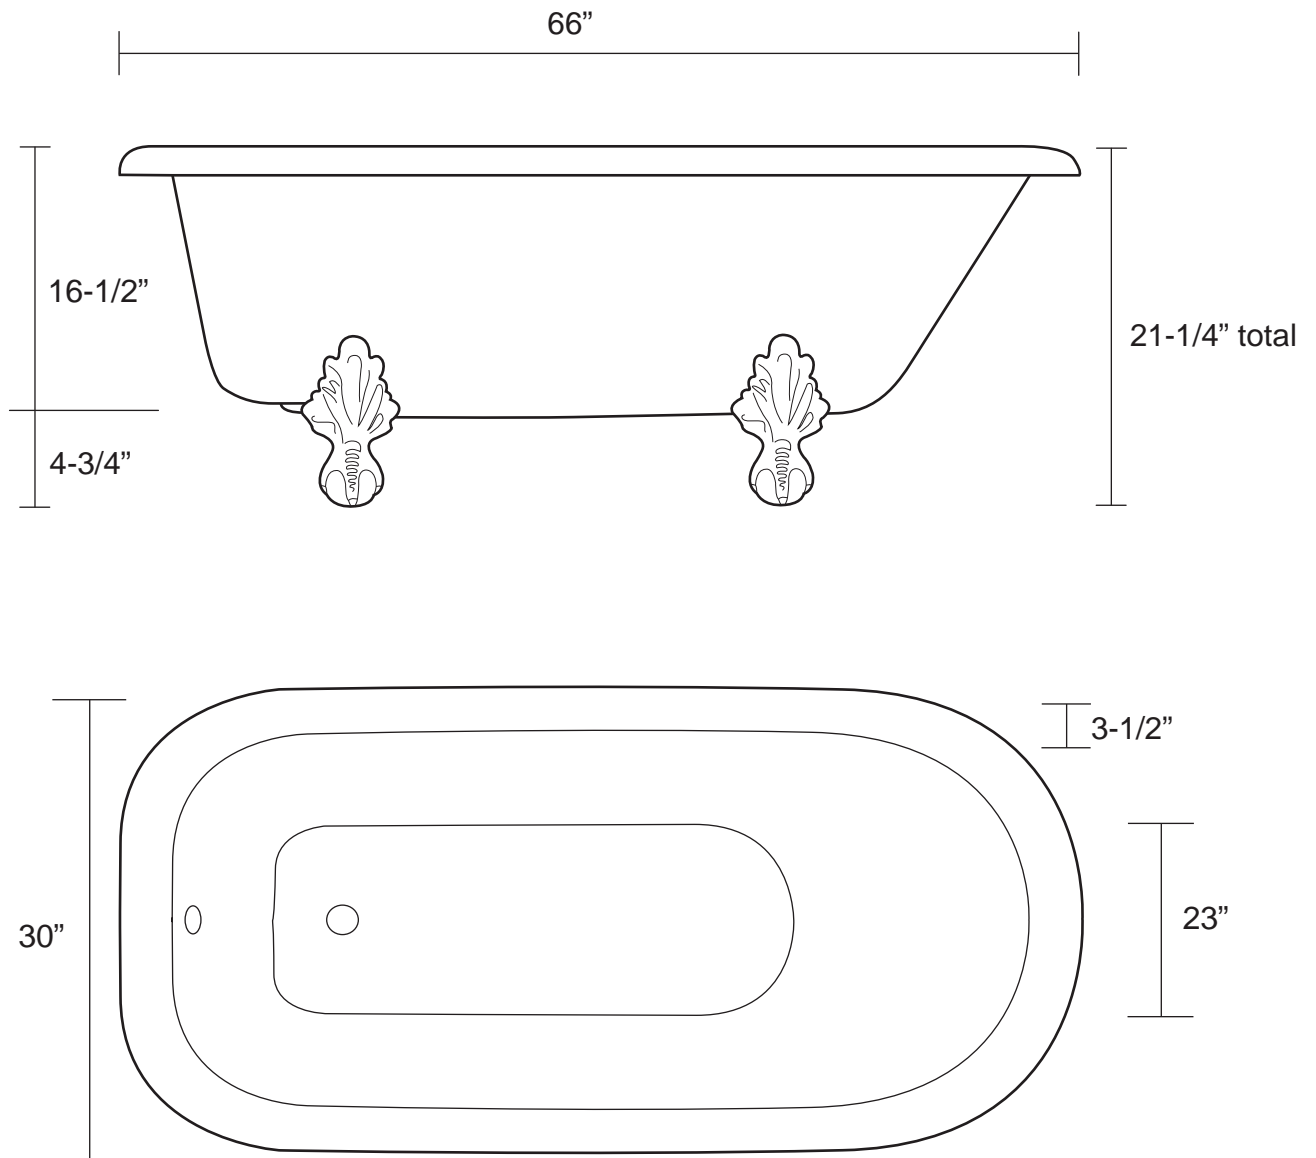

66" Acrylic Monarch Roll Top Tub

Tub Dimensions: 66" L x 30" W x 21-1/4" H

Tub water capacity: 55 gallons

Tub Weight Uncrated: 135 lbs.

Tub is 16-1/2" deep at drain.

Overflow hole diameter is 2-1/4"

Water depth to overflow is 12" H for tubs with wall holes and continuous rolled rims.

Water depth to overflow is 14" H for tubs with rim holes.

All measurements are approximate. Measurements may vary +/- 1/2".