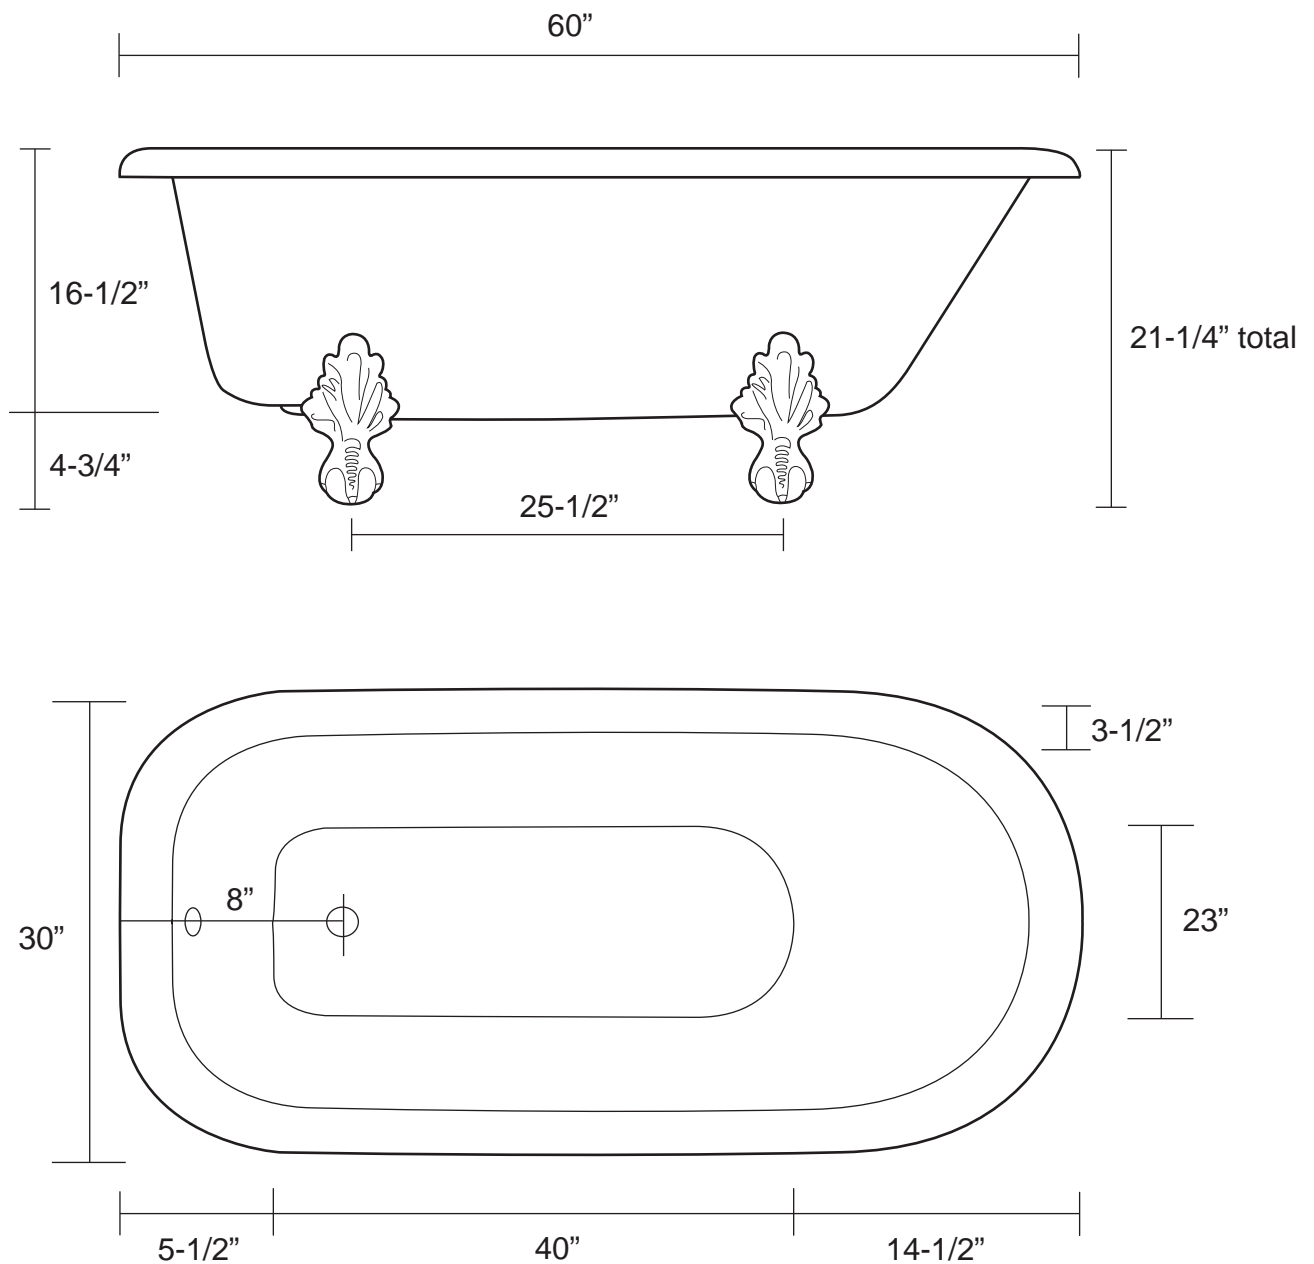

# 60" Acrylic Regent Roll Top Tub

Tub Dimensions: 60" L x 30" W x 21-1/4" H

Tub water capacity: 45 gallons

Tub Weight Uncrated: 125 lbs.

Tub is 16-1/2" deep at drain.

Overflow hole diameter is 2-1/4"

Water depth to overflow is 12" H for tubs with wall holes and continuous rolled rims.

Water depth to overflow is 14" H for tubs with rim holes.

All measurements are approximate. Measurements may vary +/- 1/2".