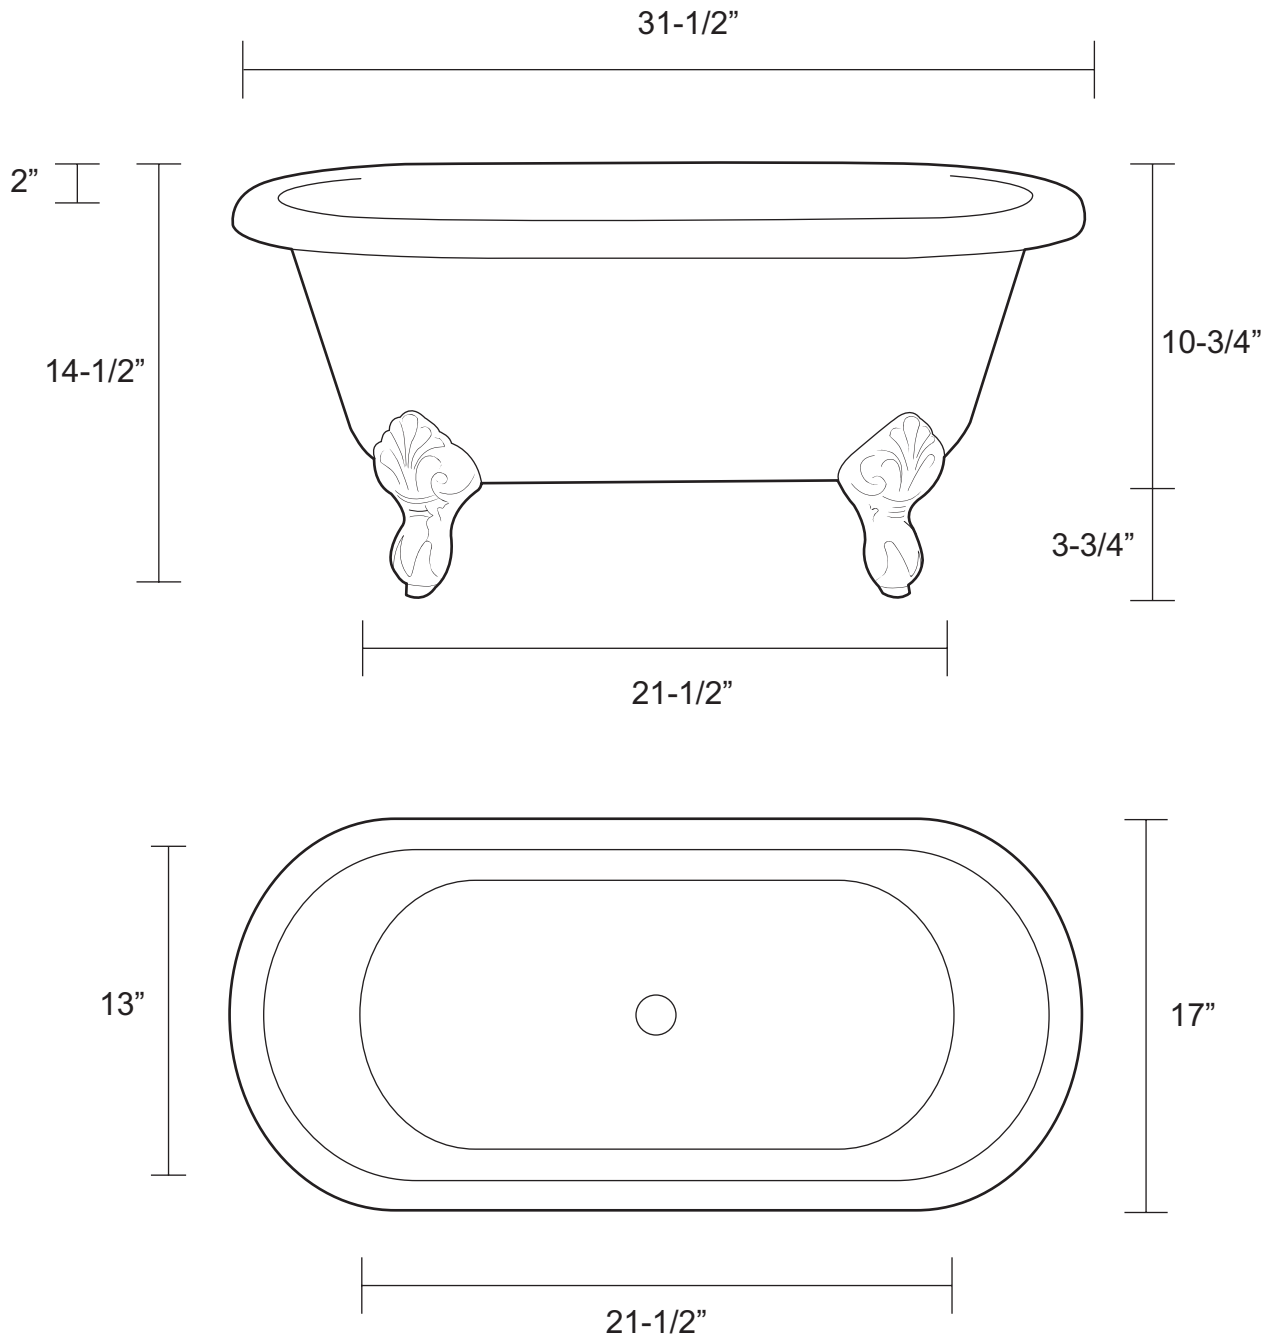

# Baby Cheshire

Tub Dimensions: 31-1/2" L x 17" W x 14-1/2" H x 10-3/4" Deep

Tub water capacity: 14 gallons

Tub Weight: 23 lbs.

All measurements are approximate. Measurements may vary +/- 1/2"