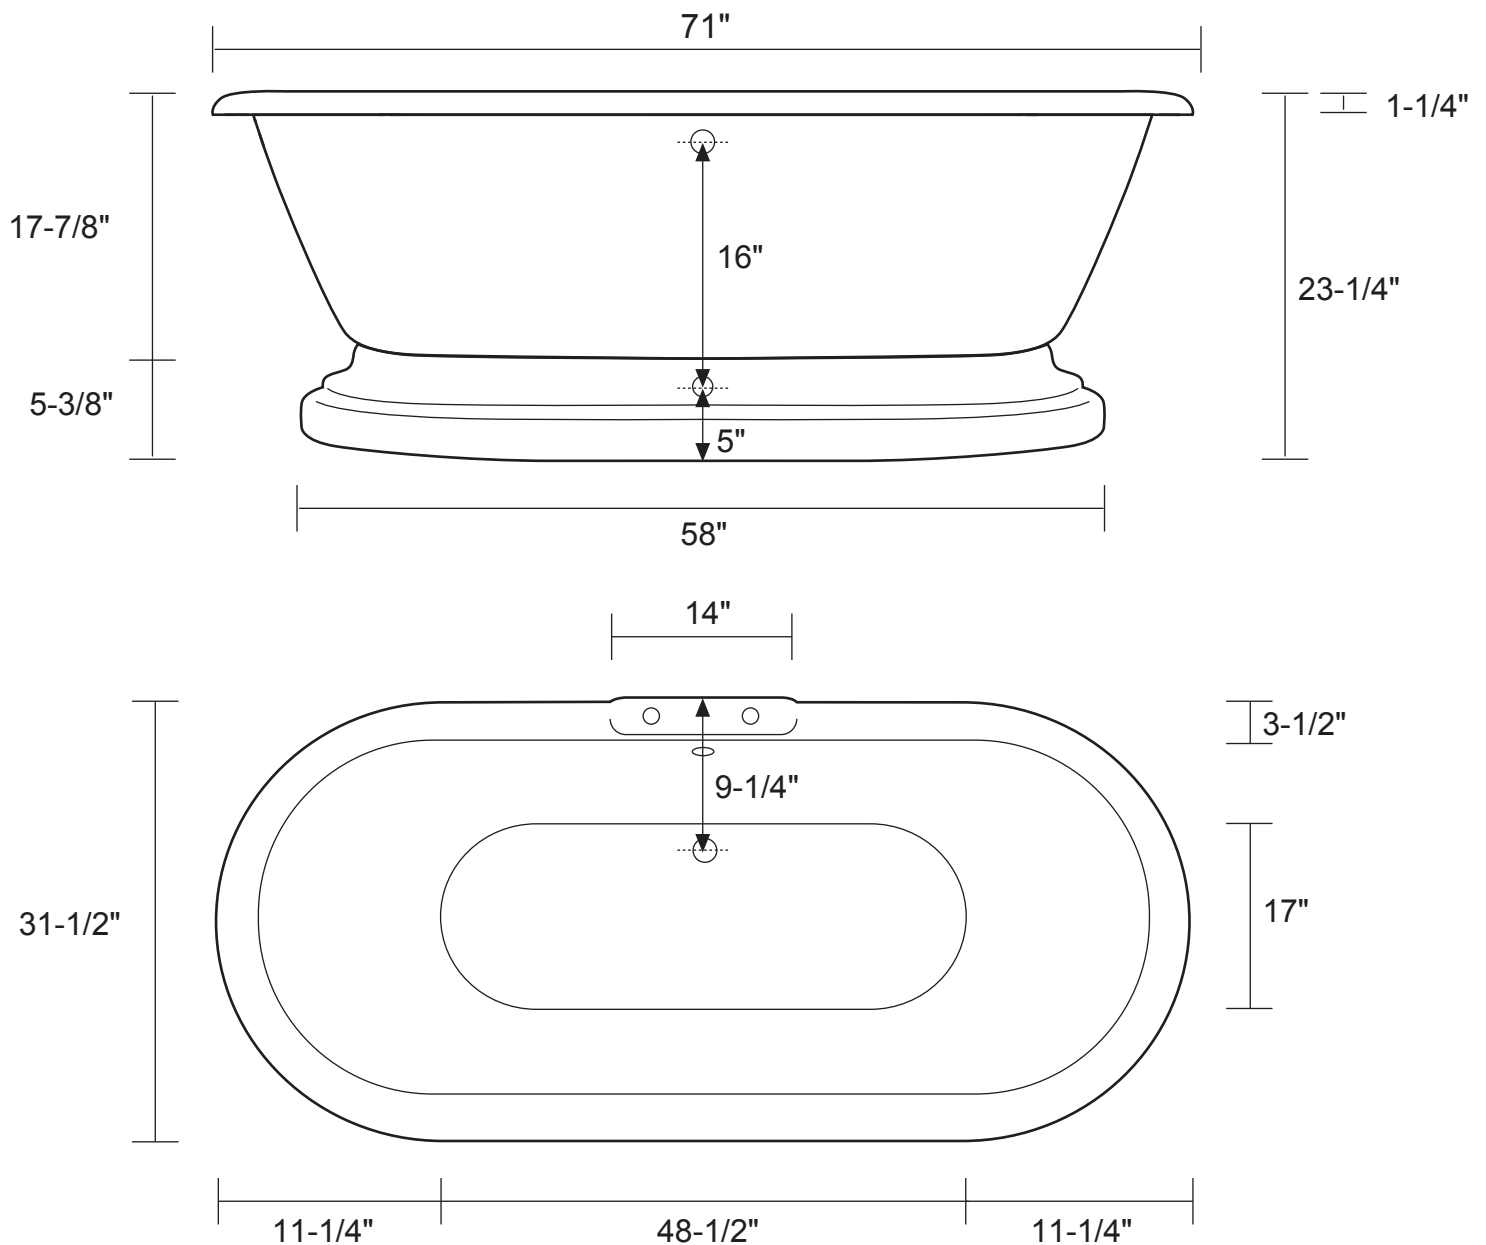

Avon Double Ended Bath

Tub Dimensions: 71" L x 31-1/2" W x 23-1/4" H

30 year manufacturer's warranty.

Tub water capacity: 65 gallons

Tub Weight Uncrated: 183 lbs. Tub Weight Crated: 363 lbs.

Tub is 18-1/2" deep at drain.

Overflow hole diameter is 1-1/2"

Water depth to overflow is 16" H.

All measurements are approximate. Measurements may vary +/- 1/2".