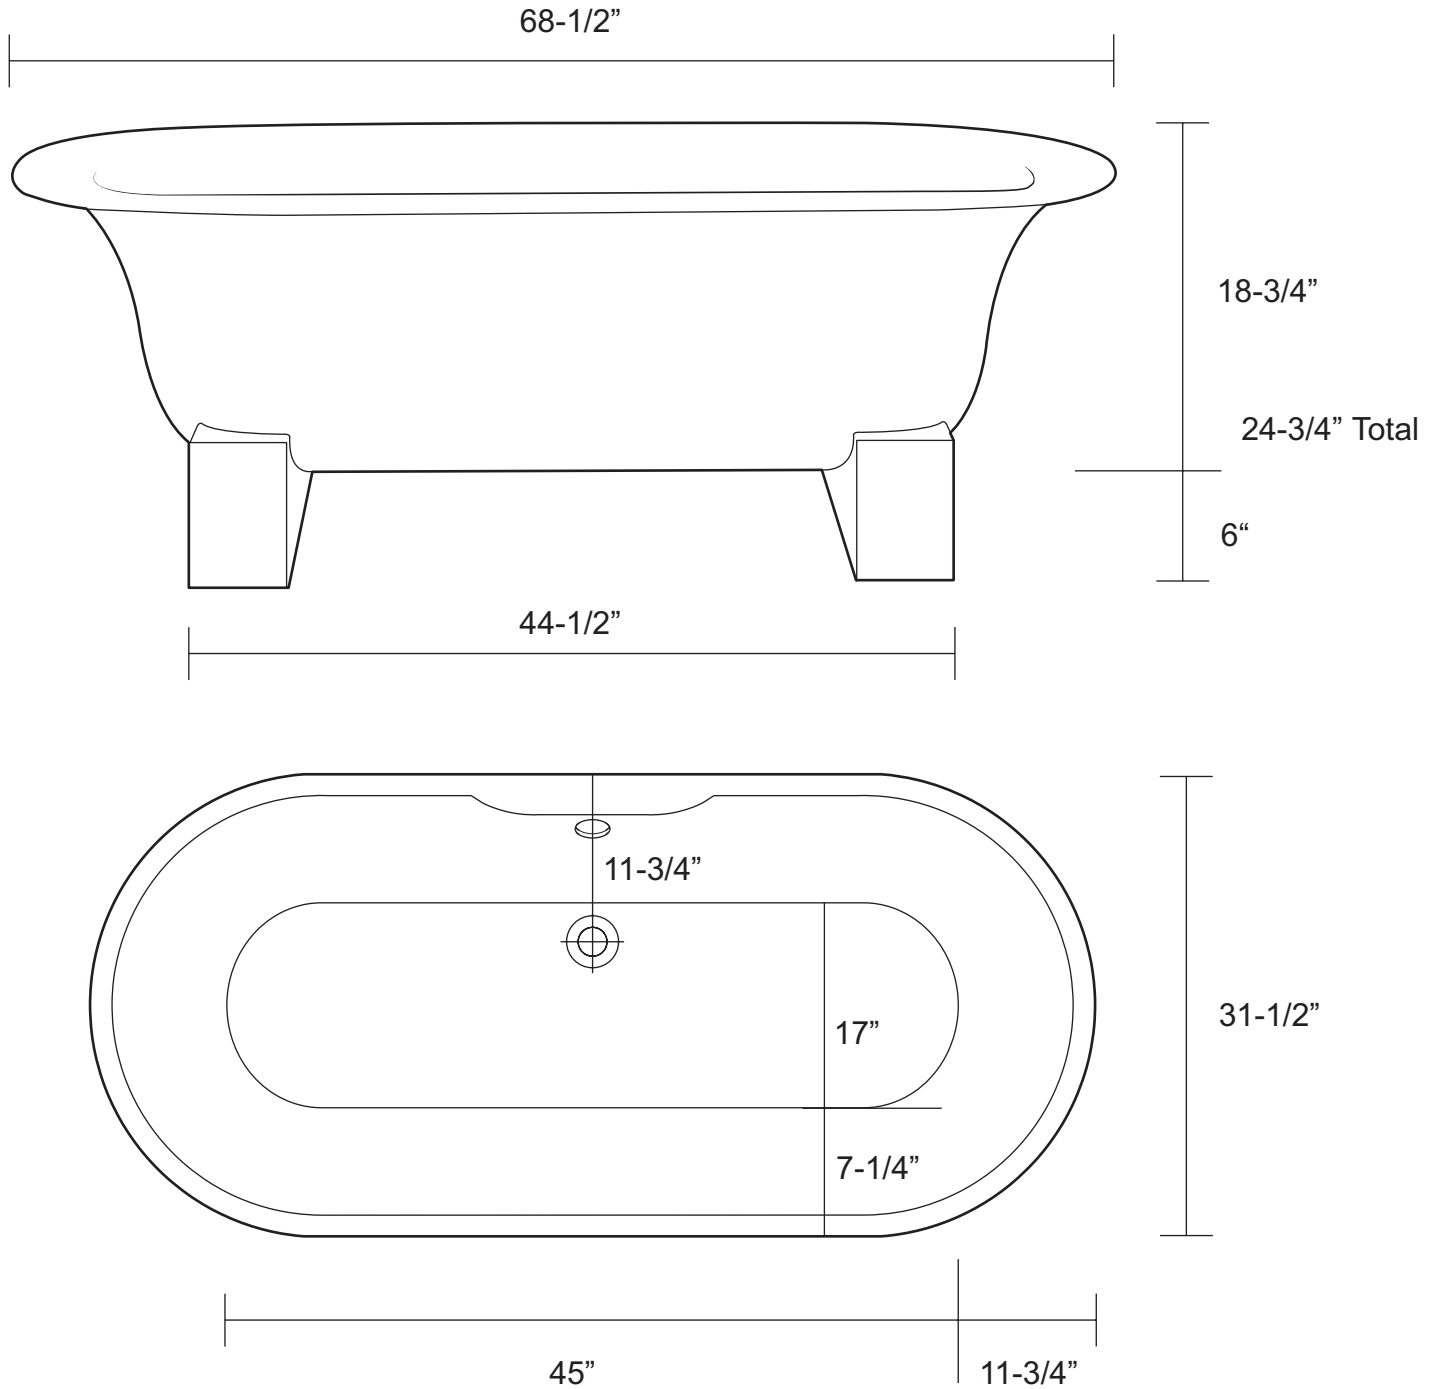

Acrylic Asian-Style Soaking Tub on Wood Blocks

Tub Dimensions: 68-1/2" L x 31-1/2" W x 24-3/4" H

25 year manufacturer's warranty

Tub water capacity: 63 gallons

Tub Weight Uncrated: 120 lbs. Tub Weight Crated: 300 lbs

Tub is 18-3/4" deep at drain.

Overflow hole diameter is 1-1/2"

Water depth to overflow is 15-1/2" H

All measurements are approximate. Measurements may vary +/- 1/2".