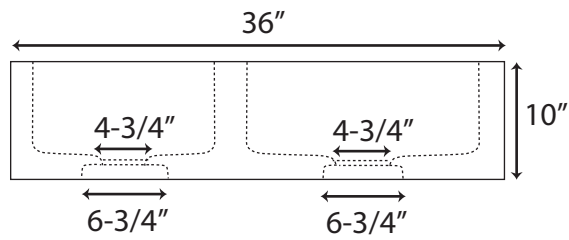

Floral Natural Marble Offset Double Bowl Farmhouse Sink - 36"

Sink Dimensions: 36" W x 20" D x 10" H.

Large bowl measures 18" W x 16-1/2" D x 7-3/4" H.

Small bowl measures 13-1/2" W x 16-1/2" D x 7-3/4" H.