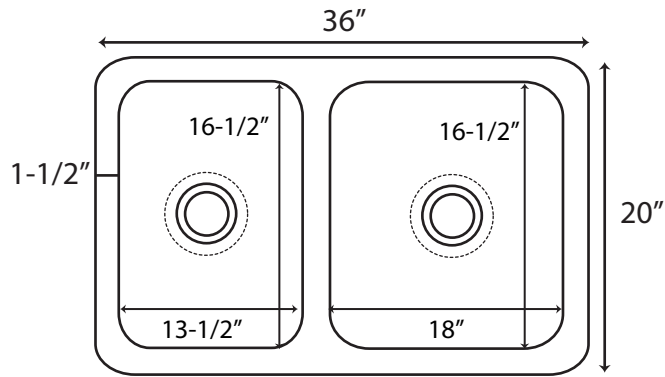

Floral Natural Marble Offset Double Bowl Farmhouse Sink - 36"

Sink Dimensions: 36" W x 20" D x 10" H.

Large bowl measures 18" W x 16-1/2" D x 7-3/4" H.

Small bowl measures 13-1/2" W x 16-1/2" D x 7-3/4" H.