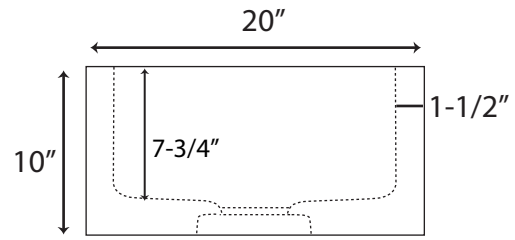

Floral Natural Marble Offset Double Bowl Farmhouse Sink - 36"

Sink Dimensions: 36" W x 20" D x 10" H.

Large bowl measures 18" W x 16-1/2" D x 7-3/4" H.

Small bowl measures 13-1/2" W x 16-1/2" D x 7-3/4" H.