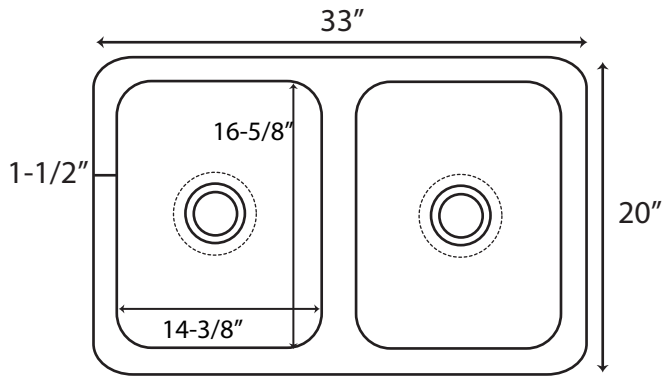

# Floral Polished Marble Double Bowl Farmhouse Sink - 33"

Sink Dimensions: 33" W x 20" D x 10" H. Each bowl measures 14-3/8" W x 16-5/8" D x 8" H.

Carved floral design apron is polished marble.

\*Interior, sides and back are Egyptian Marble with a polished finish.