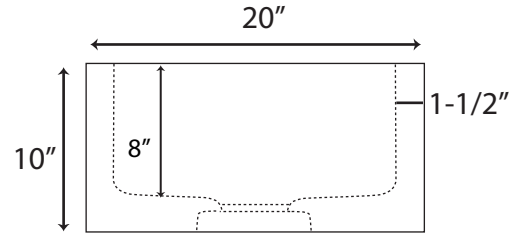

# Floral Polished Marble Double Bowl Farmhouse Sink - 33"

Sink Dimensions: 33" W x 20" D x 10" H. Each bowl measures 14-3/8" W x 16-5/8" D x 8" H.

Carved floral design apron is polished marble.

\*Interior, sides and back are Egyptian Marble with a polished finish.