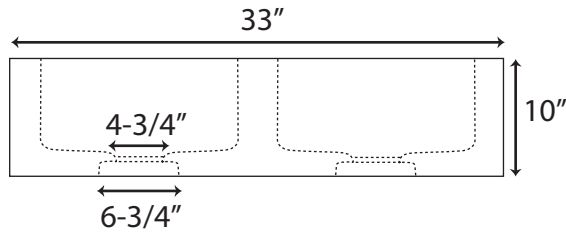

# Floral Polished Marble Double Bowl Farmhouse Sink - 33"

Sink Dimensions: 33" W x 20" D x 10" H. Each bowl measures 14-3/8" W x 16-5/8" D x 8" H.

Carved floral design apron is polished marble.

\*Interior, sides and back are Egyptian Marble with a polished finish.