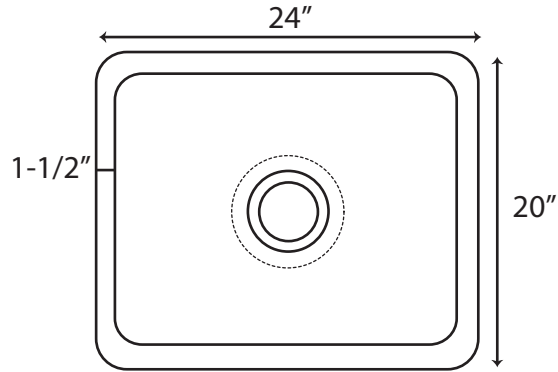

# Floral Polished Marble Single Bowl Farmhouse Sink - 24"

Sink Dimensions: 24" W x 20" D x 10" H.

Carved floral design apron is polished marble.

\*Interior, sides and back are marble with a polished finish.