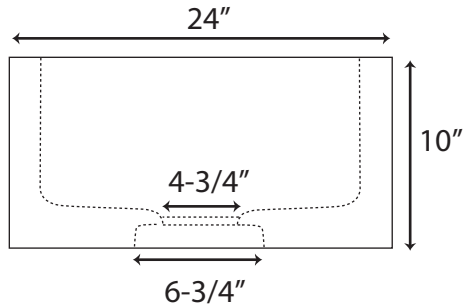

# Floral Polished Marble Single Bowl Farmhouse Sink - 24"

Sink Dimensions: 24" W x 20" D x 10" H.

Carved floral design apron is polished marble.

\*Interior, sides and back are marble with a polished finish.