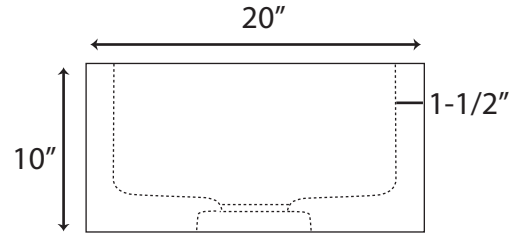

# Floral Polished Marble Single Bowl Farmhouse Sink - 24"

Sink Dimensions: 24" W x 20" D x 10" H.

Carved floral design apron is polished marble.

\*Interior, sides and back are marble with a polished finish.