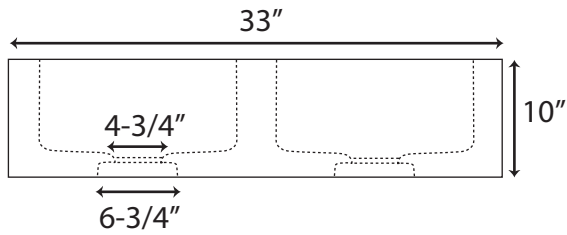

Ivy Polished Marble Double Bowl Farmhouse Sink - 33"

Sink Dimensions: 33" W x 20" D x 10" H. Each bowl measures 14-3/8" W x 16-5/8" D x 8" H.

Carved ivy design apron is polished marble.

*Interior, sides and back are Egyptian Marble with a polished finish.