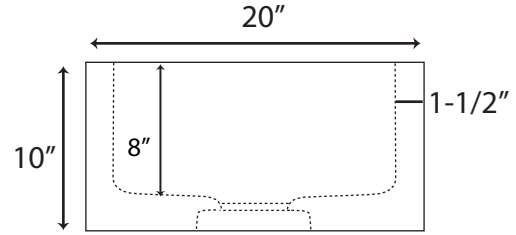

Ivy Polished Marble Double Bowl Farmhouse Sink - 33"

Sink Dimensions: 33" W x 20" D x 10" H. Each bowl measures 14-3/8" W x 16-5/8" D x 8" H.

Carved ivy design apron is polished marble.

*Interior, sides and back are Egyptian Marble with a polished finish.