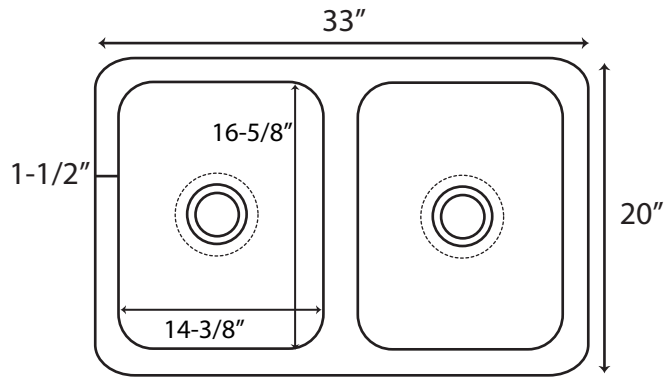

Ivy Polished Marble Double Bowl Farmhouse Sink - 33"

Sink Dimensions: 33" W x 20" D x 10" H. Each bowl measures 14-3/8" W x 16-5/8" D x 8" H.

Carved ivy design apron is polished marble.

*Interior, sides and back are Egyptian Marble with a polished finish.