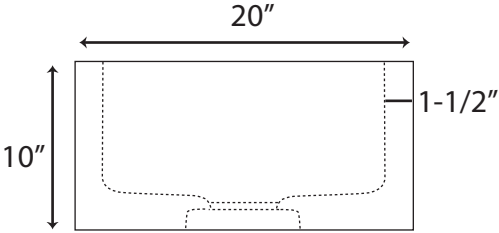

# Ivy Polished Marble Single Bowl Farmhouse Sink - 30"

Sink Dimensions: 30" L x 20" W (front to back) x 10" H.

Carved ivy design apron is polished marble.

\*Interior, sides and back are marble with a polished finish.