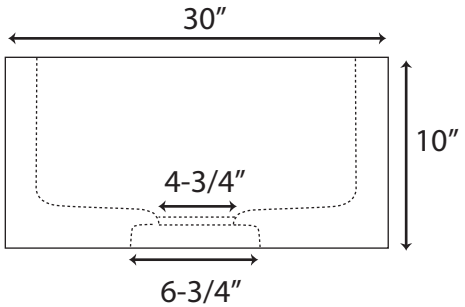

# Ivy Polished Marble Single Bowl Farmhouse Sink - 30"

Sink Dimensions: 30" L x 20" W (front to back) x 10" H.

Carved ivy design apron is polished marble.

\*Interior, sides and back are marble with a polished finish.