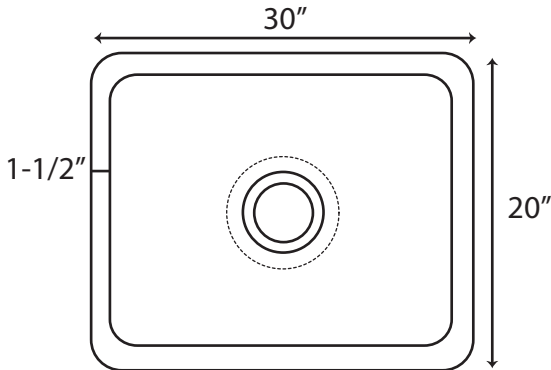

# Ivy Polished Marble Single Bowl Farmhouse Sink - 30"

Sink Dimensions: 30" L x 20" W (front to back) x 10" H.

Carved ivy design apron is polished marble.

\*Interior, sides and back are marble with a polished finish.