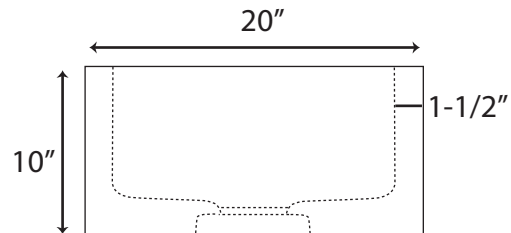

Ivy Polished Marble Single Bowl Farmhouse Sink - 24"

Sink Dimensions: 24" L x 20" W (front to back) x 10" H.

Carved ivy design apron is polished marble.

*Interior, sides and back are marble with a polished finish.