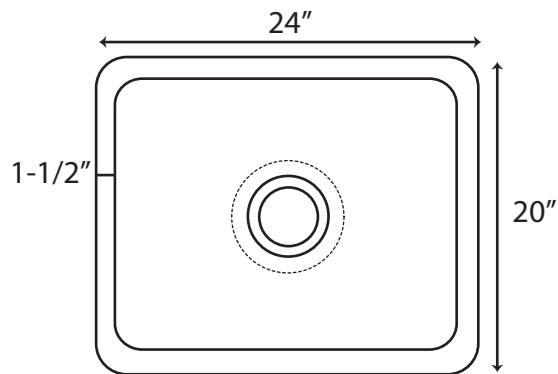

Ivy Polished Marble Single Bowl Farmhouse Sink - 24"

Sink Dimensions: 24" L x 20" W (front to back) x 10" H.

Carved ivy design apron is polished marble.

*Interior, sides and back are marble with a polished finish.