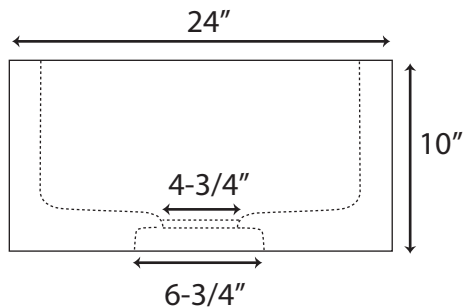

Ivy Polished Marble Single Bowl Farmhouse Sink - 24"

Sink Dimensions: 24" L x 20" W (front to back) x 10" H.

Carved ivy design apron is polished marble.

*Interior, sides and back are marble with a polished finish.