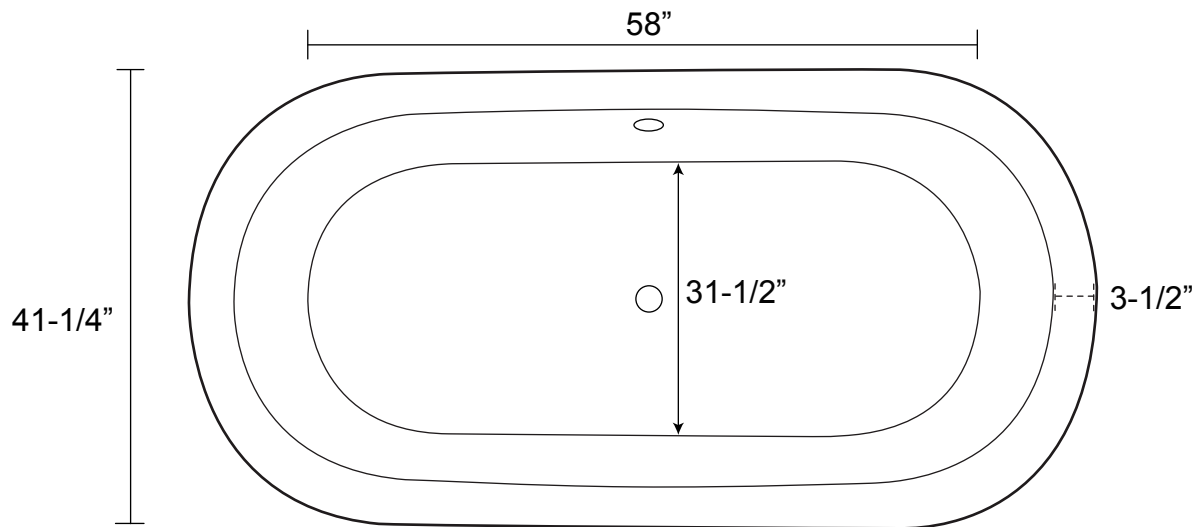

80" Marcy Hammered Copper Double Slipper Bath Tub

Tub Dimensions: 80" L x 41-1/2" W x 28-3/4" H

Water Capacity: 134 gallons

Tub Weight Uncrated: 200 lbs. Tub Weight Crated: 425 lbs.

Water depth to overflow is 15" H.
All measurements are approximate.
Measurements may vary +/- 1/2".