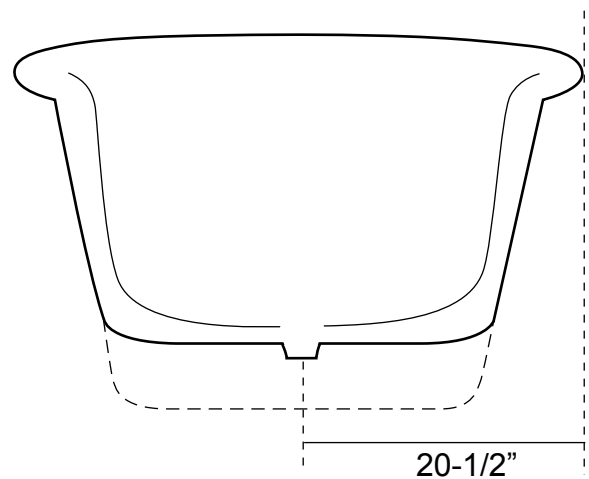

80" Marcy Hammered Copper Double Slipper Bath Tub

Tub Dimensions: 80" L x 41-1/2" W x 28-3/4" H

Water Capacity: 134 gallons

Tub Weight Uncrated: 200 lbs. Tub Weight Crated: 425 lbs.

Water depth to overflow is 15" H.
All measurements are approximate.
Measurements may vary +/- 1/2".