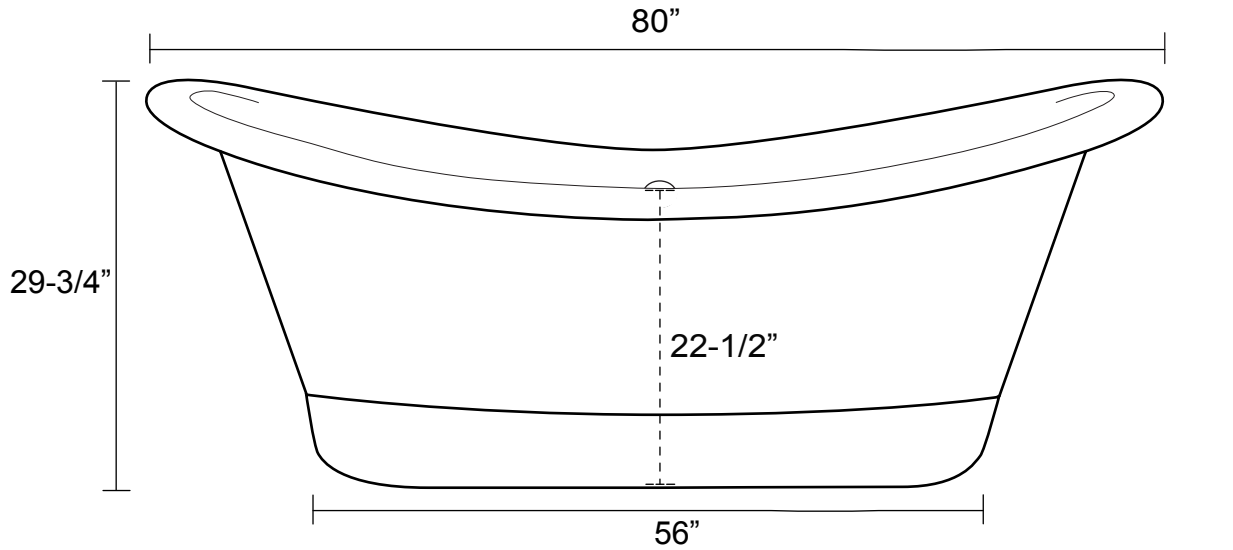

80" Marcy Hammered Copper Double Slipper Bath Tub

Tub Dimensions: 80" L x 41-1/2" W x 28-3/4" H

Water Capacity: 134 gallons

Tub Weight Uncrated: 200 lbs. Tub Weight Crated: 425 lbs.

Water depth to overflow is 15" H.
All measurements are approximate.
Measurements may vary +/- 1/2".